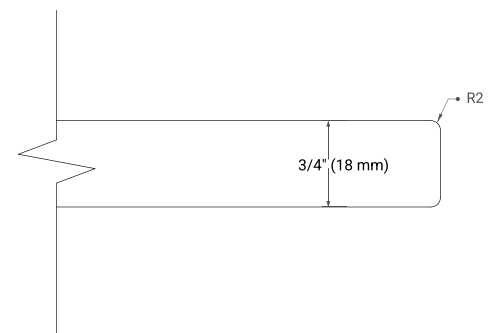

HAMLET 66" DOUBLE SINK BASE CABINET

BASE CABINET DIMENSIONS

66" W x 21.5" D x 34.5" H

FEATURES

- Solid wood frame & plywood panels
- Dovetail drawers and joints
- Soft closing doors & drawers

HARDWARE FINISHES*

White Grey Midnight Blue Black

FRONT VIEW

SIDE VIEW

PLAN VIEW

67" DOUBLE OVAL SINK COUNTERTOP WITH 0.75 IN. THICKNESS

ARIEL

OVERALL DIMENSIONS

67" W x 22" D x 0.75" H

COUNTERTOP OPTIONS

Carrara Marble

FEATURES

- Solid countertop with mitered edges & seams
- Undermount white oval sink
- Pre-drilled for 8" widespread faucet

INCLUDED

- Countertop
- Matching Backsplash
- Oval Sinks

COUNTERTOP PLAN VIEW

EDGE SIDE VIEW

THREE DIMENSIONAL COUNTERTOP VIEW