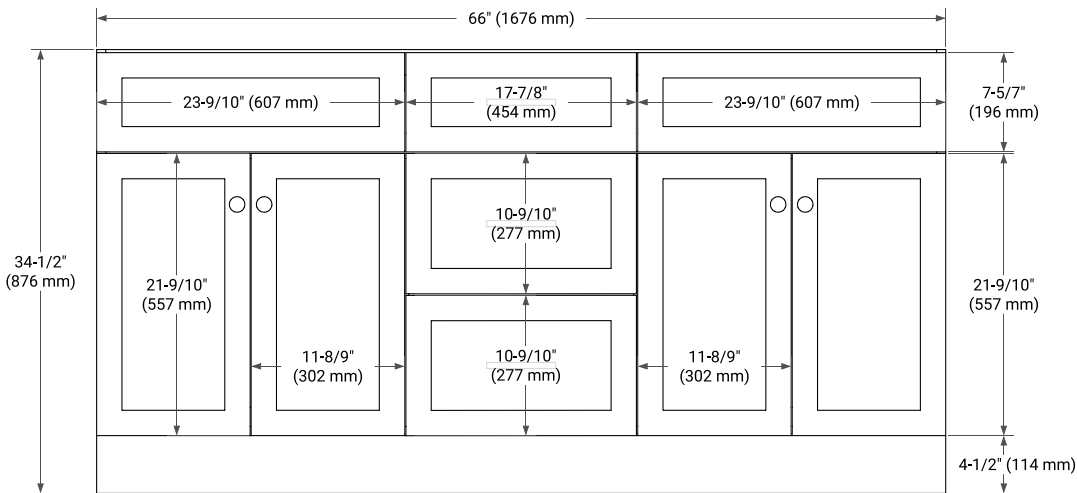

HAMLET 66" DOUBLE SINK BASE CABINET

BASE CABINET DIMENSIONS

66" W x 21.5" D x 34.5" H

FEATURES

- Solid wood frame & plywood panels
- Dovetail drawers and joints
- Soft closing doors & drawers

HARDWARE FINISHES*

White Grey Midnight Blue Black

FRONT VIEW

SIDE VIEW

PLAN VIEW

67" DOUBLE OVAL SINK COUNTERTOP WITH 0.75 IN. THICKNESS

ARIEL

OVERALL DIMENSIONS

67" W x 22" D x 0.75" H

COUNTERTOP OPTIONS

Carrara Marble

FEATURES

- Solid countertop with mitered edges & seams
- Undermount white oval sink
- Pre-drilled for 8" widespread faucet

INCLUDED

- Countertop
- Matching Backsplash
- Oval Sinks

COUNTERTOP PLAN VIEW

EDGE SIDE VIEW

THREE DIMENSIONAL COUNTERTOP VIEW