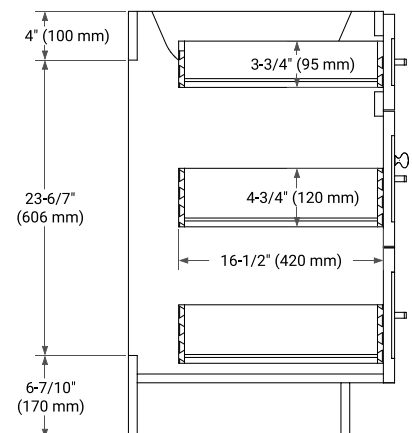

HAMLET 66" DOUBLE SINK BASE CABINET

BASE CABINET DIMENSIONS

66" W x 21.5" D x 34.5" H

FEATURES

- Solid wood frame & plywood panels
- Dovetail drawers and joints
- Soft closing doors & drawers

HARDWARE FINISHES*

White Grey Midnight Blue Black

FRONT VIEW

SIDE VIEW

PLAN VIEW

67" DOUBLE OVAL SINK COUNTERTOP WITH 0.75 IN. THICKNESS

ARIEL

OVERALL DIMENSIONS

67" W x 22" D x 0.75" H

COUNTERTOP PLAN VIEW

EDGE SIDE VIEW

THREE DIMENSIONAL COUNTERTOP VIEW