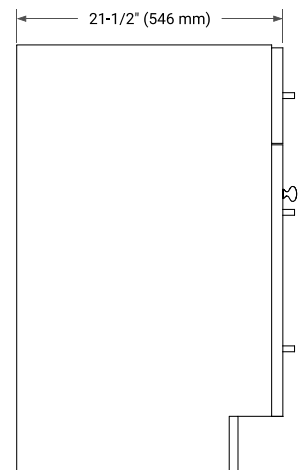

HAMLET 66" DOUBLE SINK BASE CABINET

BASE CABINET DIMENSIONS

66" W x 21.5" D x 34.5" H

FEATURES

- Solid wood frame & plywood panels
- Dovetail drawers and joints
- Soft closing doors & drawers

HARDWARE FINISHES*

White Grey Midnight Blue Black

FRONT VIEW

SIDE VIEW

PLAN VIEW

67" DOUBLE OVAL SINK COUNTERTOP WITH 0.75 IN. THICKNESS

ARIEL

OVERALL DIMENSIONS

67" W x 22" D x 0.75" H

COUNTERTOP PLAN VIEW

EDGE SIDE VIEW

THREE DIMENSIONAL COUNTERTOP VIEW