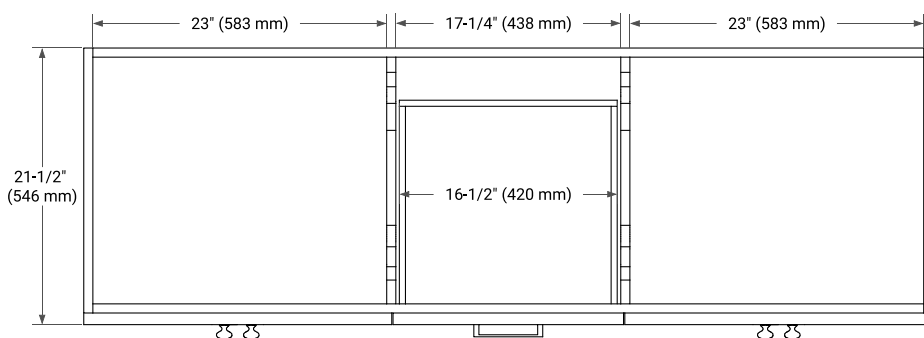

HAMLET 66" DOUBLE SINK BASE CABINET

BASE CABINET DIMENSIONS

66" W x 21.5" D x 34.5" H

FEATURES

- Solid wood frame & plywood panels
- Dovetail drawers and joints
- Soft closing doors & drawers

HARDWARE FINISHES*

White Grey Midnight Blue Black

FRONT VIEW

SIDE VIEW

PLAN VIEW

67" DOUBLE OVAL SINK COUNTERTOP WITH 0.75 IN. THICKNESS

ARIEL

OVERALL DIMENSIONS

67" W x 22" D x 0.75" H

COUNTERTOP OPTIONS

Carrara Marble

FEATURES

- Solid countertop with mitered edges & seams
- Undermount white oval sink
- Pre-drilled for 8" widespread faucet

INCLUDED

- Countertop
- Matching Backsplash
- Oval Sinks

COUNTERTOP PLAN VIEW

EDGE SIDE VIEW

THREE DIMENSIONAL COUNTERTOP VIEW