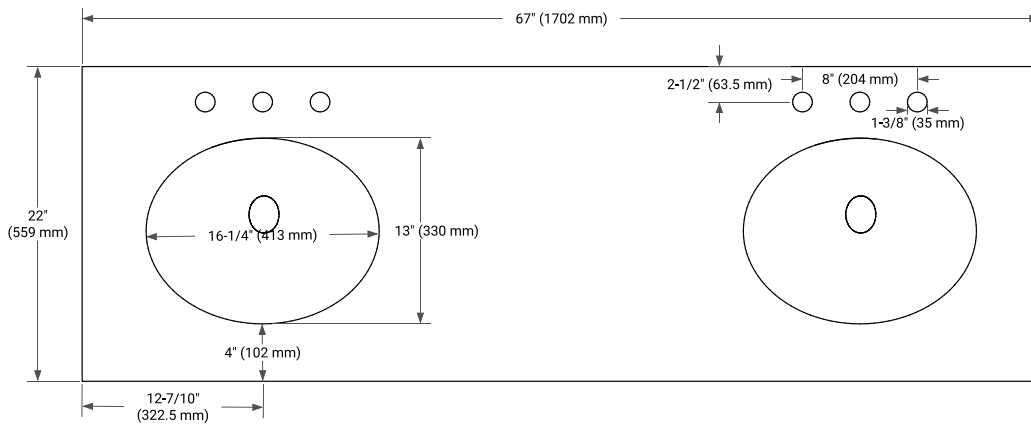

HAMLET 66" DOUBLE SINK BASE CABINET

BASE CABINET DIMENSIONS

66" W x 21.5" D x 34.5" H

FEATURES

- Solid wood frame & plywood panels
- Dovetail drawers and joints
- Soft closing doors & drawers

HARDWARE FINISHES*

White Grey Midnight Blue Black

FRONT VIEW

SIDE VIEW

PLAN VIEW

67" DOUBLE OVAL SINK COUNTERTOP WITH 0.75 IN. THICKNESS

ARIEL

OVERALL DIMENSIONS

67" W x 22" D x 0.75" H

COUNTERTOP OPTIONS

Carrara Marble

FEATURES

- Solid countertop with mitered edges & seams
- Undermount white oval sink
- Pre-drilled for 8" widespread faucet

INCLUDED

- Countertop
- Matching Backsplash
- Oval Sinks

COUNTERTOP PLAN VIEW

EDGE SIDE VIEW

THREE DIMENSIONAL COUNTERTOP VIEW