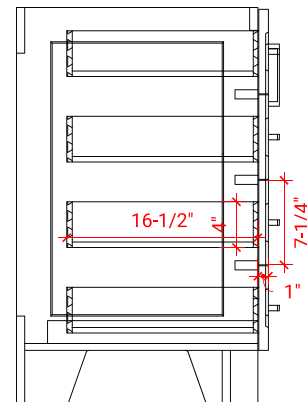

TAYLOR 66" SINGLE SINK BASE CABINET

ARIEL

Q066S

BASE CABINET DIMENSIONS

66" W x 21.6" D x 34.5" H

FEATURES

- Solid wood frame & plywood panels
- Dovetail drawers and joints
- Soft closing doors & drawers

HARDWARE FINISHES

Brushed Nickel Satin Brass Matte Black Polished Chrome

AVAILABLE COLORS

White Grey Midnight Blue

FRONT VIEW

SIDE VIEW

PLAN VIEW

OVERALL DIMENSIONS

67" W x 22" D x 0.75" H

COUNTERTOP OPTIONS

Carrara Marble
CW2-067S-OVL-CT

FEATURES

- Solid countertop with mitered edges & seams
- Undermount white oval sink
- Pre-drilled for 8" widespread faucet

INCLUDED

- Countertop
- Matching Backsplash
- Oval Sink

COUNTERTOP PLAN VIEW

EDGE SIDE VIEW

THREE DIMENSIONAL COUNTERTOP VIEW