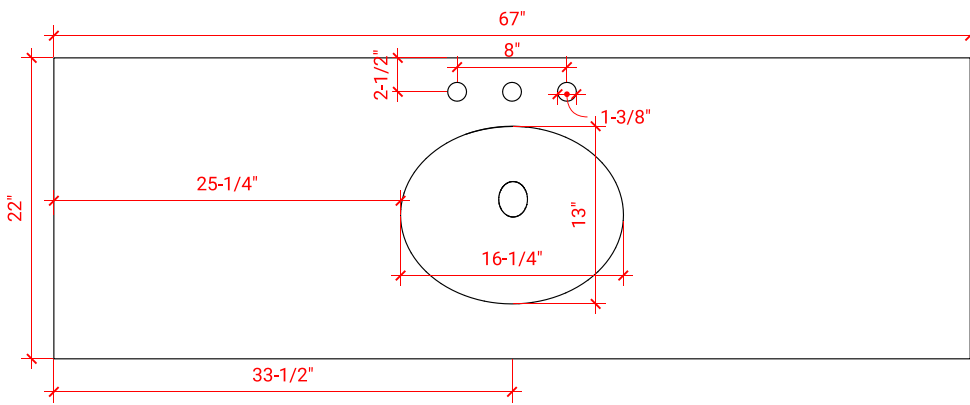

TAYLOR 66" SINGLE SINK BASE CABINET

ARIEL

Q066S

BASE CABINET DIMENSIONS

66" W x 21.6" D x 34.5" H

FEATURES

- Solid wood frame & plywood panels
- Dovetail drawers and joints
- Soft closing doors & drawers

HARDWARE FINISHES

Brushed Nickel Satin Brass Matte Black Polished Chrome

AVAILABLE COLORS

White Grey Midnight Blue

FRONT VIEW

SIDE VIEW

PLAN VIEW

OVERALL DIMENSIONS

67" W x 22" D x 0.75" H

COUNTERTOP OPTIONS

Carrara Marble
CW2-067S-OVL-CT

FEATURES

- Solid countertop with mitered edges & seams
- Undermount white oval sink
- Pre-drilled for 8" widespread faucet

INCLUDED

- Countertop
- Matching Backsplash
- Oval Sink

COUNTERTOP PLAN VIEW

EDGE SIDE VIEW

THREE DIMENSIONAL COUNTERTOP VIEW