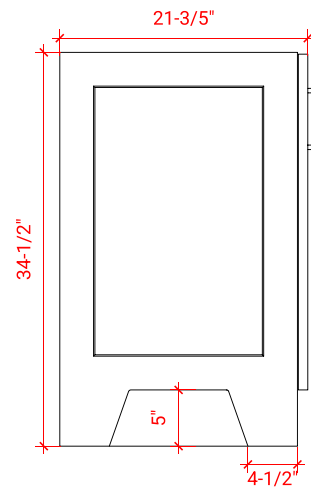

TAYLOR 66" SINGLE SINK BASE CABINET

ARIEL

Q066S

BASE CABINET DIMENSIONS

66" W x 21.6" D x 34.5" H

FEATURES

- Solid wood frame & plywood panels
- Dovetail drawers and joints
- Soft closing doors & drawers

HARDWARE FINISHES

Brushed Nickel Satin Brass Matte Black Polished Chrome

AVAILABLE COLORS

White Grey Midnight Blue

FRONT VIEW

SIDE VIEW

PLAN VIEW

OVERALL DIMENSIONS

67" W x 22" D x 0.75" H

COUNTERTOP OPTIONS

Carrara Marble
CW2-067S-OVL-CT

FEATURES

- Solid countertop with mitered edges & seams
- Undermount white oval sink
- Pre-drilled for 8" widespread faucet

INCLUDED

- Countertop
- Matching Backsplash
- Oval Sink

COUNTERTOP PLAN VIEW

EDGE SIDE VIEW

THREE DIMENSIONAL COUNTERTOP VIEW