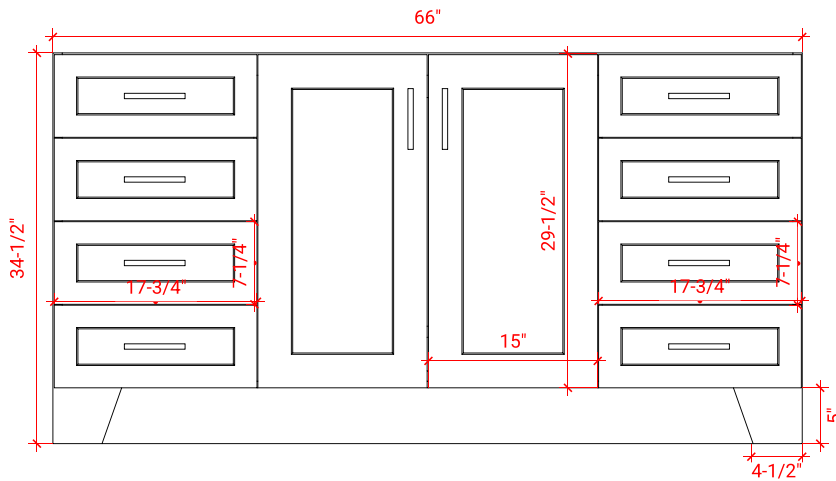

TAYLOR 66" SINGLE SINK BASE CABINET

ARIEL

Q066S

BASE CABINET DIMENSIONS

66" W x 21.6" D x 34.5" H

FEATURES

- Solid wood frame & plywood panels
- Dovetail drawers and joints
- Soft closing doors & drawers

HARDWARE FINISHES

Brushed Nickel Satin Brass Matte Black Polished Chrome

AVAILABLE COLORS

White Grey Midnight Blue

FRONT VIEW

SIDE VIEW

PLAN VIEW

OVERALL DIMENSIONS

67" W x 22" D x 0.75" H

COUNTERTOP OPTIONS

Carrara Marble
CW2-067S-OVL-CT

FEATURES

- Solid countertop with mitered edges & seams
- Undermount white oval sink
- Pre-drilled for 8" widespread faucet

INCLUDED

- Countertop
- Matching Backsplash
- Oval Sink

COUNTERTOP PLAN VIEW

EDGE SIDE VIEW

THREE DIMENSIONAL COUNTERTOP VIEW