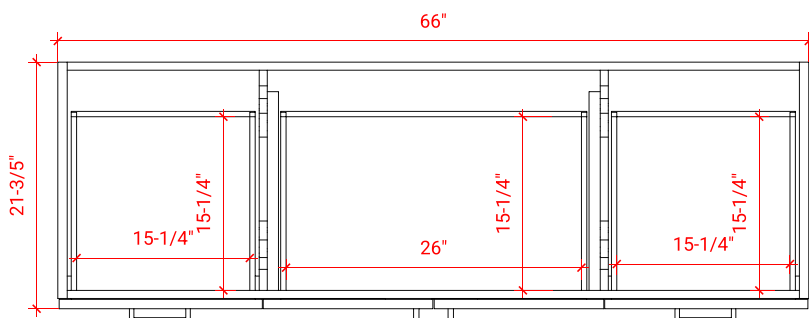

TAYLOR 66" SINGLE SINK BASE CABINET

ARIEL

Q066S

BASE CABINET DIMENSIONS

66" W x 21.6" D x 34.5" H

FEATURES

- Solid wood frame & plywood panels
- Dovetail drawers and joints
- Soft closing doors & drawers

HARDWARE FINISHES

Brushed Nickel Satin Brass Matte Black Polished Chrome

AVAILABLE COLORS

White Grey Midnight Blue

FRONT VIEW

SIDE VIEW

PLAN VIEW

OVERALL DIMENSIONS

67" W x 22" D x 0.75" H

COUNTERTOP PLAN VIEW

EDGE SIDE VIEW

THREE DIMENSIONAL COUNTERTOP VIEW