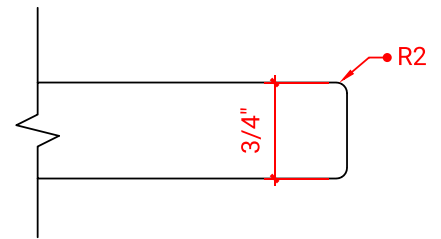

COUNTERTOP OPTIONS

Carrara Marble
CW2-067S-OVL-CT

FEATURES

- Solid countertop with mitered edges & seams
- Undermount white oval sink
- Pre-drilled for 8" widespread faucet

INCLUDED

- Countertop
- Matching Backsplash
- Oval Sink

COUNTERTOP PLAN VIEW

EDGE SIDE VIEW

THREE DIMENSIONAL COUNTERTOP VIEW