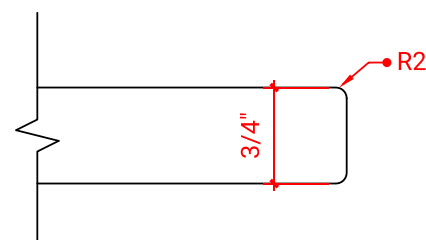

OVERALL DIMENSIONS

67" W x 22" D x 0.75" H

COUNTERTOP OPTIONS

Carrara Marble
CW2-067S-REC-CT

FEATURES

- Solid countertop with mitered edges & seams
- Undermount white rectangular sink
- Pre-drilled for 8" widespread faucet

INCLUDED

- Countertop
- Matching Backsplash
- Rectangle Sink

COUNTERTOP PLAN VIEW

EDGE SIDE VIEW

THREE DIMENSIONAL COUNTERTOP VIEW