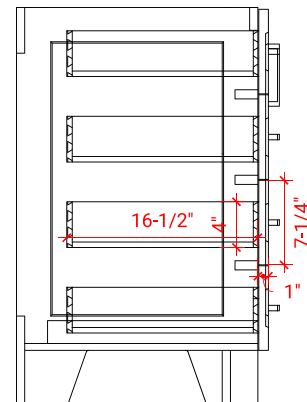

TAYLOR 66" SINGLE SINK BASE CABINET

ARIEL

Q066S

BASE CABINET DIMENSIONS

66" W x 21.6" D x 34.5" H

FEATURES

- Solid wood frame & plywood panels
- Dovetail drawers and joints
- Soft closing doors & drawers

HARDWARE FINISHES

Brushed Nickel Satin Brass Matte Black Polished Chrome

AVAILABLE COLORS

White Grey Midnight Blue

FRONT VIEW

SIDE VIEW

PLAN VIEW

67" SINGLE RECTANGLE SINK COUNTERTOP WITH 0.75 IN. THICKNESS

ARIEL

OVERALL DIMENSIONS

67" W x 22" D x 0.75" H

COUNTERTOP OPTIONS

Carrara Marble
CW2-067S-REC-CT

FEATURES

- Solid countertop with mitered edges & seams
- Undermount white rectangular sink
- Pre-drilled for 8" widespread faucet

INCLUDED

- Countertop
- Matching Backsplash
- Rectangle Sink

COUNTERTOP PLAN VIEW

EDGE SIDE VIEW

THREE DIMENSIONAL COUNTERTOP VIEW