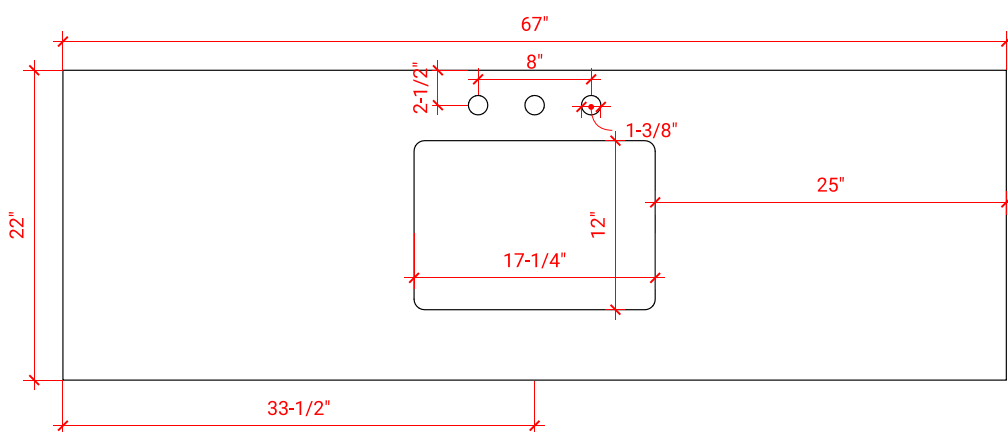

TAYLOR 66" SINGLE SINK BASE CABINET

ARIEL

Q066S

BASE CABINET DIMENSIONS

66" W x 21.6" D x 34.5" H

FEATURES

- Solid wood frame & plywood panels
- Dovetail drawers and joints
- Soft closing doors & drawers

HARDWARE FINISHES

OVERALL DIMENSIONS

67" W x 22" D x 0.75" H

COUNTERTOP OPTIONS

Carrara Marble
CW2-067S-REC-CT

FEATURES

- Solid countertop with mitered edges & seams
- Undermount white rectangular sink
- Pre-drilled for 8" widespread faucet

INCLUDED

- Countertop
- Matching Backsplash
- Rectangle Sink

COUNTERTOP PLAN VIEW

EDGE SIDE VIEW

THREE DIMENSIONAL COUNTERTOP VIEW