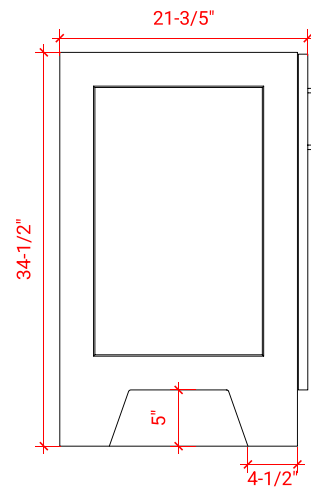

TAYLOR 66" SINGLE SINK BASE CABINET

ARIEL

Q066S

BASE CABINET DIMENSIONS

66" W x 21.6" D x 34.5" H

FEATURES

- Solid wood frame & plywood panels
- Dovetail drawers and joints
- Soft closing doors & drawers

HARDWARE FINISHES

Brushed Nickel Satin Brass Matte Black Polished Chrome

AVAILABLE COLORS

White Grey Midnight Blue

FRONT VIEW

SIDE VIEW

PLAN VIEW

67" SINGLE RECTANGLE SINK COUNTERTOP WITH 0.75 IN. THICKNESS

ARIEL

OVERALL DIMENSIONS

67" W x 22" D x 0.75" H

COUNTERTOP OPTIONS

Carrara Marble
CW2-067S-REC-CT

FEATURES

- Solid countertop with mitered edges & seams
- Undermount white rectangular sink
- Pre-drilled for 8" widespread faucet

INCLUDED

- Countertop
- Matching Backsplash
- Rectangle Sink

COUNTERTOP PLAN VIEW

EDGE SIDE VIEW

THREE DIMENSIONAL COUNTERTOP VIEW