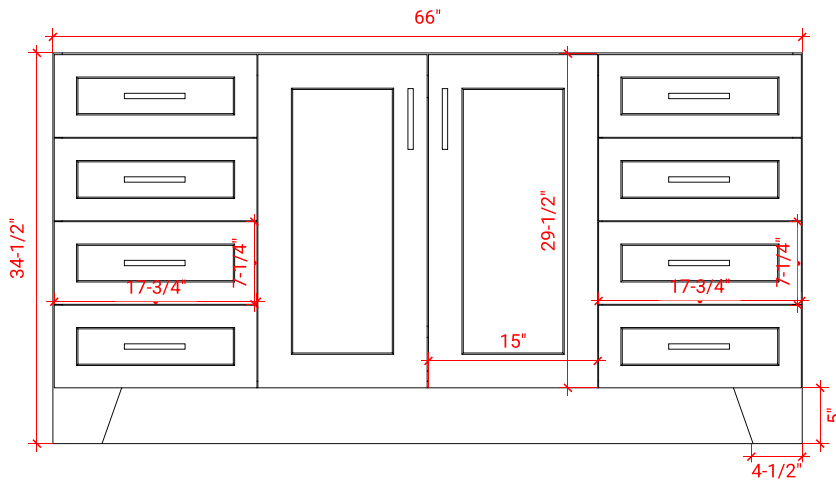

TAYLOR 66" SINGLE SINK BASE CABINET

ARIEL

Q066S

BASE CABINET DIMENSIONS

66" W x 21.6" D x 34.5" H

FEATURES

- Solid wood frame & plywood panels
- Dovetail drawers and joints
- Soft closing doors & drawers

HARDWARE FINISHES

Brushed Nickel Satin Brass Matte Black Polished Chrome

AVAILABLE COLORS

White Grey Midnight Blue

FRONT VIEW

SIDE VIEW

PLAN VIEW

67" SINGLE RECTANGLE SINK COUNTERTOP WITH 0.75 IN. THICKNESS

ARIEL

OVERALL DIMENSIONS

67" W x 22" D x 0.75" H

COUNTERTOP OPTIONS

Carrara Marble
CW2-067S-REC-CT

FEATURES

- Solid countertop with mitered edges & seams
- Undermount white rectangular sink
- Pre-drilled for 8" widespread faucet

INCLUDED

- Countertop
- Matching Backsplash
- Rectangle Sink

COUNTERTOP PLAN VIEW

EDGE SIDE VIEW

THREE DIMENSIONAL COUNTERTOP VIEW