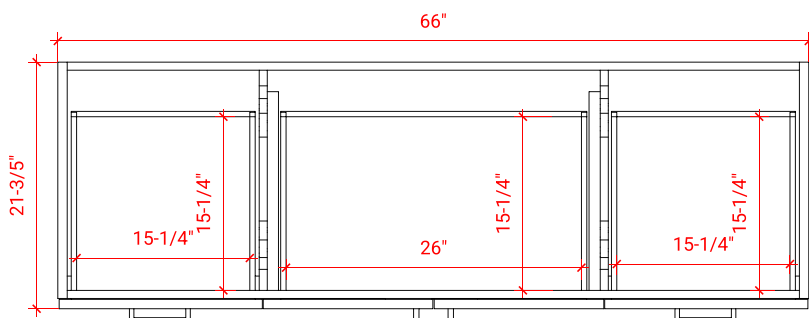

TAYLOR 66" SINGLE SINK BASE CABINET

ARIEL

Q066S

BASE CABINET DIMENSIONS

66" W x 21.6" D x 34.5" H

FEATURES

- Solid wood frame & plywood panels
- Dovetail drawers and joints
- Soft closing doors & drawers

HARDWARE FINISHES

Brushed Nickel Satin Brass Matte Black Polished Chrome

AVAILABLE COLORS

White Grey Midnight Blue

FRONT VIEW

SIDE VIEW

PLAN VIEW

67" SINGLE RECTANGLE SINK COUNTERTOP WITH 0.75 IN. THICKNESS

ARIEL

OVERALL DIMENSIONS

67" W x 22" D x 0.75" H

COUNTERTOP OPTIONS

Carrara Marble
CW2-067S-REC-CT

FEATURES

- Solid countertop with mitered edges & seams
- Undermount white rectangular sink
- Pre-drilled for 8" widespread faucet

INCLUDED

- Countertop
- Matching Backsplash
- Rectangle Sink

COUNTERTOP PLAN VIEW

EDGE SIDE VIEW

THREE DIMENSIONAL COUNTERTOP VIEW