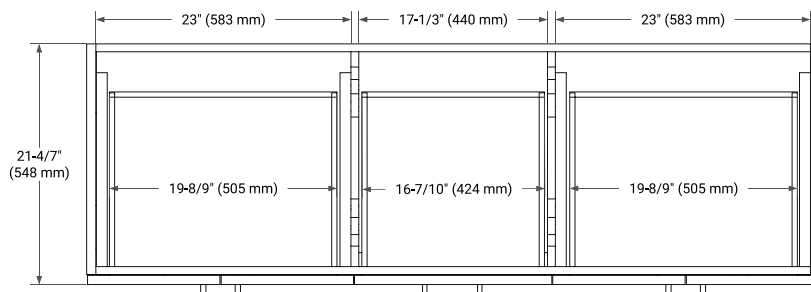

TAYLOR 66" DOUBLE SINK BASE CABINET

BASE CABINET DIMENSIONS

66" W x 21.6" D x 34.5" H

FEATURES

- Solid wood frame & plywood panels
- Dovetail drawers and joints
- Soft closing doors & drawers

HARDWARE FINISHES*

White Grey Midnight Blue

FRONT VIEW

SIDE VIEW

PLAN VIEW

67" DOUBLE RECTANGLE SINK COUNTERTOP WITH 0.75 IN. THICKNESS

ARIEL

OVERALL DIMENSIONS

67" W x 22" D x 0.75" H

COUNTERTOP OPTIONS

Carrara Marble

FEATURES

- Solid countertop with mitered edges & seams
- Undermount white rectangular sink
- Pre-drilled for 8" widespread faucet

INCLUDED

- Countertop
- Matching Backsplash
- Rectangle Sinks

COUNTERTOP PLAN VIEW

EDGE SIDE VIEW

THREE DIMENSIONAL COUNTERTOP VIEW