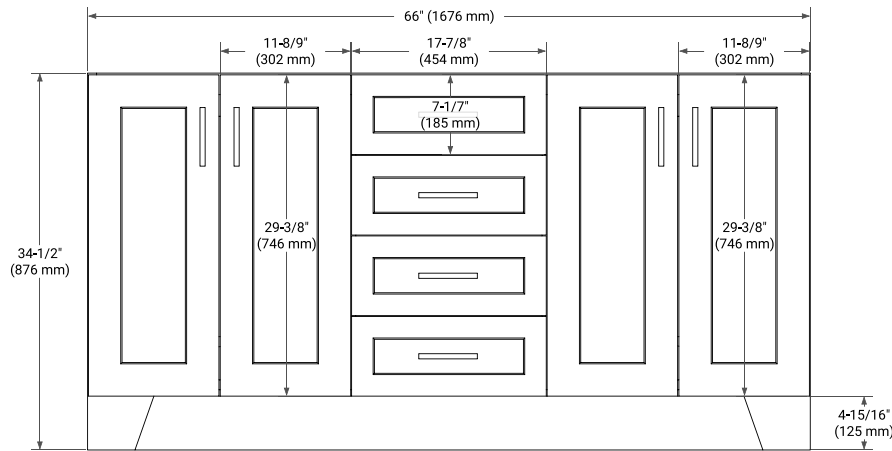

TAYLOR 66" DOUBLE SINK BASE CABINET

BASE CABINET DIMENSIONS

66" W x 21.6" D x 34.5" H

FEATURES

- Solid wood frame & plywood panels
- Dovetail drawers and joints
- Soft closing doors & drawers

HARDWARE FINISHES*

White Grey Midnight Blue

FRONT VIEW

SIDE VIEW

PLAN VIEW

67" DOUBLE RECTANGLE SINK COUNTERTOP WITH 0.75 IN. THICKNESS

ARIEL

OVERALL DIMENSIONS

67" W x 22" D x 0.75" H

COUNTERTOP OPTIONS

Carrara Marble

FEATURES

- Solid countertop with mitered edges & seams
- Undermount white rectangular sink
- Pre-drilled for 8" widespread faucet

INCLUDED

- Countertop
- Matching Backsplash
- Rectangle Sinks

COUNTERTOP PLAN VIEW

EDGE SIDE VIEW

THREE DIMENSIONAL COUNTERTOP VIEW