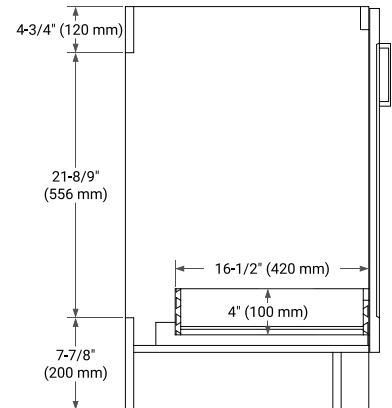

TAYLOR 66" DOUBLE SINK BASE CABINET

BASE CABINET DIMENSIONS

66" W x 21.6" D x 34.5" H

FEATURES

- Solid wood frame & plywood panels
- Dovetail drawers and joints
- Soft closing doors & drawers

HARDWARE FINISHES*

White Grey Midnight Blue

FRONT VIEW

SIDE VIEW

PLAN VIEW

67" DOUBLE RECTANGLE SINK COUNTERTOP WITH 0.75 IN. THICKNESS

ARIEL

OVERALL DIMENSIONS

67" W x 22" D x 0.75" H

COUNTERTOP PLAN VIEW

EDGE SIDE VIEW

THREE DIMENSIONAL COUNTERTOP VIEW