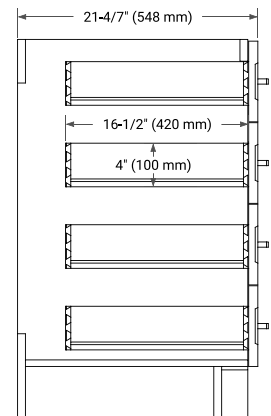

TAYLOR 66" DOUBLE SINK BASE CABINET

BASE CABINET DIMENSIONS

66" W x 21.6" D x 34.5" H

FEATURES

- Solid wood frame & plywood panels
- Dovetail drawers and joints
- Soft closing doors & drawers

HARDWARE FINISHES*

White Grey Midnight Blue

FRONT VIEW

SIDE VIEW

PLAN VIEW

67" DOUBLE RECTANGLE SINK COUNTERTOP WITH 0.75 IN. THICKNESS

ARIEL

OVERALL DIMENSIONS

67" W x 22" D x 0.75" H

COUNTERTOP OPTIONS

Carrara Marble

FEATURES

- Solid countertop with mitered edges & seams
- Undermount white rectangular sink
- Pre-drilled for 8" widespread faucet

INCLUDED

- Countertop
- Matching Backsplash
- Rectangle Sinks

COUNTERTOP PLAN VIEW

EDGE SIDE VIEW

THREE DIMENSIONAL COUNTERTOP VIEW