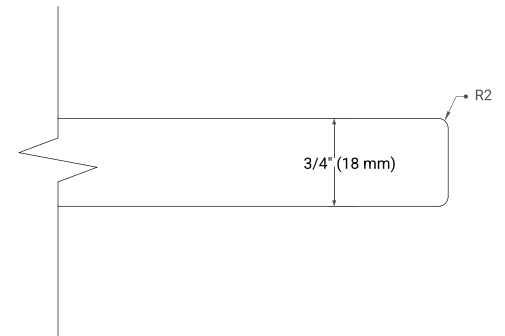

TAYLOR 66" DOUBLE SINK BASE CABINET

BASE CABINET DIMENSIONS

66" W x 21.6" D x 34.5" H

FEATURES

- Solid wood frame & plywood panels
- Dovetail drawers and joints
- Soft closing doors & drawers

HARDWARE FINISHES*

White Grey Midnight Blue

FRONT VIEW

SIDE VIEW

PLAN VIEW

67" DOUBLE RECTANGLE SINK COUNTERTOP WITH 0.75 IN. THICKNESS

ARIEL

OVERALL DIMENSIONS

67" W x 22" D x 0.75" H

COUNTERTOP OPTIONS

Carrara Marble

FEATURES

- Solid countertop with mitered edges & seams
- Undermount white rectangular sink
- Pre-drilled for 8" widespread faucet

INCLUDED

- Countertop
- Matching Backsplash
- Rectangle Sinks

COUNTERTOP PLAN VIEW

EDGE SIDE VIEW

THREE DIMENSIONAL COUNTERTOP VIEW