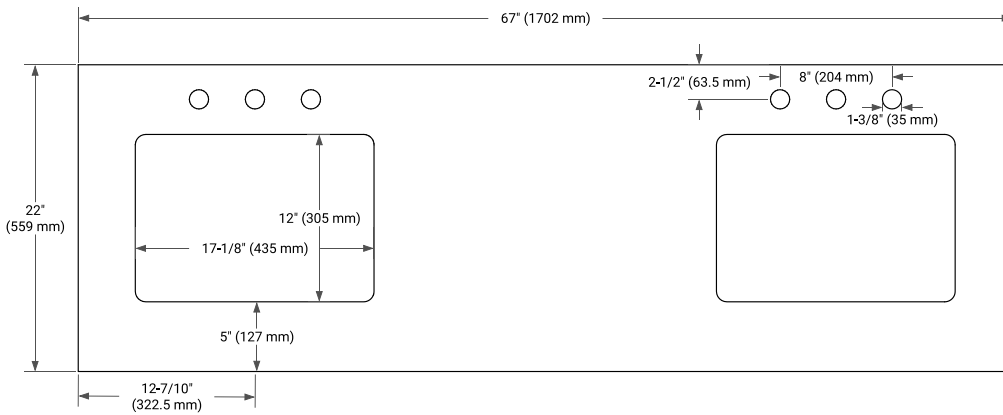

TAYLOR 66" DOUBLE SINK BASE CABINET

BASE CABINET DIMENSIONS

66" W x 21.6" D x 34.5" H

FEATURES

- Solid wood frame & plywood panels
- Dovetail drawers and joints
- Soft closing doors & drawers

HARDWARE FINISHES*

White Grey Midnight Blue

FRONT VIEW

SIDE VIEW

PLAN VIEW

67" DOUBLE RECTANGLE SINK COUNTERTOP WITH 0.75 IN. THICKNESS

ARIEL

OVERALL DIMENSIONS

67" W x 22" D x 0.75" H

COUNTERTOP OPTIONS

Carrara Marble

FEATURES

- Solid countertop with mitered edges & seams
- Undermount white rectangular sink
- Pre-drilled for 8" widespread faucet

INCLUDED

- Countertop
- Matching Backsplash
- Rectangle Sinks

COUNTERTOP PLAN VIEW

EDGE SIDE VIEW

THREE DIMENSIONAL COUNTERTOP VIEW