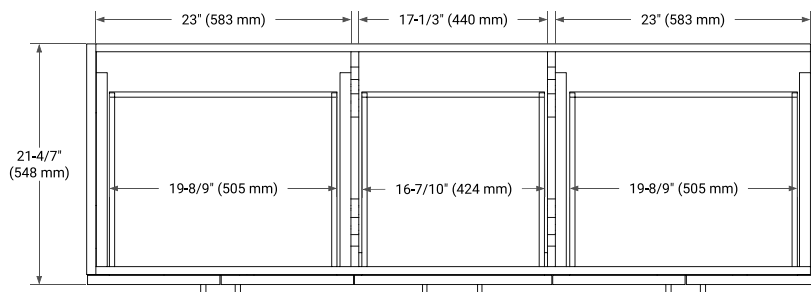

TAYLOR 66" DOUBLE SINK BASE CABINET

BASE CABINET DIMENSIONS

66" W x 21.6" D x 34.5" H

FEATURES

- Solid wood frame & plywood panels
- Dovetail drawers and joints
- Soft closing doors & drawers

HARDWARE FINISHES*

White Grey Midnight Blue

FRONT VIEW

SIDE VIEW

PLAN VIEW

67" DOUBLE RECTANGLE SINK COUNTERTOP WITH 1.5 IN. THICKNESS

ARIEL

OVERALL DIMENSIONS

67" W x 22" D x 1.5" H

COUNTERTOP PLAN VIEW

EDGE SIDE VIEW

THREE DIMENSIONAL COUNTERTOP VIEW