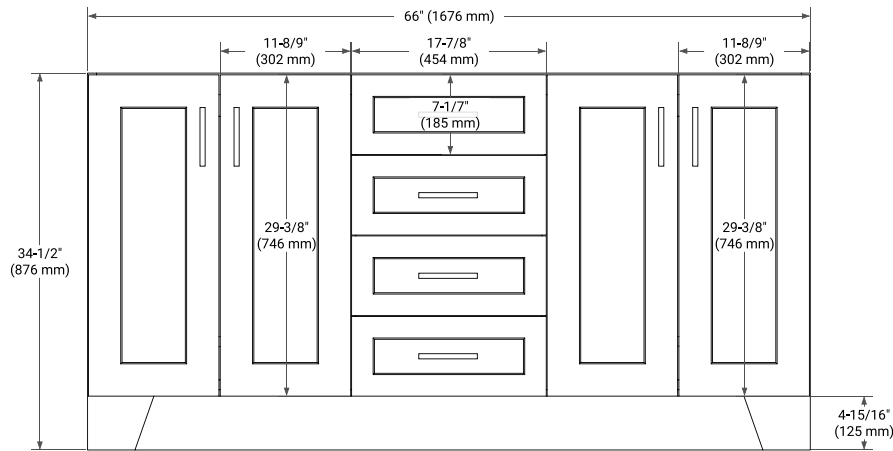

TAYLOR 66" DOUBLE SINK BASE CABINET

BASE CABINET DIMENSIONS

66" W x 21.6" D x 34.5" H

FEATURES

- Solid wood frame & plywood panels
- Dovetail drawers and joints
- Soft closing doors & drawers

HARDWARE FINISHES*

White Grey Midnight Blue

FRONT VIEW

SIDE VIEW

PLAN VIEW

67" DOUBLE RECTANGLE SINK COUNTERTOP WITH 1.5 IN. THICKNESS

ARIEL

OVERALL DIMENSIONS

67" W x 22" D x 1.5" H

COUNTERTOP OPTIONS

Carrara Marble

White Quartz

FEATURES

- Solid countertop with mitered edges & seams
- Undermount white rectangular sink
- Pre-drilled for 8" widespread faucet

INCLUDED

- Countertop
- Matching Backsplash
- Rectangle Sinks

COUNTERTOP PLAN VIEW

EDGE SIDE VIEW

THREE DIMENSIONAL COUNTERTOP VIEW