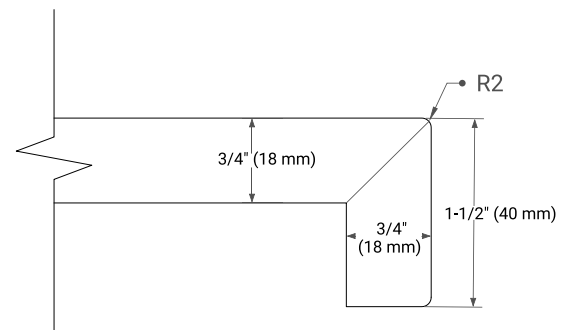

White Grey Midnight Blue

FRONT VIEW

SIDE VIEW

PLAN VIEW

67" DOUBLE RECTANGLE SINK COUNTERTOP WITH 1.5 IN. THICKNESS

ARIEL

OVERALL DIMENSIONS

67" W x 22" D x 1.5" H

COUNTERTOP OPTIONS

Carrara Marble

White Quartz

FEATURES

- Solid countertop with mitered edges & seams
- Undermount white rectangular sink
- Pre-drilled for 8" widespread faucet

INCLUDED

- Countertop
- Matching Backsplash
- Rectangle Sinks

COUNTERTOP PLAN VIEW

EDGE SIDE VIEW

THREE DIMENSIONAL COUNTERTOP VIEW