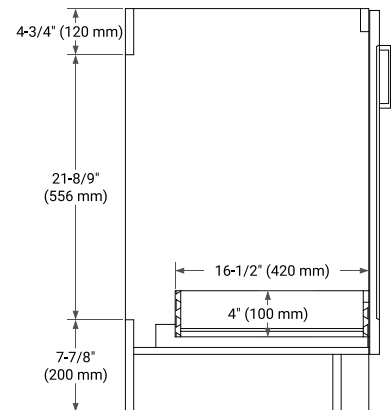

TAYLOR 66" DOUBLE SINK BASE CABINET

BASE CABINET DIMENSIONS

66" W x 21.6" D x 34.5" H

FEATURES

- Solid wood frame & plywood panels
- Dovetail drawers and joints
- Soft closing doors & drawers

HARDWARE FINISHES*

White Grey Midnight Blue

FRONT VIEW

SIDE VIEW

PLAN VIEW

67" DOUBLE RECTANGLE SINK COUNTERTOP WITH 1.5 IN. THICKNESS

ARIEL

OVERALL DIMENSIONS

67" W x 22" D x 1.5" H

COUNTERTOP PLAN VIEW

EDGE SIDE VIEW

THREE DIMENSIONAL COUNTERTOP VIEW