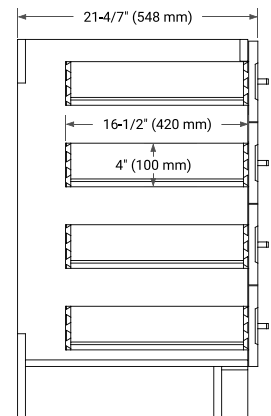

TAYLOR 66" DOUBLE SINK BASE CABINET

BASE CABINET DIMENSIONS

66" W x 21.6" D x 34.5" H

FEATURES

- Solid wood frame & plywood panels
- Dovetail drawers and joints
- Soft closing doors & drawers

HARDWARE FINISHES*

White Grey Midnight Blue

FRONT VIEW

SIDE VIEW

PLAN VIEW

67" DOUBLE RECTANGLE SINK COUNTERTOP WITH 1.5 IN. THICKNESS

ARIEL

OVERALL DIMENSIONS

67" W x 22" D x 1.5" H

COUNTERTOP PLAN VIEW

EDGE SIDE VIEW

THREE DIMENSIONAL COUNTERTOP VIEW