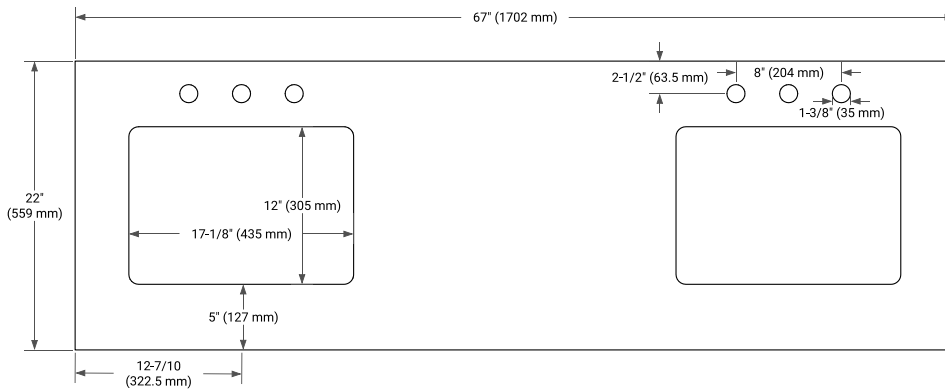

TAYLOR 66" DOUBLE SINK BASE CABINET

BASE CABINET DIMENSIONS

66" W x 21.6" D x 34.5" H

FEATURES

- Solid wood frame & plywood panels
- Dovetail drawers and joints
- Soft closing doors & drawers

HARDWARE FINISHES*

White Grey Midnight Blue

FRONT VIEW

SIDE VIEW

PLAN VIEW

67" DOUBLE RECTANGLE SINK COUNTERTOP WITH 1.5 IN. THICKNESS

ARIEL

OVERALL DIMENSIONS

67" W x 22" D x 1.5" H

COUNTERTOP OPTIONS

Carrara Marble

White Quartz

FEATURES

- Solid countertop with mitered edges & seams
- Undermount white rectangular sink
- Pre-drilled for 8" widespread faucet

INCLUDED

- Countertop
- Matching Backsplash
- Rectangle Sinks

COUNTERTOP PLAN VIEW

EDGE SIDE VIEW

THREE DIMENSIONAL COUNTERTOP VIEW