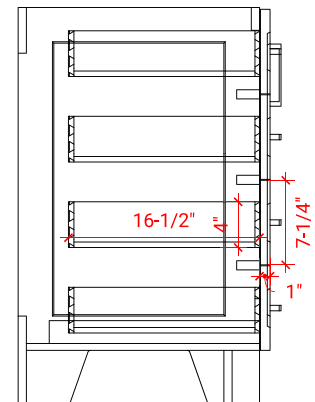

TAYLOR 66" DOUBLE SINK BASE CABINET

ARIEL

Q066D

BASE CABINET DIMENSIONS

66" W x 21.6" D x 34.5" H

FEATURES

- Solid wood frame & plywood panels
- Dovetail drawers and joints
- Soft closing doors & drawers

HARDWARE FINISHES

Brushed Nickel Satin Brass Matte Black Polished Chrome

AVAILABLE COLORS

White Grey Midnight Blue

FRONT VIEW

SIDE VIEW

PLAN VIEW

67" DOUBLE RECTANGLE SINK COUNTERTOP WITH 1.5 IN. THICKNESS

ARIEL

OVERALL DIMENSIONS

67" W x 22" D x 1.5" H

COUNTERTOP OPTIONS

Carrara Marble
CW-067D-REC-CT

White Quartz
WQ-067D-REC-CT

FEATURES

- Solid countertop with mitered edges & seams
- Undermount white rectangular sink
- Pre-drilled for 8" widespread faucet

INCLUDED

- Countertop
- Matching Backsplash
- Rectangle Sinks

COUNTERTOP PLAN VIEW

EDGE SIDE VIEW

THREE DIMENSIONAL COUNTERTOP VIEW