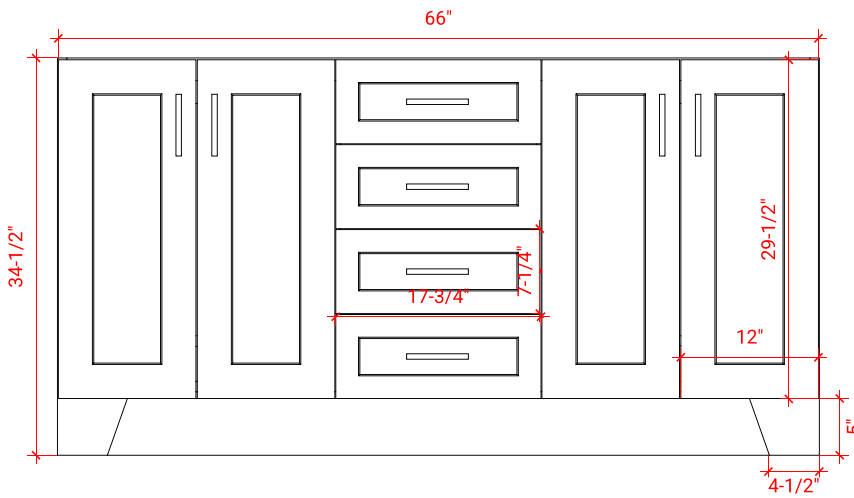

TAYLOR 66" DOUBLE SINK BASE CABINET

ARIEL

Q066D

BASE CABINET DIMENSIONS

66" W x 21.6" D x 34.5" H

FEATURES

- Solid wood frame & plywood panels
- Dovetail drawers and joints
- Soft closing doors & drawers

HARDWARE FINISHES

Brushed Nickel Satin Brass Matte Black Polished Chrome

AVAILABLE COLORS

White Grey Midnight Blue

FRONT VIEW

SIDE VIEW

PLAN VIEW

67" DOUBLE RECTANGLE SINK COUNTERTOP WITH 1.5 IN. THICKNESS

ARIEL

OVERALL DIMENSIONS

67" W x 22" D x 1.5" H

COUNTERTOP OPTIONS

Carrara Marble
CW-067D-REC-CT

White Quartz
WQ-067D-REC-CT

FEATURES

- Solid countertop with mitered edges & seams
- Undermount white rectangular sink
- Pre-drilled for 8" widespread faucet

INCLUDED

- Countertop
- Matching Backsplash
- Rectangle Sinks

COUNTERTOP PLAN VIEW

EDGE SIDE VIEW

THREE DIMENSIONAL COUNTERTOP VIEW