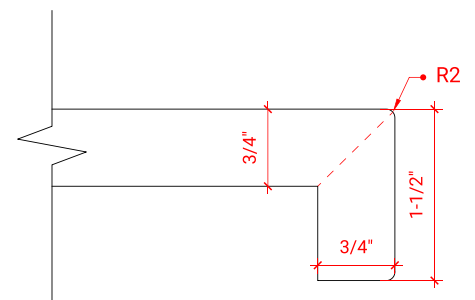

TAYLOR 66" DOUBLE SINK BASE CABINET

ARIEL

Q066D

BASE CABINET DIMENSIONS

66" W x 21.6" D x 34.5" H

FEATURES

- Solid wood frame & plywood panels
- Dovetail drawers and joints
- Soft closing doors & drawers

HARDWARE FINISHES

OVERALL DIMENSIONS

67" W x 22" D x 1.5" H

COUNTERTOP OPTIONS

Carrara Marble
CW-067D-REC-CT

White Quartz
WQ-067D-REC-CT

FEATURES

- Solid countertop with mitered edges & seams
- Undermount white rectangular sink
- Pre-drilled for 8" widespread faucet

INCLUDED

- Countertop
- Matching Backsplash
- Rectangle Sinks

COUNTERTOP PLAN VIEW

EDGE SIDE VIEW

THREE DIMENSIONAL COUNTERTOP VIEW