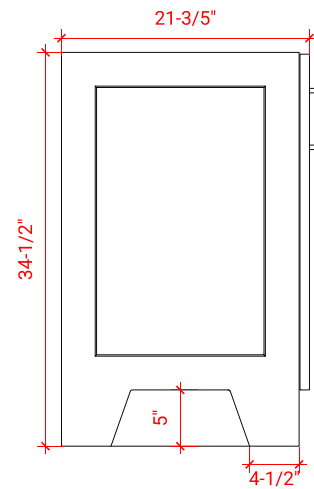

TAYLOR 66" DOUBLE SINK BASE CABINET

ARIEL

Q066D

BASE CABINET DIMENSIONS

66" W x 21.6" D x 34.5" H

FEATURES

- Solid wood frame & plywood panels
- Dovetail drawers and joints
- Soft closing doors & drawers

HARDWARE FINISHES

Brushed Nickel Satin Brass Matte Black Polished Chrome

AVAILABLE COLORS

White Grey Midnight Blue

FRONT VIEW

SIDE VIEW

PLAN VIEW

67" DOUBLE RECTANGLE SINK COUNTERTOP WITH 1.5 IN. THICKNESS

ARIEL

OVERALL DIMENSIONS

67" W x 22" D x 1.5" H

COUNTERTOP OPTIONS

Carrara Marble
CW-067D-REC-CT

White Quartz
WQ-067D-REC-CT

FEATURES

- Solid countertop with mitered edges & seams
- Undermount white rectangular sink
- Pre-drilled for 8" widespread faucet

INCLUDED

- Countertop
- Matching Backsplash
- Rectangle Sinks

COUNTERTOP PLAN VIEW

EDGE SIDE VIEW

THREE DIMENSIONAL COUNTERTOP VIEW