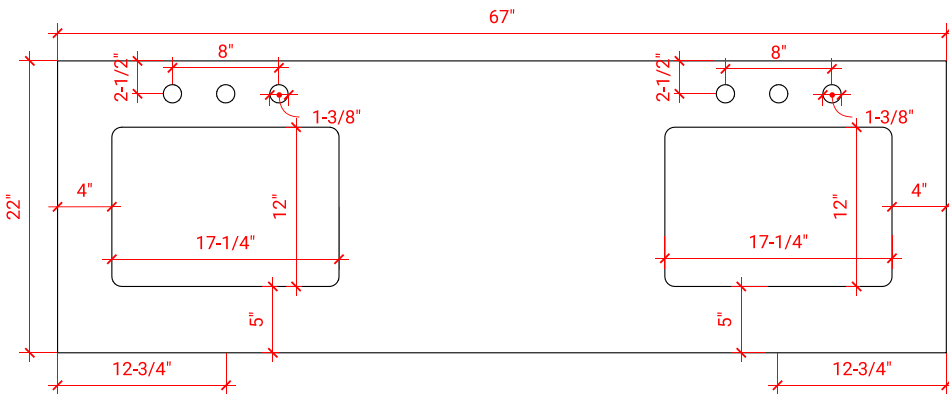

TAYLOR 66" DOUBLE SINK BASE CABINET

ARIEL

Q066D

BASE CABINET DIMENSIONS

66" W x 21.6" D x 34.5" H

FEATURES

- Solid wood frame & plywood panels
- Dovetail drawers and joints
- Soft closing doors & drawers

HARDWARE FINISHES

OVERALL DIMENSIONS

67" W x 22" D x 1.5" H

COUNTERTOP OPTIONS

Carrara Marble
CW-067D-REC-CT

White Quartz
WQ-067D-REC-CT

FEATURES

- Solid countertop with mitered edges & seams
- Undermount white rectangular sink
- Pre-drilled for 8" widespread faucet

INCLUDED

- Countertop
- Matching Backsplash
- Rectangle Sinks

COUNTERTOP PLAN VIEW

EDGE SIDE VIEW

THREE DIMENSIONAL COUNTERTOP VIEW