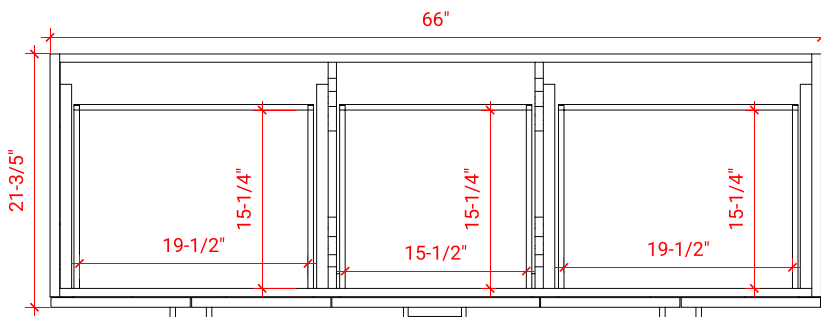

TAYLOR 66" DOUBLE SINK BASE CABINET

ARIEL

Q066D

BASE CABINET DIMENSIONS

66" W x 21.6" D x 34.5" H

FEATURES

- Solid wood frame & plywood panels
- Dovetail drawers and joints
- Soft closing doors & drawers

HARDWARE FINISHES

Brushed Nickel Satin Brass Matte Black Polished Chrome

AVAILABLE COLORS

White Grey Midnight Blue

FRONT VIEW

SIDE VIEW

PLAN VIEW

67" DOUBLE RECTANGLE SINK COUNTERTOP WITH 1.5 IN. THICKNESS

ARIEL

OVERALL DIMENSIONS

67" W x 22" D x 1.5" H

COUNTERTOP OPTIONS

Carrara Marble
CW-067D-REC-CT

White Quartz
WQ-067D-REC-CT

FEATURES

- Solid countertop with mitered edges & seams
- Undermount white rectangular sink
- Pre-drilled for 8" widespread faucet

INCLUDED

- Countertop
- Matching Backsplash
- Rectangle Sinks

COUNTERTOP PLAN VIEW

EDGE SIDE VIEW

THREE DIMENSIONAL COUNTERTOP VIEW