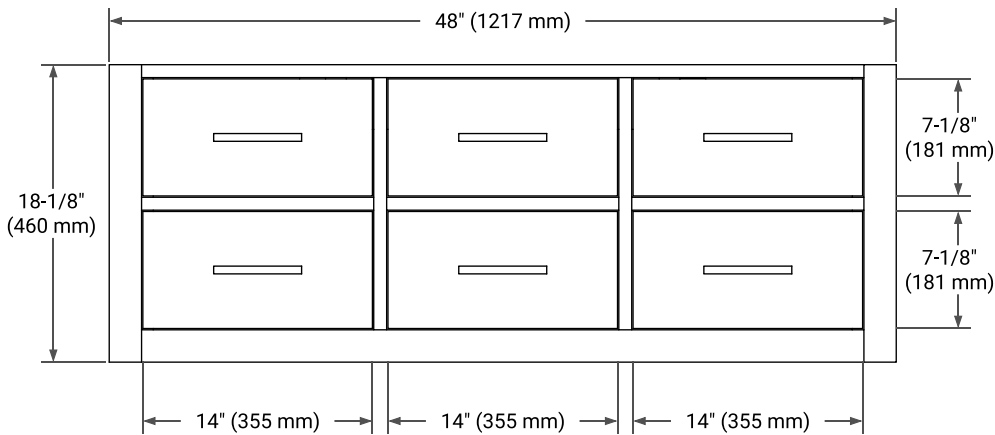

AVAILABLE COLORS

White   Grey   Midnight Blue

FRONT VIEW