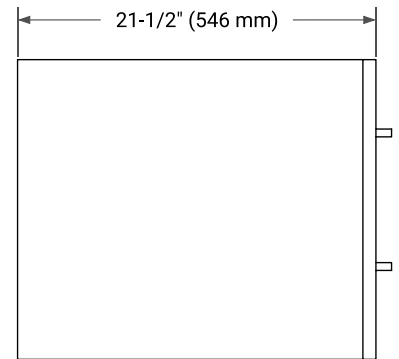

HUTTON 48" SINGLE SINK BASE CABINET

BASE CABINET DIMENSIONS

48" W x 21.5" D x 18" H

FEATURES

- Solid wood frame & plywood panels
- Dovetail drawers and joints
- Soft closing doors & drawers

HARDWARE FINISHES*

White Grey Midnight Blue

FRONT VIEW

SIDE VIEW

PLAN VIEW