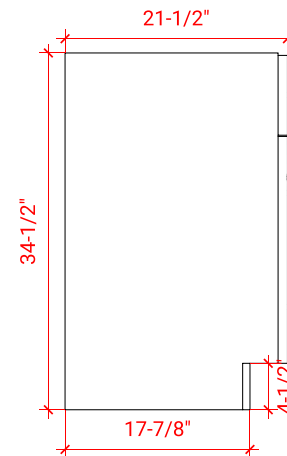

HAMLET 73" DOUBLE SINK CABINET

ARIEL

F073D

BASE CABINET DIMENSIONS

72" W x 21.5" D x 34.5" H

FEATURES

- Solid wood frame & plywood panels
- Dovetail drawers and joints
- Soft closing doors & drawers

HARDWARE FINISHES

AVAILABLE COLORS

FRONT VIEW

SIDE VIEW

PLAN VIEW