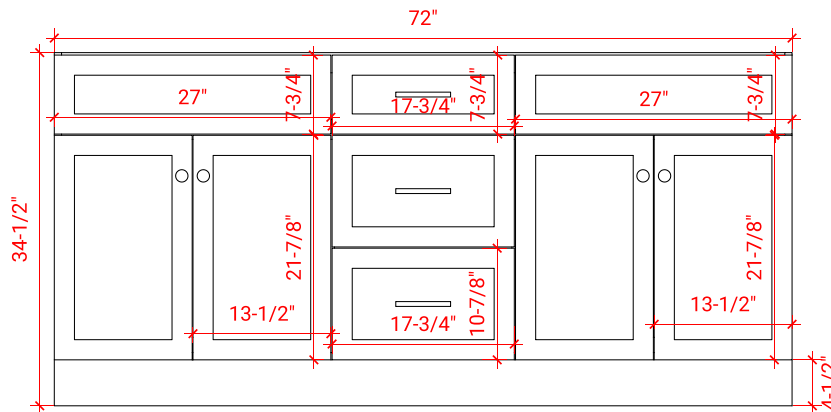

HAMLET 73" DOUBLE SINK CABINET

ARIEL

F073D

BASE CABINET DIMENSIONS

72" W x 21.5" D x 34.5" H

FEATURES

- Solid wood frame & plywood panels
- Dovetail drawers and joints
- Soft closing doors & drawers

HARDWARE FINISHES

AVAILABLE COLORS

FRONT VIEW

SIDE VIEW

PLAN VIEW