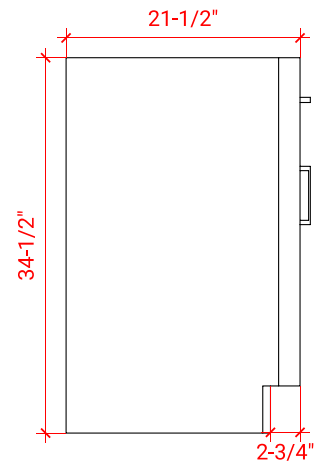

HEPBURN 30" SINGLE SINK BASE CABINET

ARIEL

T030S

BASE CABINET DIMENSIONS

30" W x 21.5" D x 34.5" H

FEATURES

- Solid wood frame & plywood panels
- Dovetail drawers and joints
- Soft closing doors & drawers

HARDWARE FINISHES

Brushed Nickel Satin Brass Matte Black Polished Chrome

AVAILABLE COLORS

White Grey Midnight Blue

FRONT VIEW

SIDE VIEW

PLAN VIEW

30" SINGLE RECTANGLE SINK COUNTERTOP WITH 1.5 IN. THICKNESS

ARIEL

OVERALL DIMENSIONS

30.25" W x 22" D x 1.5" H

COUNTERTOP OPTIONS

Carrara White Quartz
CQ-030S-REC-CT

FEATURES

- Solid countertop with mitered edges & seams
- Undermount white rectangular sink
- Pre-drilled for 8" widespread faucet

INCLUDED

- Countertop
- Matching Backsplash
- Rectangle Sink

COUNTERTOP PLAN VIEW

EDGE SIDE VIEW

THREE DIMENSIONAL COUNTERTOP VIEW