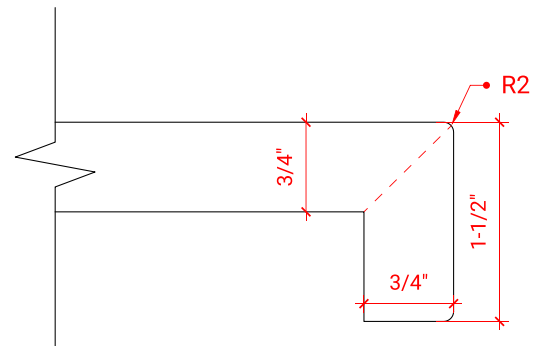

HEPBURN 30" SINGLE SINK BASE CABINET

ARIEL

T030S

BASE CABINET DIMENSIONS

30" W x 21.5" D x 34.5" H

FEATURES

- Solid wood frame & plywood panels
- Dovetail drawers and joints
- Soft closing doors & drawers

HARDWARE FINISHES

OVERALL DIMENSIONS

30.25" W x 22" D x 1.5" H

COUNTERTOP OPTIONS

Carrara White Quartz
CQ-030S-REC-CT

FEATURES

- Solid countertop with mitered edges & seams
- Undermount white rectangular sink
- Pre-drilled for 8" widespread faucet

INCLUDED

- Countertop
- Matching Backsplash
- Rectangle Sink

COUNTERTOP PLAN VIEW

EDGE SIDE VIEW

THREE DIMENSIONAL COUNTERTOP VIEW