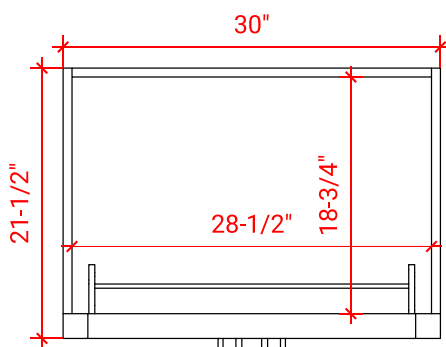

HEPBURN 30" SINGLE SINK BASE CABINET

ARIEL

T030S

BASE CABINET DIMENSIONS

30" W x 21.5" D x 34.5" H

FEATURES

- Solid wood frame & plywood panels
- Dovetail drawers and joints
- Soft closing doors & drawers

HARDWARE FINISHES

Brushed Nickel Satin Brass Matte Black Polished Chrome

AVAILABLE COLORS

White Grey Midnight Blue

FRONT VIEW

SIDE VIEW

PLAN VIEW

30" SINGLE RECTANGLE SINK COUNTERTOP WITH 1.5 IN. THICKNESS

ARIEL

OVERALL DIMENSIONS

30.25" W x 22" D x 1.5" H

COUNTERTOP OPTIONS

Carrara White Quartz
CQ-030S-REC-CT

FEATURES

- Solid countertop with mitered edges & seams
- Undermount white rectangular sink
- Pre-drilled for 8" widespread faucet

INCLUDED

- Countertop
- Matching Backsplash
- Rectangle Sink

COUNTERTOP PLAN VIEW

EDGE SIDE VIEW

THREE DIMENSIONAL COUNTERTOP VIEW