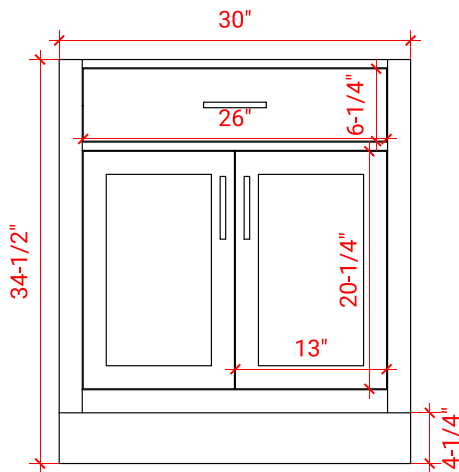

HEPBURN 30" SINGLE SINK BASE CABINET

ARIEL

T030S

BASE CABINET DIMENSIONS

30" W x 21.5" D x 34.5" H

FEATURES

- Solid wood frame & plywood panels
- Dovetail drawers and joints
- Soft closing doors & drawers

HARDWARE FINISHES

Brushed Nickel Satin Brass Matte Black Polished Chrome

AVAILABLE COLORS

White Grey Midnight Blue

FRONT VIEW

SIDE VIEW

PLAN VIEW

30" SINGLE RECTANGLE SINK COUNTERTOP WITH 1.5 IN. THICKNESS

ARIEL

OVERALL DIMENSIONS

30.25" W x 22" D x 1.5" H

COUNTERTOP OPTIONS

Carrara White Quartz
CQ-030S-REC-CT

FEATURES

- Solid countertop with mitered edges & seams
- Undermount white rectangular sink
- Pre-drilled for 8" widespread faucet

INCLUDED

- Countertop
- Matching Backsplash
- Rectangle Sink

COUNTERTOP PLAN VIEW

EDGE SIDE VIEW

THREE DIMENSIONAL COUNTERTOP VIEW