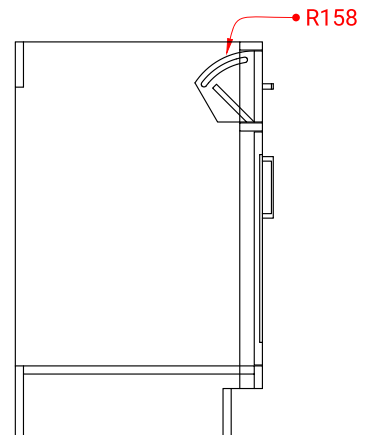

HEPBURN 30" SINGLE SINK BASE CABINET

ARIEL

T030S

BASE CABINET DIMENSIONS

30" W x 21.5" D x 34.5" H

FEATURES

- Solid wood frame & plywood panels
- Dovetail drawers and joints
- Soft closing doors & drawers

HARDWARE FINISHES

Brushed Nickel Satin Brass Matte Black Polished Chrome

AVAILABLE COLORS

White Grey Midnight Blue

FRONT VIEW

SIDE VIEW

PLAN VIEW

30" SINGLE RECTANGLE SINK COUNTERTOP WITH 1.5 IN. THICKNESS

ARIEL

OVERALL DIMENSIONS

30.25" W x 22" D x 1.5" H

COUNTERTOP OPTIONS

Carrara White Quartz
CQ-030S-REC-CT

FEATURES

- Solid countertop with mitered edges & seams
- Undermount white rectangular sink
- Pre-drilled for 8" widespread faucet

INCLUDED

- Countertop
- Matching Backsplash
- Rectangle Sink

COUNTERTOP PLAN VIEW

EDGE SIDE VIEW

THREE DIMENSIONAL COUNTERTOP VIEW