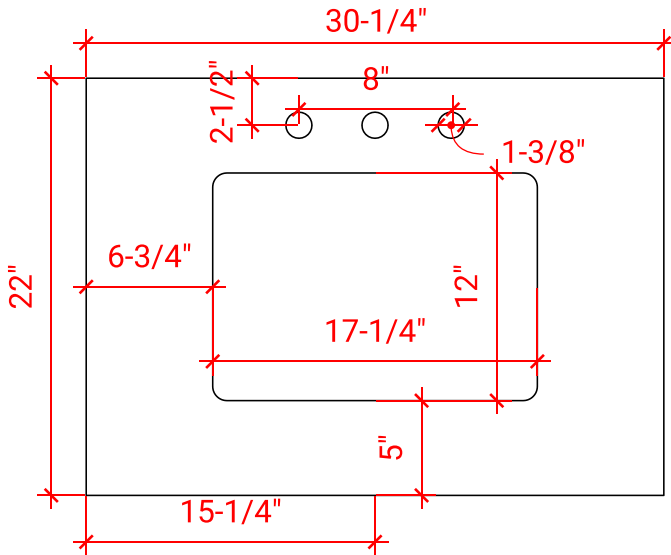

HEPBURN 30" SINGLE SINK BASE CABINET

ARIEL

T030S

BASE CABINET DIMENSIONS

30" W x 21.5" D x 34.5" H

FEATURES

- Solid wood frame & plywood panels
- Dovetail drawers and joints
- Soft closing doors & drawers

HARDWARE FINISHES

OVERALL DIMENSIONS

30.25" W x 22" D x 1.5" H

COUNTERTOP OPTIONS

Carrara White Quartz
CQ-030S-REC-CT

FEATURES

- Solid countertop with mitered edges & seams
- Undermount white rectangular sink
- Pre-drilled for 8" widespread faucet

INCLUDED

- Countertop
- Matching Backsplash
- Rectangle Sink

COUNTERTOP PLAN VIEW

EDGE SIDE VIEW

THREE DIMENSIONAL COUNTERTOP VIEW