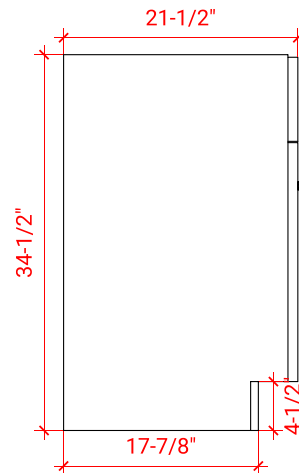

HAMLET 30" CENTER SINK CABINET

ARIEL

F030S

BASE CABINET DIMENSIONS

30" W x 21.5" D x 34.5" H

FEATURES

- Solid wood frame & plywood panels
- Dovetail drawers and joints
- Soft closing doors & drawers

HARDWARE FINISHES

Satin Nickel   Satin Brass   Satin Black

AVAILABLE COLORS

White   Grey   Black

SIDE VIEW