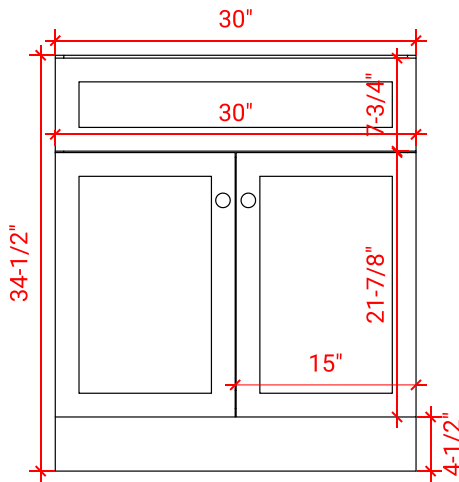

AVAILABLE COLORS

White   Grey   Black

FRONT VIEW