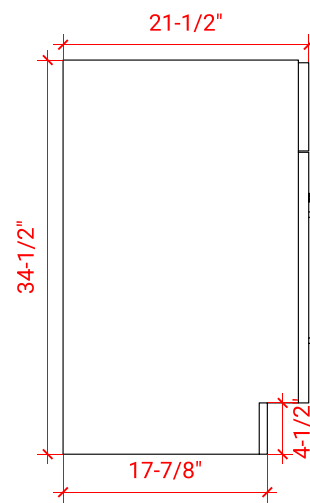

# HAMLET 37" RIGHT OFFSET CABINET

## BASE CABINET DIMENSIONS

36" W x 21.5" D x 34.5" H

## AVAILABLE COLORS

FRONT VIEW

SIDE VIEW

PLAN VIEW