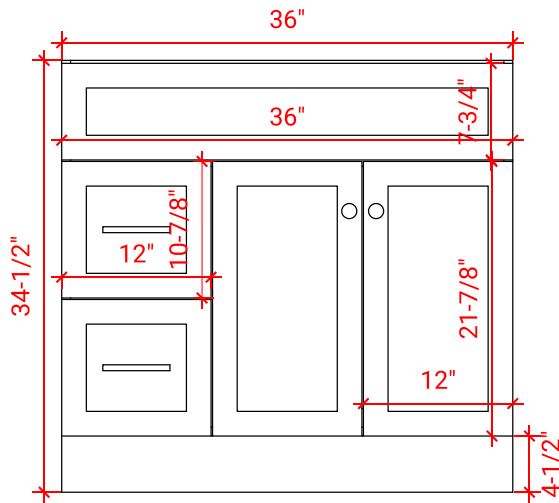

FRONT VIEW

PLAN VIEW