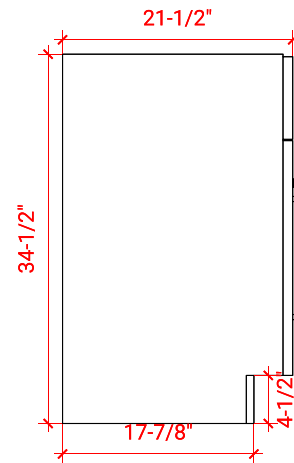

HAMLET 43" LEFT OFFSET CABINET

ARIEL

FO43S-L

BASE CABINET DIMENSIONS

42" W x 21.5" D x 34.5" H

FEATURES

- Solid wood frame & plywood panels
- Dovetail drawers and joints
- Soft closing doors & drawers

HARDWARE FINISHES

AVAILABLE COLORS

FRONT VIEW

SIDE VIEW

PLAN VIEW