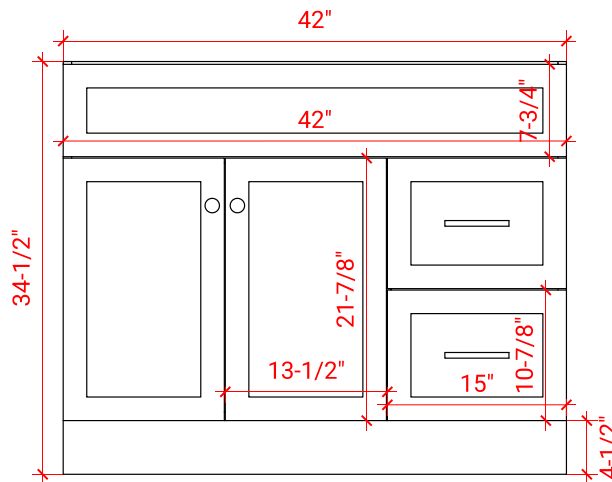

HAMLET 43" LEFT OFFSET CABINET

ARIEL

FO43S-L

BASE CABINET DIMENSIONS

42" W x 21.5" D x 34.5" H

FEATURES

- Solid wood frame & plywood panels
- Dovetail drawers and joints
- Soft closing doors & drawers

HARDWARE FINISHES

AVAILABLE COLORS

FRONT VIEW

SIDE VIEW

PLAN VIEW