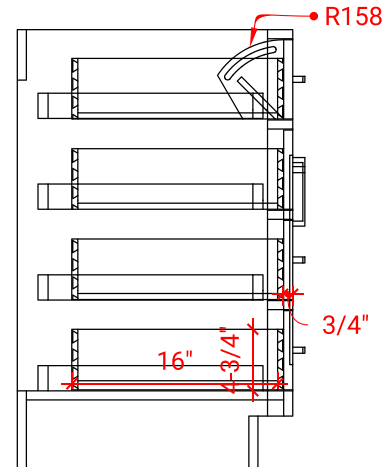

HEPBURN 48" SINGLE SINK BASE CABINET

ARIEL

T048S

BASE CABINET DIMENSIONS

48" W x 21.5" D x 34.5" H

FEATURES

- Solid wood frame & plywood panels
- Dovetail drawers and joints
- Soft closing doors & drawers

HARDWARE FINISHES

Brushed Nickel   Satin Brass   Matte Black   Polished Chrome

AVAILABLE COLORS

White   Grey   Midnight Blue

PLAN VIEW