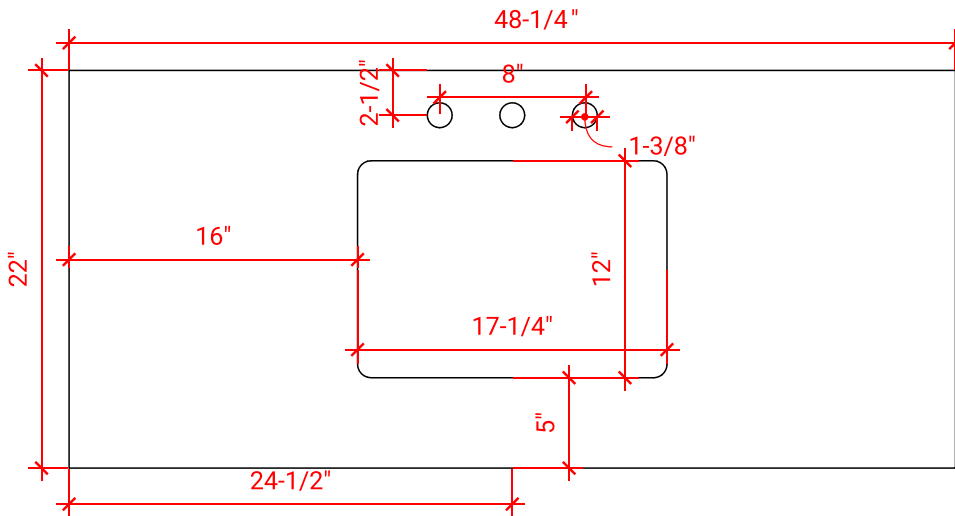

48" SINGLE RECTANGLE SINK COUNTERTOP WITH 1.5 IN. THICKNESS

ARIEL

OVERALL DIMENSIONS

48.25" W x 22" D x 1.5" H

COUNTERTOP OPTIONS

Carrara White Quartz
CQ-048S-REC-CT

FEATURES

- Solid countertop with mitered edges & seams
- Undermount white rectangular sink
- Pre-drilled for 8" widespread faucet

INCLUDED

- Countertop
- Matching Backsplash
- Rectangle Sink

COUNTERTOP PLAN VIEW