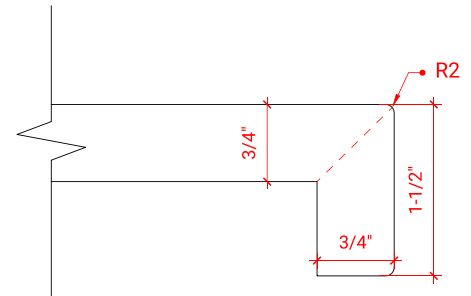

EDGE SIDE VIEW