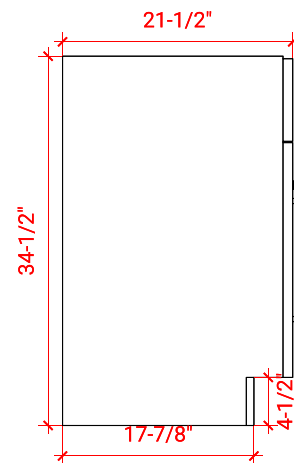

HAMLET 43" RIGHT OFFSET CABINET

ARIEL

FO43S-R

BASE CABINET DIMENSIONS

42" W x 21.5" D x 34.5" H

FEATURES

- Solid wood frame & plywood panels
- Dovetail drawers and joints
- Soft closing doors & drawers

HARDWARE FINISHES

AVAILABLE COLORS

FRONT VIEW

SIDE VIEW

PLAN VIEW