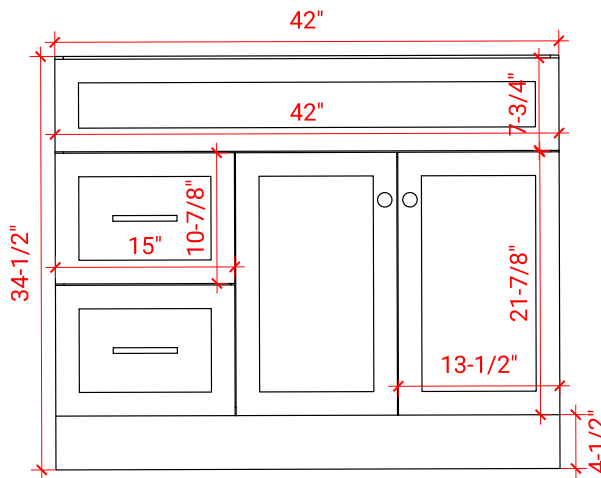

HAMLET 43" RIGHT OFFSET CABINET

ARIEL

FO43S-R

BASE CABINET DIMENSIONS

42" W x 21.5" D x 34.5" H

FEATURES

- Solid wood frame & plywood panels
- Dovetail drawers and joints
- Soft closing doors & drawers

HARDWARE FINISHES

AVAILABLE COLORS

FRONT VIEW

SIDE VIEW

PLAN VIEW