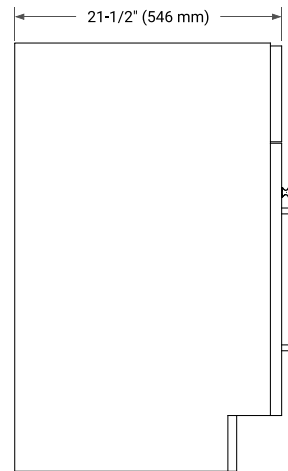

HAMLET 42" RIGHT OFFSET CABINET

BASE CABINET DIMENSIONS

42" W x 21.5" D x 34.5" H

FEATURES

- Solid wood frame & plywood panels
- Dovetail drawers and joints
- Soft closing doors & drawers

HARDWARE FINISHES*

White Grey Midnight Blue Black

FRONT VIEW

SIDE VIEW

PLAN VIEW