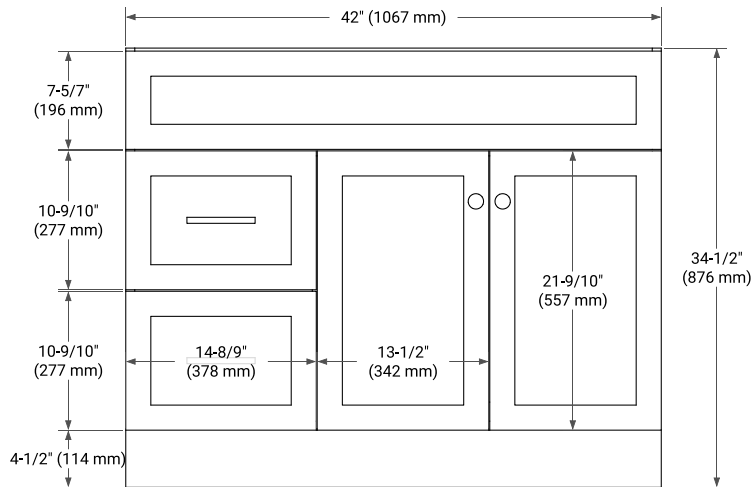

HAMLET 42" RIGHT OFFSET CABINET

BASE CABINET DIMENSIONS

42" W x 21.5" D x 34.5" H

FEATURES

- Solid wood frame & plywood panels
- Dovetail drawers and joints
- Soft closing doors & drawers

HARDWARE FINISHES*

White Grey Midnight Blue Black

FRONT VIEW

SIDE VIEW

PLAN VIEW