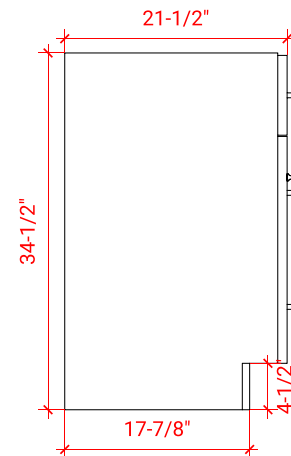

HAMLET 61" DOUBLE SINK CABINET

ARIEL

FO61D

BASE CABINET DIMENSIONS

60" W x 21.5" D x 34.5" H

FEATURES

- Solid wood frame & plywood panels
- Dovetail drawers and joints
- Soft closing doors & drawers

HARDWARE FINISHES

FRONT VIEW

SIDE VIEW

PLAN VIEW