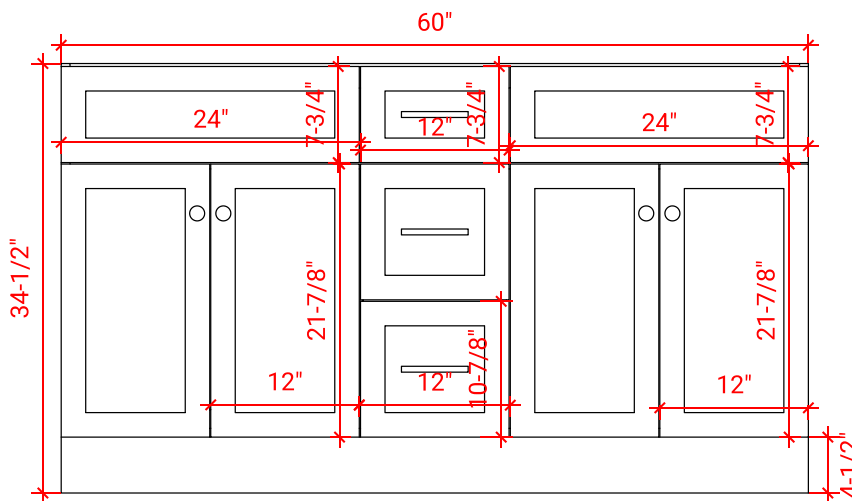

HAMLET 61" DOUBLE SINK CABINET

ARIEL

FO61D

BASE CABINET DIMENSIONS

60" W x 21.5" D x 34.5" H

FEATURES

- Solid wood frame & plywood panels
- Dovetail drawers and joints
- Soft closing doors & drawers

HARDWARE FINISHES

FRONT VIEW

SIDE VIEW

PLAN VIEW