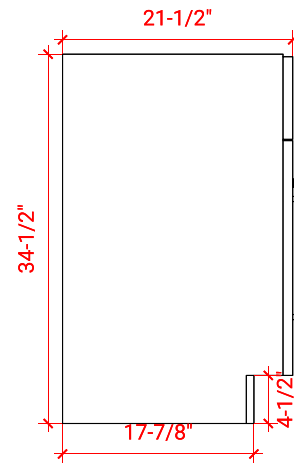

HAMLET 61" SINGLE SINK CABINET

ARIEL

FO61S

BASE CABINET DIMENSIONS

60" W x 21.5" D x 34.5" H

FEATURES

- Solid wood frame & plywood panels
- Dovetail drawers and joints
- Soft closing doors & drawers

HARDWARE FINISHES

Satin Nickel Satin Brass Satin Black

AVAILABLE COLORS

White Grey Espresso Midnight Blue