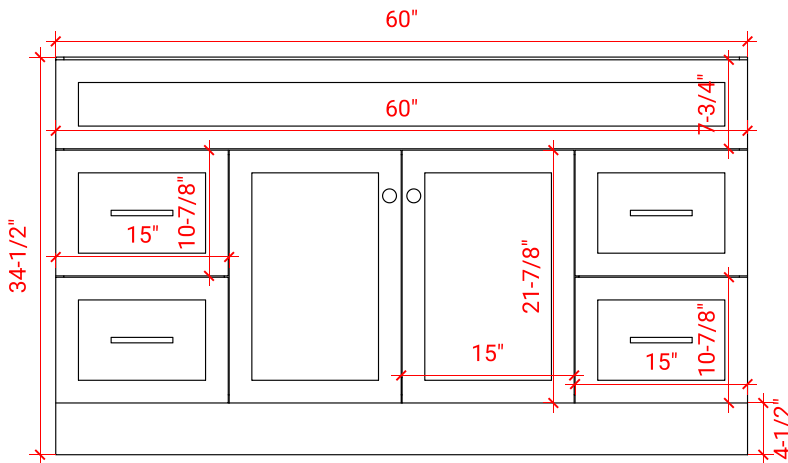

HAMLET 61" SINGLE SINK CABINET

ARIEL

FO61S

BASE CABINET DIMENSIONS

60" W x 21.5" D x 34.5" H

FEATURES

- Solid wood frame & plywood panels
- Dovetail drawers and joints
- Soft closing doors & drawers

HARDWARE FINISHES

Satin Nickel Satin Brass Satin Black

AVAILABLE COLORS

White Grey Espresso Midnight Blue

FRONT VIEW