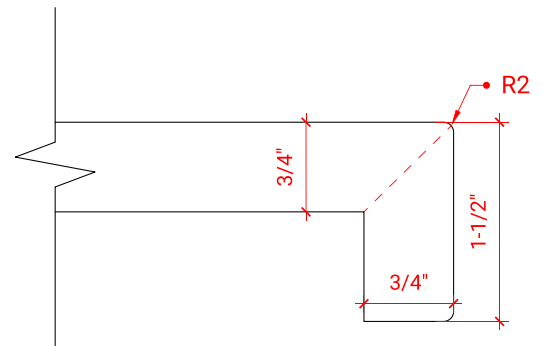

TAYLOR 30" SINGLE SINK BASE CABINET

ARIEL

Q030S

BASE CABINET DIMENSIONS

30" W x 21.6" D x 34.5" H

FEATURES

- Solid wood frame & plywood panels
- Dovetail drawers and joints
- Soft closing doors & drawers

HARDWARE FINISHES

OVERALL DIMENSIONS

30.5" W x 22" D x 1.5" H

COUNTERTOP OPTIONS

Carrara Marble
CW-031S-REC-CT

White Quartz
WQ-305S-REC-CT

FEATURES

- Solid countertop with mitered edges & seams
- Undermount white rectangular sink
- Pre-drilled for 8" widespread faucet

FEATURES

- Countertop
- Matching Backsplash
- Rectangle Sink

COUNTERTOP PLAN VIEW

EDGE SIDE VIEW

THREE DIMENSIONAL COUNTERTOP VIEW