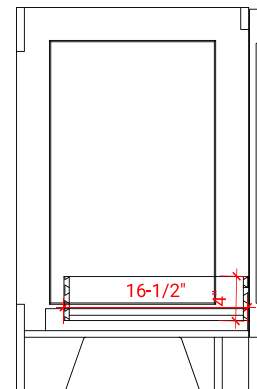

TAYLOR 30" SINGLE SINK BASE CABINET

ARIEL

Q030S

BASE CABINET DIMENSIONS

30" W x 21.6" D x 34.5" H

FEATURES

- Solid wood frame & plywood panels
- Dovetail drawers and joints
- Soft closing doors & drawers

HARDWARE FINISHES

Brushed Nickel Satin Brass Matte Black Polished Chrome

AVAILABLE COLORS

White Grey Midnight Blue

FRONT VIEW

SIDE VIEW

PLAN VIEW

31" SINGLE RECTANGLE SINK COUNTERTOP WITH 1.5 IN. THICKNESS

ARIEL

OVERALL DIMENSIONS

30.5" W x 22" D x 1.5" H

COUNTERTOP OPTIONS

Carrara Marble
CW-031S-REC-CT

White Quartz
WQ-305S-REC-CT

FEATURES

- Solid countertop with mitered edges & seams
- Undermount white rectangular sink
- Pre-drilled for 8" widespread faucet

FEATURES

- Countertop
- Matching Backsplash
- Rectangle Sink

COUNTERTOP PLAN VIEW

EDGE SIDE VIEW

THREE DIMENSIONAL COUNTERTOP VIEW