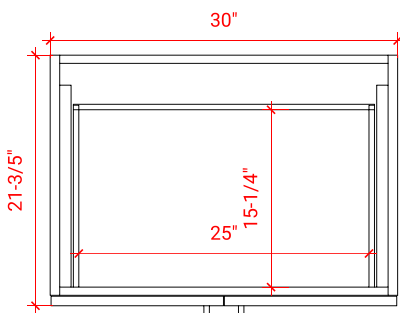

TAYLOR 30" SINGLE SINK BASE CABINET

ARIEL

Q030S

BASE CABINET DIMENSIONS

30" W x 21.6" D x 34.5" H

FEATURES

- Solid wood frame & plywood panels
- Dovetail drawers and joints
- Soft closing doors & drawers

HARDWARE FINISHES

Brushed Nickel Satin Brass Matte Black Polished Chrome

AVAILABLE COLORS

White Grey Midnight Blue

FRONT VIEW

SIDE VIEW

PLAN VIEW

31" SINGLE RECTANGLE SINK COUNTERTOP WITH 1.5 IN. THICKNESS

ARIEL

OVERALL DIMENSIONS

30.5" W x 22" D x 1.5" H

COUNTERTOP OPTIONS

Carrara Marble
CW-031S-REC-CT

White Quartz
WQ-305S-REC-CT

FEATURES

- Solid countertop with mitered edges & seams
- Undermount white rectangular sink
- Pre-drilled for 8" widespread faucet

FEATURES

- Countertop
- Matching Backsplash
- Rectangle Sink

COUNTERTOP PLAN VIEW

EDGE SIDE VIEW

THREE DIMENSIONAL COUNTERTOP VIEW