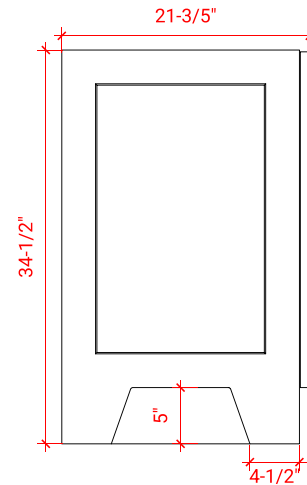

TAYLOR 30" SINGLE SINK BASE CABINET

ARIEL

Q030S

BASE CABINET DIMENSIONS

30" W x 21.6" D x 34.5" H

FEATURES

- Solid wood frame & plywood panels
- Dovetail drawers and joints
- Soft closing doors & drawers

HARDWARE FINISHES

Brushed Nickel Satin Brass Matte Black Polished Chrome

AVAILABLE COLORS

White Grey Midnight Blue

FRONT VIEW

SIDE VIEW

PLAN VIEW

31" SINGLE RECTANGLE SINK COUNTERTOP WITH 1.5 IN. THICKNESS

ARIEL

OVERALL DIMENSIONS

30.5" W x 22" D x 1.5" H

COUNTERTOP OPTIONS

Carrara Marble
CW-031S-REC-CT

White Quartz
WQ-305S-REC-CT

FEATURES

- Solid countertop with mitered edges & seams
- Undermount white rectangular sink
- Pre-drilled for 8" widespread faucet

FEATURES

- Countertop
- Matching Backsplash
- Rectangle Sink

COUNTERTOP PLAN VIEW

EDGE SIDE VIEW

THREE DIMENSIONAL COUNTERTOP VIEW