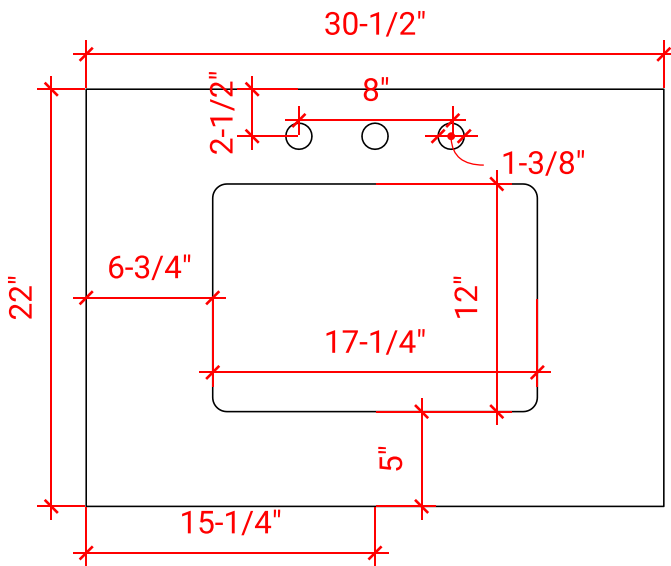

TAYLOR 30" SINGLE SINK BASE CABINET

ARIEL

Q030S

BASE CABINET DIMENSIONS

30" W x 21.6" D x 34.5" H

FEATURES

- Solid wood frame & plywood panels
- Dovetail drawers and joints
- Soft closing doors & drawers

HARDWARE FINISHES

OVERALL DIMENSIONS

30.5" W x 22" D x 1.5" H

COUNTERTOP OPTIONS

Carrara Marble
CW-031S-REC-CT

White Quartz
WQ-305S-REC-CT

FEATURES

- Solid countertop with mitered edges & seams
- Undermount white rectangular sink
- Pre-drilled for 8" widespread faucet

FEATURES

- Countertop
- Matching Backsplash
- Rectangle Sink

COUNTERTOP PLAN VIEW

EDGE SIDE VIEW

THREE DIMENSIONAL COUNTERTOP VIEW