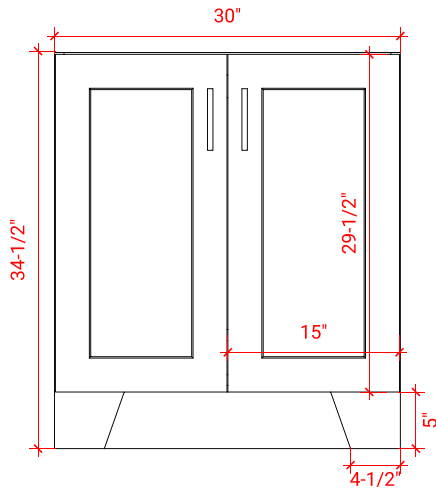

TAYLOR 30" SINGLE SINK BASE CABINET

ARIEL

Q030S

BASE CABINET DIMENSIONS

30" W x 21.6" D x 34.5" H

FEATURES

- Solid wood frame & plywood panels
- Dovetail drawers and joints
- Soft closing doors & drawers

HARDWARE FINISHES

Brushed Nickel Satin Brass Matte Black Polished Chrome

AVAILABLE COLORS

White Grey Midnight Blue

FRONT VIEW

SIDE VIEW

PLAN VIEW

31" SINGLE RECTANGLE SINK COUNTERTOP WITH 1.5 IN. THICKNESS

ARIEL

OVERALL DIMENSIONS

30.5" W x 22" D x 1.5" H

COUNTERTOP OPTIONS

Carrara Marble
CW-031S-REC-CT

White Quartz
WQ-305S-REC-CT

FEATURES

- Solid countertop with mitered edges & seams
- Undermount white rectangular sink
- Pre-drilled for 8" widespread faucet

FEATURES

- Countertop
- Matching Backsplash
- Rectangle Sink

COUNTERTOP PLAN VIEW

EDGE SIDE VIEW

THREE DIMENSIONAL COUNTERTOP VIEW