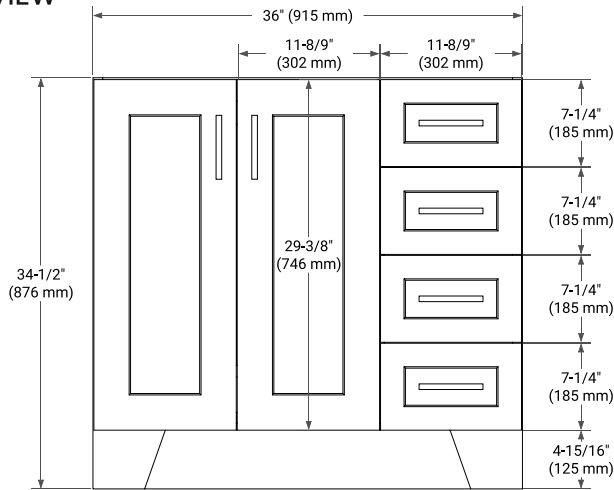

AVAILABLE COLORS

White   Grey   Midnight Blue

FRONT VIEW

SIDE VIEW