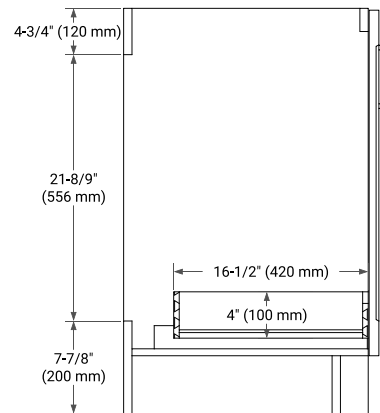

TAYLOR 36" LEFT OFFSET CABINET

BASE CABINET DIMENSIONS

36" W x 21.6" D x 34.5" H

FEATURES

- Solid wood frame & plywood panels
- Dovetail drawers and joints
- Soft closing doors & drawers

HARDWARE FINISHES*

Brushed Nickel   Satin Brass   Matte Black   Polished Chrome

Hardware comes preinstalled with the illustrated option. Other finishes are available on our online store if you prefer a different one.

AVAILABLE COLORS

White   Grey   Midnight Blue

SIDE VIEW