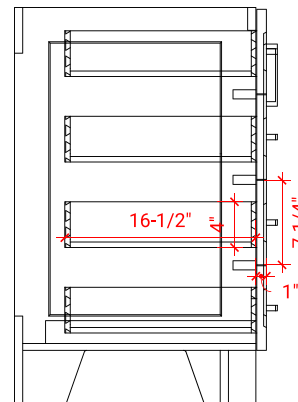

TAYLOR 36" RIGHT OFFSET CABINET

ARIEL

Q036S-R

BASE CABINET DIMENSIONS

36" W x 21.6" D x 34.5" H

FEATURES

- Solid wood frame & plywood panels
- Dovetail drawers and joints
- Soft closing doors & drawers

HARDWARE FINISHES

Brushed Nickel Satin Brass Matte Black Polished Chrome

AVAILABLE COLORS

White Grey Midnight Blue

FRONT VIEW

SIDE VIEW

PLAN VIEW

36" RIGHT RECTANGLE SINK COUNTERTOP WITH 1.5 IN. THICKNESS

ARIEL

OVERALL DIMENSIONS

36.25" W x 22" D x 1.5" H

COUNTERTOP OPTIONS

Carrara White Quartz
CQ-036S-R-REC-CT

FEATURES

- Solid countertop with mitered edges & seams
- Undermount white rectangular sink
- Pre-drilled for 8" widespread faucet

INCLUDED

- Countertop
- Matching Backsplash
- Rectangle Sink

COUNTERTOP PLAN VIEW

EDGE SIDE VIEW

THREE DIMENSIONAL COUNTERTOP VIEW