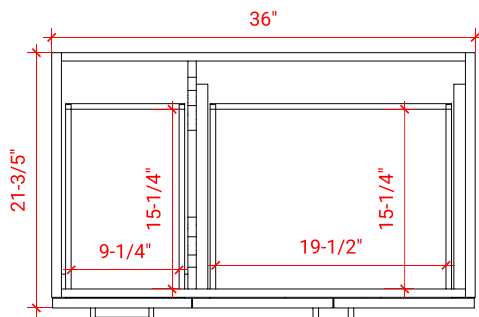

TAYLOR 36" RIGHT OFFSET CABINET

ARIEL

Q036S-R

BASE CABINET DIMENSIONS

36" W x 21.6" D x 34.5" H

FEATURES

- Solid wood frame & plywood panels
- Dovetail drawers and joints
- Soft closing doors & drawers

HARDWARE FINISHES

Brushed Nickel Satin Brass Matte Black Polished Chrome

AVAILABLE COLORS

White Grey Midnight Blue

FRONT VIEW

SIDE VIEW

PLAN VIEW

36" RIGHT RECTANGLE SINK COUNTERTOP WITH 1.5 IN. THICKNESS

ARIEL

OVERALL DIMENSIONS

36.25" W x 22" D x 1.5" H

COUNTERTOP OPTIONS

Carrara White Quartz
CQ-036S-R-REC-CT

FEATURES

- Solid countertop with mitered edges & seams
- Undermount white rectangular sink
- Pre-drilled for 8" widespread faucet

INCLUDED

- Countertop
- Matching Backsplash
- Rectangle Sink

COUNTERTOP PLAN VIEW

EDGE SIDE VIEW

THREE DIMENSIONAL COUNTERTOP VIEW