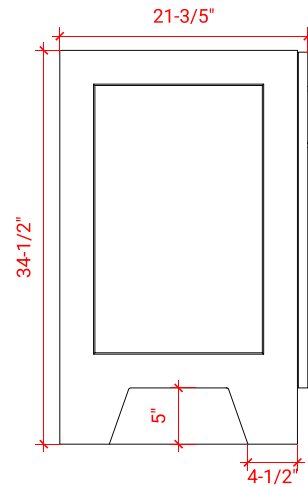

TAYLOR 36" RIGHT OFFSET CABINET

ARIEL

Q036S-R

BASE CABINET DIMENSIONS

36" W x 21.6" D x 34.5" H

FEATURES

- Solid wood frame & plywood panels
- Dovetail drawers and joints
- Soft closing doors & drawers

HARDWARE FINISHES

Brushed Nickel Satin Brass Matte Black Polished Chrome

AVAILABLE COLORS

White Grey Midnight Blue

FRONT VIEW

SIDE VIEW

PLAN VIEW

36" RIGHT RECTANGLE SINK COUNTERTOP WITH 1.5 IN. THICKNESS

ARIEL

OVERALL DIMENSIONS

36.25" W x 22" D x 1.5" H

COUNTERTOP OPTIONS

Carrara White Quartz
CQ-036S-R-REC-CT

FEATURES

- Solid countertop with mitered edges & seams
- Undermount white rectangular sink
- Pre-drilled for 8" widespread faucet

INCLUDED

- Countertop
- Matching Backsplash
- Rectangle Sink

COUNTERTOP PLAN VIEW

EDGE SIDE VIEW

THREE DIMENSIONAL COUNTERTOP VIEW