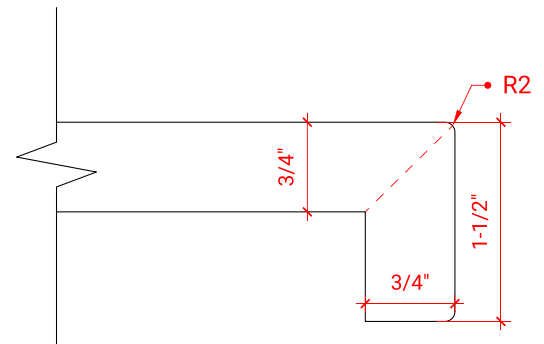

TAYLOR 36" RIGHT OFFSET CABINET

ARIEL

Q036S-R

BASE CABINET DIMENSIONS

36" W x 21.6" D x 34.5" H

FEATURES

- Solid wood frame & plywood panels
- Dovetail drawers and joints
- Soft closing doors & drawers

HARDWARE FINISHES

OVERALL DIMENSIONS

36.25" W x 22" D x 1.5" H

COUNTERTOP OPTIONS

Carrara White Quartz
CQ-036S-R-REC-CT

FEATURES

- Solid countertop with mitered edges & seams
- Undermount white rectangular sink
- Pre-drilled for 8" widespread faucet

INCLUDED

- Countertop
- Matching Backsplash
- Rectangle Sink

COUNTERTOP PLAN VIEW

EDGE SIDE VIEW

THREE DIMENSIONAL COUNTERTOP VIEW