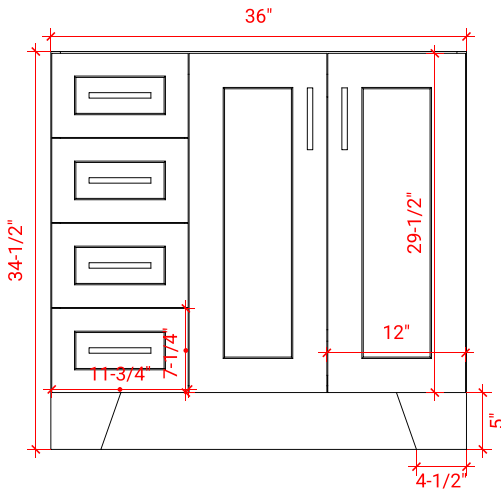

TAYLOR 36" RIGHT OFFSET CABINET

ARIEL

Q036S-R

BASE CABINET DIMENSIONS

36" W x 21.6" D x 34.5" H

FEATURES

- Solid wood frame & plywood panels
- Dovetail drawers and joints
- Soft closing doors & drawers

HARDWARE FINISHES

Brushed Nickel Satin Brass Matte Black Polished Chrome

AVAILABLE COLORS

White Grey Midnight Blue

FRONT VIEW

SIDE VIEW

PLAN VIEW

36" RIGHT RECTANGLE SINK COUNTERTOP WITH 1.5 IN. THICKNESS

ARIEL

OVERALL DIMENSIONS

36.25" W x 22" D x 1.5" H

COUNTERTOP OPTIONS

Carrara White Quartz
CQ-036S-R-REC-CT

FEATURES

- Solid countertop with mitered edges & seams
- Undermount white rectangular sink
- Pre-drilled for 8" widespread faucet

INCLUDED

- Countertop
- Matching Backsplash
- Rectangle Sink

COUNTERTOP PLAN VIEW

EDGE SIDE VIEW

THREE DIMENSIONAL COUNTERTOP VIEW