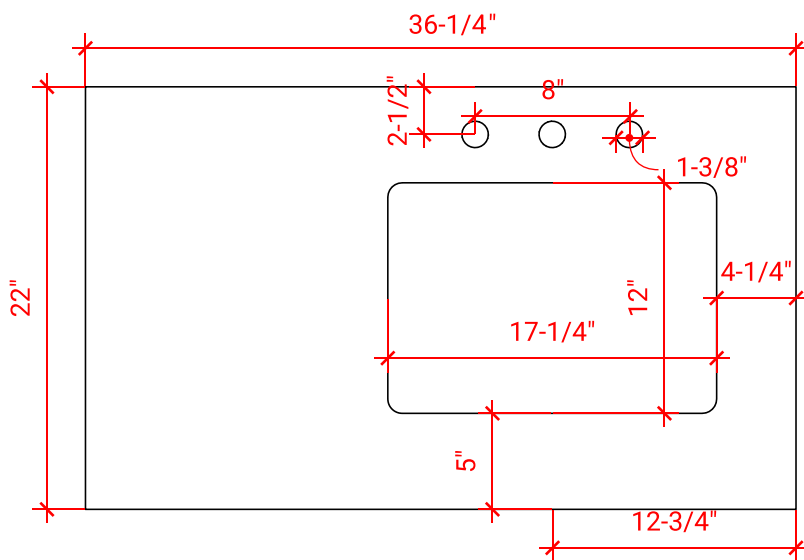

TAYLOR 36" RIGHT OFFSET CABINET

ARIEL

Q036S-R

BASE CABINET DIMENSIONS

36" W x 21.6" D x 34.5" H

FEATURES

- Solid wood frame & plywood panels
- Dovetail drawers and joints
- Soft closing doors & drawers

HARDWARE FINISHES

Brushed Nickel Satin Brass Matte Black Polished Chrome

AVAILABLE COLORS

White Grey Midnight Blue

FRONT VIEW

SIDE VIEW

PLAN VIEW

36" RIGHT RECTANGLE SINK COUNTERTOP WITH 1.5 IN. THICKNESS

ARIEL

OVERALL DIMENSIONS

36.25" W x 22" D x 1.5" H

COUNTERTOP OPTIONS

Carrara White Quartz
CQ-036S-R-REC-CT

FEATURES

- Solid countertop with mitered edges & seams
- Undermount white rectangular sink
- Pre-drilled for 8" widespread faucet

INCLUDED

- Countertop
- Matching Backsplash
- Rectangle Sink

COUNTERTOP PLAN VIEW

EDGE SIDE VIEW

THREE DIMENSIONAL COUNTERTOP VIEW