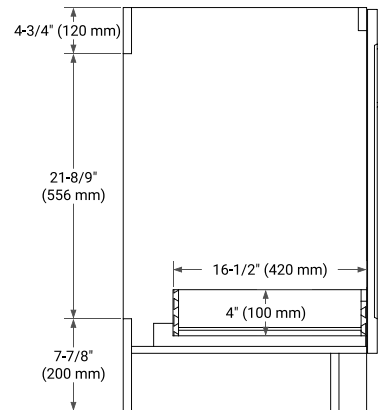

## BASE CABINET DIMENSIONS

42" W x 21.6" D x 34.5" H

## SIDE VIEW

## OVERALL DIMENSIONS

42.25" W x 22" D x 1.5" H