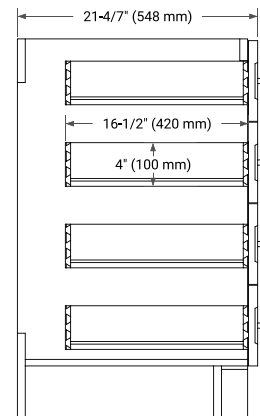

TAYLOR 42" LEFT OFFSET CABINET

BASE CABINET DIMENSIONS

42" W x 21.6" D x 34.5" H

FEATURES

- Solid wood frame & plywood panels
- Dovetail drawers and joints
- Soft closing doors & drawers

HARDWARE FINISHES*

Brushed Nickel   Satin Brass   Matte Black   Polished Chrome

Hardware comes preinstalled with the illustrated option. Other finishes are available on our online store if you prefer a different one.

AVAILABLE COLORS

White   Grey   Midnight Blue

FRONT VIEW

SIDE VIEW

PLAN VIEW