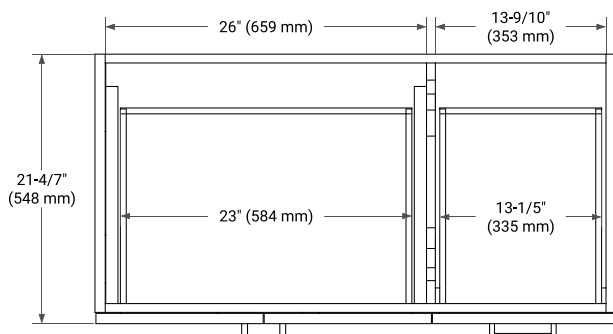

TAYLOR 42" LEFT OFFSET CABINET

BASE CABINET DIMENSIONS

42" W x 21.6" D x 34.5" H

FEATURES

- Solid wood frame & plywood panels
- Dovetail drawers and joints
- Soft closing doors & drawers

HARDWARE FINISHES*

Brushed Nickel   Satin Brass   Matte Black   Polished Chrome

Hardware comes preinstalled with the illustrated option. Other finishes are available on our online store if you prefer a different one.

AVAILABLE COLORS

White   Grey   Midnight Blue

FRONT VIEW

SIDE VIEW

PLAN VIEW