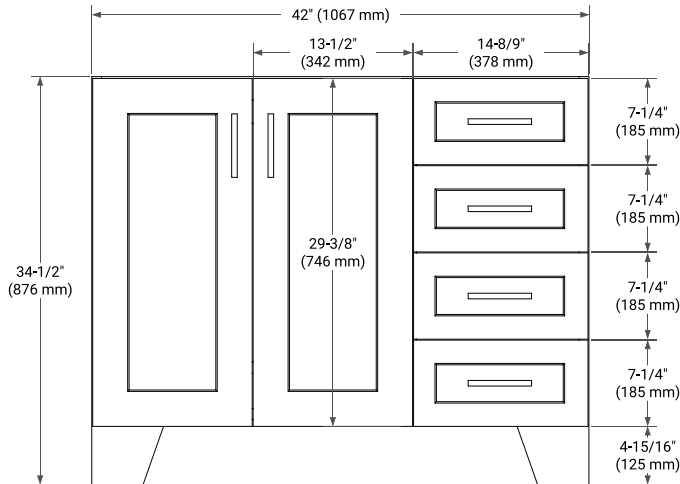

TAYLOR 42" LEFT OFFSET CABINET

BASE CABINET DIMENSIONS

42" W x 21.6" D x 34.5" H

FEATURES

- Solid wood frame & plywood panels
- Dovetail drawers and joints
- Soft closing doors & drawers

HARDWARE FINISHES*

Brushed Nickel   Satin Brass   Matte Black   Polished Chrome

Hardware comes preinstalled with the illustrated option. Other finishes are available on our online store if you prefer a different one.

AVAILABLE COLORS

White   Grey   Midnight Blue

FRONT VIEW

SIDE VIEW

PLAN VIEW