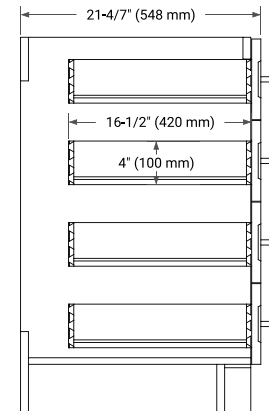

TAYLOR 48" SINGLE SINK BASE CABINET

BASE CABINET DIMENSIONS

48" W x 21.6" D x 34.5" H

FEATURES

- Solid wood frame & plywood panels
- Dovetail drawers and joints
- Soft closing doors & drawers

HARDWARE FINISHES*

Brushed Nickel   Satin Brass   Matte Black   Polished Chrome

Hardware comes preinstalled with the illustrated option. Other finishes are available on our online store if you prefer a different one.

AVAILABLE COLORS

White   Grey   Midnight Blue

FRONT VIEW

SIDE VIEW

PLAN VIEW