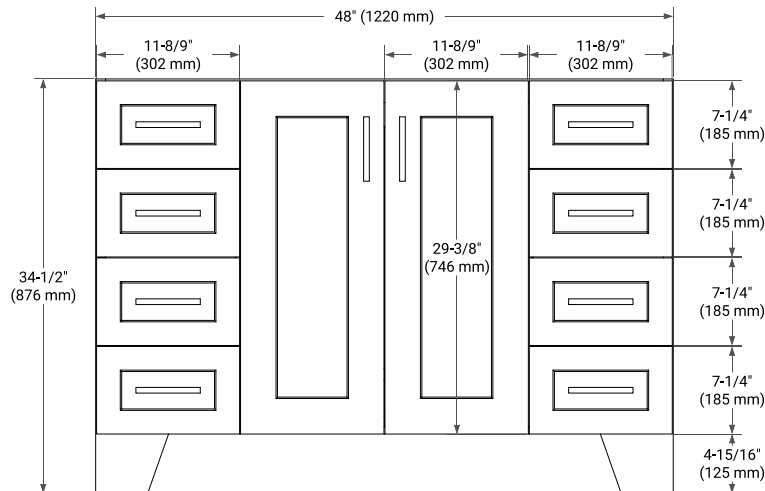

TAYLOR 48" SINGLE SINK BASE CABINET

BASE CABINET DIMENSIONS

48" W x 21.6" D x 34.5" H

FEATURES

- Solid wood frame & plywood panels
- Dovetail drawers and joints
- Soft closing doors & drawers

HARDWARE FINISHES*

Brushed Nickel   Satin Brass   Matte Black   Polished Chrome

Hardware comes preinstalled with the illustrated option. Other finishes are available on our online store if you prefer a different one.

AVAILABLE COLORS

White   Grey   Midnight Blue

FRONT VIEW

SIDE VIEW

PLAN VIEW