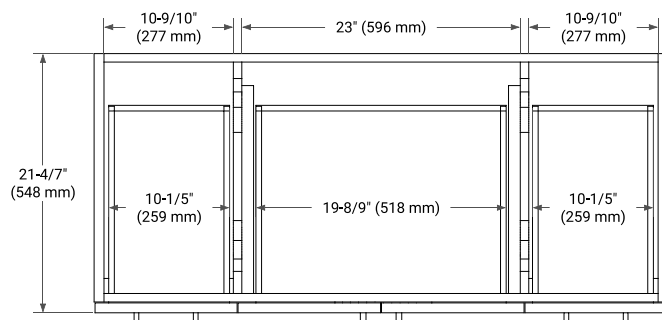

TAYLOR 48" SINGLE SINK BASE CABINET

BASE CABINET DIMENSIONS

48" W x 21.6" D x 34.5" H

FEATURES

- Solid wood frame & plywood panels
- Dovetail drawers and joints
- Soft closing doors & drawers

HARDWARE FINISHES*

Brushed Nickel   Satin Brass   Matte Black   Polished Chrome

Hardware comes preinstalled with the illustrated option. Other finishes are available on our online store if you prefer a different one.

AVAILABLE COLORS

White   Grey   Midnight Blue

FRONT VIEW

SIDE VIEW

PLAN VIEW