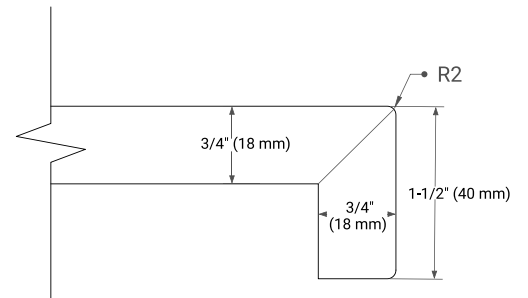

EDGE SIDE VIEW