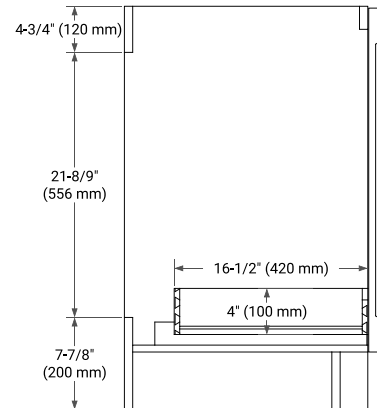

## BASE CABINET DIMENSIONS

48" W x 21.6" D x 34.5" H

## PLAN VIEW

## OVERALL DIMENSIONS

48.25" W x 22" D x 1.5" H