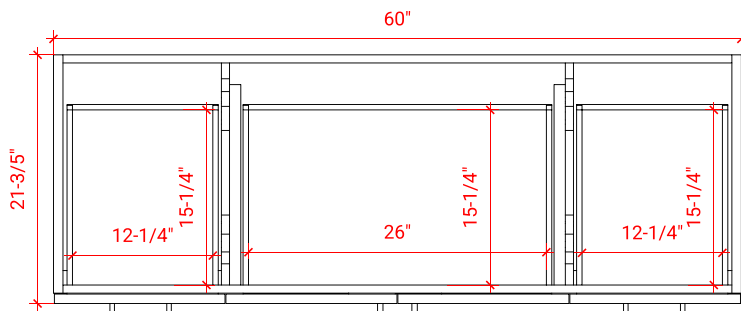

TAYLOR 60" SINGLE SINK BASE CABINET

ARIEL

Q060S

BASE CABINET DIMENSIONS

60" W x 21.6" D x 34.5" H

FEATURES

- Solid wood frame & plywood panels
- Dovetail drawers and joints
- Soft closing doors & drawers

HARDWARE FINISHES

Brushed Nickel Satin Brass Matte Black Polished Chrome

AVAILABLE COLORS

White Grey Midnight Blue

FRONT VIEW

SIDE VIEW

PLAN VIEW

60" SINGLE RECTANGLE SINK COUNTERTOP WITH 1.5 IN. THICKNESS

ARIEL

OVERALL DIMENSIONS

60.25" W x 22" D x 1.5" H

COUNTERTOP OPTIONS

Carrara White Quartz
CQ-060S-REC-CT

FEATURES

- Solid countertop with mitered edges & seams
- Undermount white rectangular sink
- Pre-drilled for 8" widespread faucet

INCLUDED

- Countertop
- Matching Backsplash
- Rectangle Sink

COUNTERTOP PLAN VIEW

EDGE SIDE VIEW

THREE DIMENSIONAL COUNTERTOP VIEW