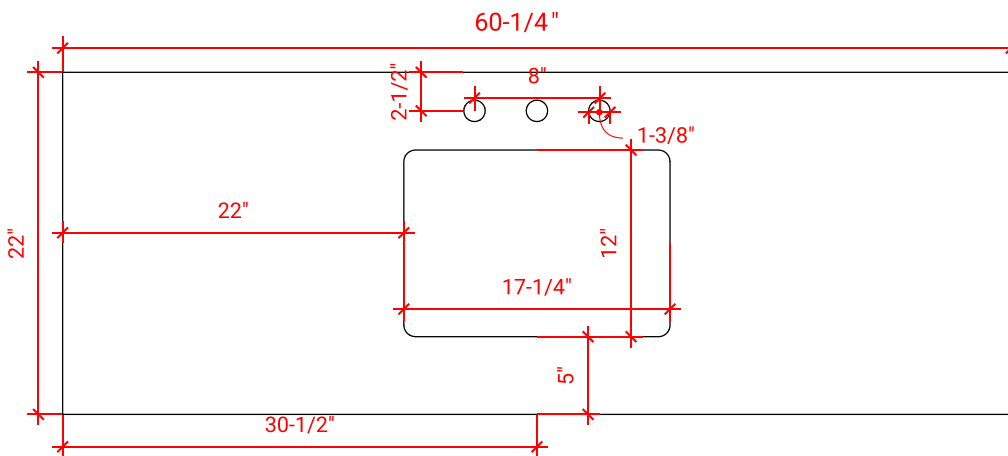

TAYLOR 60" SINGLE SINK BASE CABINET

ARIEL

Q060S

BASE CABINET DIMENSIONS

60" W x 21.6" D x 34.5" H

FEATURES

- Solid wood frame & plywood panels
- Dovetail drawers and joints
- Soft closing doors & drawers

HARDWARE FINISHES

OVERALL DIMENSIONS

60.25" W x 22" D x 1.5" H

COUNTERTOP OPTIONS

Carrara White Quartz
CQ-060S-REC-CT

FEATURES

- Solid countertop with mitered edges & seams
- Undermount white rectangular sink
- Pre-drilled for 8" widespread faucet

INCLUDED

- Countertop
- Matching Backsplash
- Rectangle Sink

COUNTERTOP PLAN VIEW

EDGE SIDE VIEW

THREE DIMENSIONAL COUNTERTOP VIEW