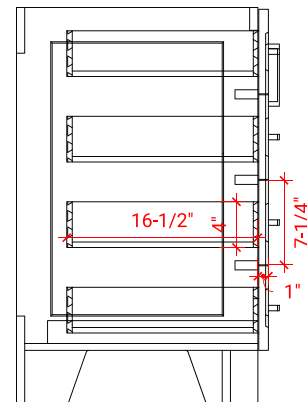

TAYLOR 60" SINGLE SINK BASE CABINET

ARIEL

Q060S

BASE CABINET DIMENSIONS

60" W x 21.6" D x 34.5" H

FEATURES

- Solid wood frame & plywood panels
- Dovetail drawers and joints
- Soft closing doors & drawers

HARDWARE FINISHES

Brushed Nickel Satin Brass Matte Black Polished Chrome

AVAILABLE COLORS

White Grey Midnight Blue

FRONT VIEW

SIDE VIEW

PLAN VIEW

60" SINGLE RECTANGLE SINK COUNTERTOP WITH 1.5 IN. THICKNESS

ARIEL

OVERALL DIMENSIONS

60.25" W x 22" D x 1.5" H

COUNTERTOP OPTIONS

Carrara White Quartz
CQ-060S-REC-CT

FEATURES

- Solid countertop with mitered edges & seams
- Undermount white rectangular sink
- Pre-drilled for 8" widespread faucet

INCLUDED

- Countertop
- Matching Backsplash
- Rectangle Sink

COUNTERTOP PLAN VIEW

EDGE SIDE VIEW

THREE DIMENSIONAL COUNTERTOP VIEW