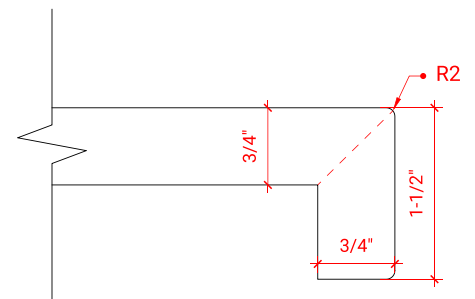

TAYLOR 60" SINGLE SINK BASE CABINET

ARIEL

Q060S

BASE CABINET DIMENSIONS

60" W x 21.6" D x 34.5" H

FEATURES

- Solid wood frame & plywood panels
- Dovetail drawers and joints
- Soft closing doors & drawers

HARDWARE FINISHES

OVERALL DIMENSIONS

60.25" W x 22" D x 1.5" H

COUNTERTOP OPTIONS

Carrara White Quartz
CQ-060S-REC-CT

FEATURES

- Solid countertop with mitered edges & seams
- Undermount white rectangular sink
- Pre-drilled for 8" widespread faucet

INCLUDED

- Countertop
- Matching Backsplash
- Rectangle Sink

COUNTERTOP PLAN VIEW

EDGE SIDE VIEW

THREE DIMENSIONAL COUNTERTOP VIEW