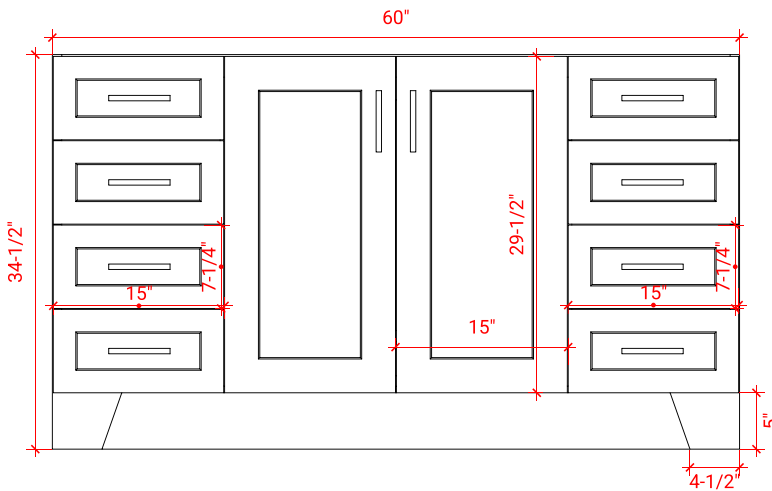

TAYLOR 60" SINGLE SINK BASE CABINET

ARIEL

Q060S

BASE CABINET DIMENSIONS

60" W x 21.6" D x 34.5" H

FEATURES

- Solid wood frame & plywood panels
- Dovetail drawers and joints
- Soft closing doors & drawers

HARDWARE FINISHES

Brushed Nickel Satin Brass Matte Black Polished Chrome

AVAILABLE COLORS

White Grey Midnight Blue

FRONT VIEW

SIDE VIEW

PLAN VIEW

60" SINGLE RECTANGLE SINK COUNTERTOP WITH 1.5 IN. THICKNESS

ARIEL

OVERALL DIMENSIONS

60.25" W x 22" D x 1.5" H

COUNTERTOP OPTIONS

Carrara White Quartz
CQ-060S-REC-CT

FEATURES

- Solid countertop with mitered edges & seams
- Undermount white rectangular sink
- Pre-drilled for 8" widespread faucet

INCLUDED

- Countertop
- Matching Backsplash
- Rectangle Sink

COUNTERTOP PLAN VIEW

EDGE SIDE VIEW

THREE DIMENSIONAL COUNTERTOP VIEW