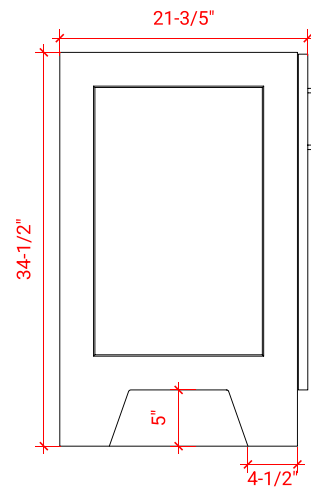

TAYLOR 60" SINGLE SINK BASE CABINET

ARIEL

Q060S

BASE CABINET DIMENSIONS

60" W x 21.6" D x 34.5" H

FEATURES

- Solid wood frame & plywood panels
- Dovetail drawers and joints
- Soft closing doors & drawers

HARDWARE FINISHES

Brushed Nickel Satin Brass Matte Black Polished Chrome

AVAILABLE COLORS

White Grey Midnight Blue

FRONT VIEW

SIDE VIEW

PLAN VIEW

60" SINGLE RECTANGLE SINK COUNTERTOP WITH 1.5 IN. THICKNESS

ARIEL

OVERALL DIMENSIONS

60.25" W x 22" D x 1.5" H

COUNTERTOP OPTIONS

Carrara White Quartz
CQ-060S-REC-CT

FEATURES

- Solid countertop with mitered edges & seams
- Undermount white rectangular sink
- Pre-drilled for 8" widespread faucet

INCLUDED

- Countertop
- Matching Backsplash
- Rectangle Sink

COUNTERTOP PLAN VIEW

EDGE SIDE VIEW

THREE DIMENSIONAL COUNTERTOP VIEW