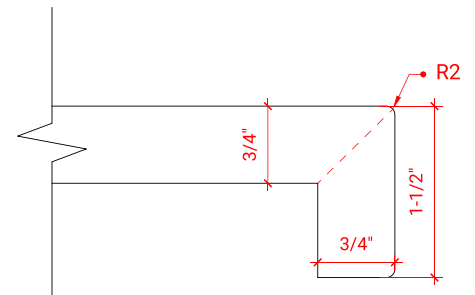

TAYLOR 66" SINGLE SINK BASE CABINET

ARIEL

Q066S

BASE CABINET DIMENSIONS

66" W x 21.6" D x 34.5" H

FEATURES

- Solid wood frame & plywood panels
- Dovetail drawers and joints
- Soft closing doors & drawers

HARDWARE FINISHES

Brushed Nickel Satin Brass Matte Black Polished Chrome

AVAILABLE COLORS

White Grey Midnight Blue

FRONT VIEW

SIDE VIEW

PLAN VIEW

OVERALL DIMENSIONS

66.25" W x 22" D x 1.5" H

COUNTERTOP OPTIONS

Carrara White Quartz
CQ-066S-OVL-CT

FEATURES

- Solid countertop with mitered edges & seams
- Undermount white oval sink
- Pre-drilled for 8" widespread faucet

INCLUDED

- Countertop
- Matching Backsplash
- Oval Sink

COUNTERTOP PLAN VIEW

EDGE SIDE VIEW

THREE DIMENSIONAL COUNTERTOP VIEW