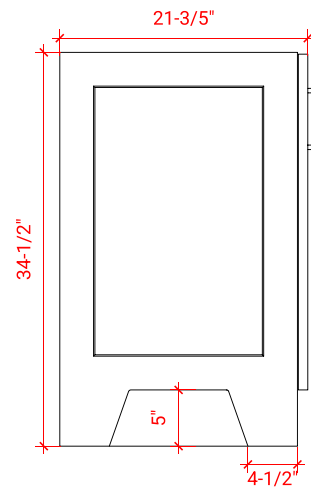

TAYLOR 66" SINGLE SINK BASE CABINET

ARIEL

Q066S

BASE CABINET DIMENSIONS

66" W x 21.6" D x 34.5" H

FEATURES

- Solid wood frame & plywood panels
- Dovetail drawers and joints
- Soft closing doors & drawers

HARDWARE FINISHES

Brushed Nickel Satin Brass Matte Black Polished Chrome

AVAILABLE COLORS

White Grey Midnight Blue

FRONT VIEW

SIDE VIEW

PLAN VIEW

OVERALL DIMENSIONS

66.25" W x 22" D x 1.5" H

COUNTERTOP PLAN VIEW

EDGE SIDE VIEW

THREE DIMENSIONAL COUNTERTOP VIEW