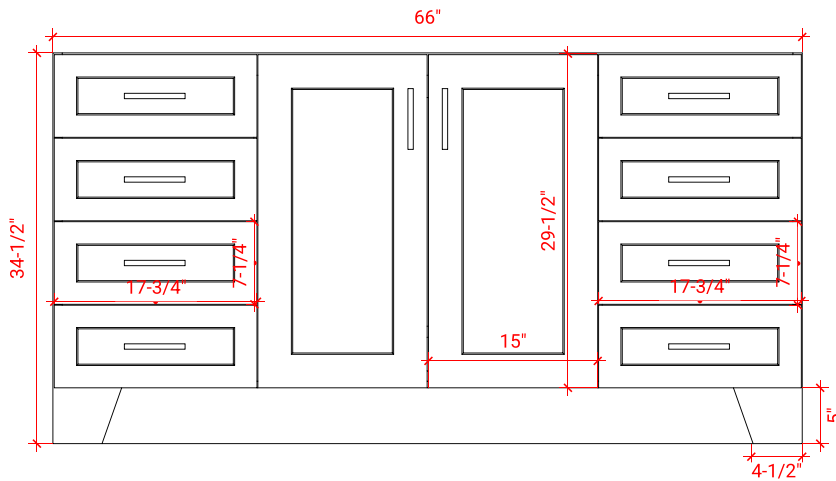

TAYLOR 66" SINGLE SINK BASE CABINET

ARIEL

Q066S

BASE CABINET DIMENSIONS

66" W x 21.6" D x 34.5" H

FEATURES

- Solid wood frame & plywood panels
- Dovetail drawers and joints
- Soft closing doors & drawers

HARDWARE FINISHES

Brushed Nickel Satin Brass Matte Black Polished Chrome

AVAILABLE COLORS

White Grey Midnight Blue

FRONT VIEW

SIDE VIEW

PLAN VIEW

OVERALL DIMENSIONS

66.25" W x 22" D x 1.5" H

COUNTERTOP OPTIONS

Carrara White Quartz
CQ-066S-OVL-CT

FEATURES

- Solid countertop with mitered edges & seams
- Undermount white oval sink
- Pre-drilled for 8" widespread faucet

INCLUDED

- Countertop
- Matching Backsplash
- Oval Sink

COUNTERTOP PLAN VIEW

EDGE SIDE VIEW

THREE DIMENSIONAL COUNTERTOP VIEW