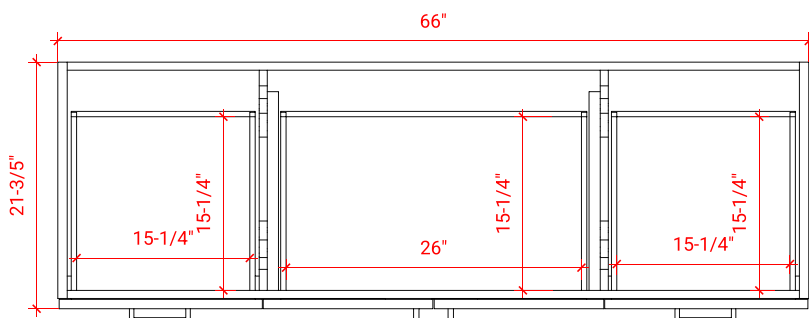

TAYLOR 66" SINGLE SINK BASE CABINET

ARIEL

Q066S

BASE CABINET DIMENSIONS

66" W x 21.6" D x 34.5" H

FEATURES

- Solid wood frame & plywood panels
- Dovetail drawers and joints
- Soft closing doors & drawers

HARDWARE FINISHES

Brushed Nickel Satin Brass Matte Black Polished Chrome

AVAILABLE COLORS

White Grey Midnight Blue

FRONT VIEW

SIDE VIEW

PLAN VIEW

OVERALL DIMENSIONS

66.25" W x 22" D x 1.5" H

COUNTERTOP PLAN VIEW

EDGE SIDE VIEW

THREE DIMENSIONAL COUNTERTOP VIEW