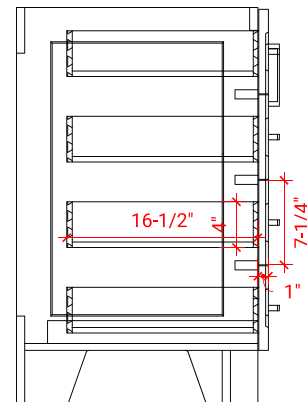

TAYLOR 66" SINGLE SINK BASE CABINET

ARIEL

Q066S

BASE CABINET DIMENSIONS

66" W x 21.6" D x 34.5" H

FEATURES

- Solid wood frame & plywood panels
- Dovetail drawers and joints
- Soft closing doors & drawers

HARDWARE FINISHES

Brushed Nickel Satin Brass Matte Black Polished Chrome

AVAILABLE COLORS

White Grey Midnight Blue

FRONT VIEW

SIDE VIEW

PLAN VIEW

OVERALL DIMENSIONS

66.25" W x 22" D x 1.5" H

COUNTERTOP PLAN VIEW

EDGE SIDE VIEW

THREE DIMENSIONAL COUNTERTOP VIEW