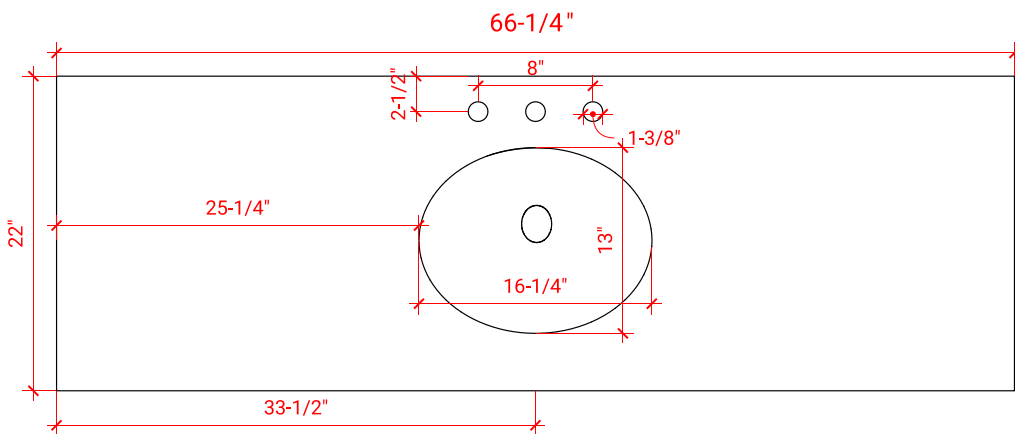

TAYLOR 66" SINGLE SINK BASE CABINET

ARIEL

Q066S

BASE CABINET DIMENSIONS

66" W x 21.6" D x 34.5" H

FEATURES

- Solid wood frame & plywood panels
- Dovetail drawers and joints
- Soft closing doors & drawers

HARDWARE FINISHES

Brushed Nickel Satin Brass Matte Black Polished Chrome

AVAILABLE COLORS

White Grey Midnight Blue

FRONT VIEW

SIDE VIEW

PLAN VIEW

OVERALL DIMENSIONS

66.25" W x 22" D x 1.5" H

COUNTERTOP OPTIONS

Carrara White Quartz
CQ-066S-OVL-CT

FEATURES

- Solid countertop with mitered edges & seams
- Undermount white oval sink
- Pre-drilled for 8" widespread faucet

INCLUDED

- Countertop
- Matching Backsplash
- Oval Sink

COUNTERTOP PLAN VIEW

EDGE SIDE VIEW

THREE DIMENSIONAL COUNTERTOP VIEW