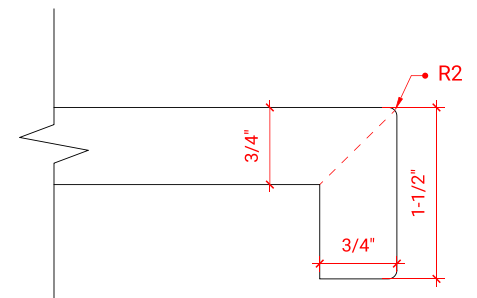

TAYLOR 66" SINGLE SINK BASE CABINET

ARIEL

Q066S

BASE CABINET DIMENSIONS

66" W x 21.6" D x 34.5" H

FEATURES

- Solid wood frame & plywood panels
- Dovetail drawers and joints
- Soft closing doors & drawers

HARDWARE FINISHES

OVERALL DIMENSIONS

66.25" W x 22" D x 1.5" H

COUNTERTOP OPTIONS

Carrara White Quartz
CQ-066S-REC-CT

FEATURES

- Solid countertop with mitered edges & seams
- Undermount white rectangular sink
- Pre-drilled for 8" widespread faucet

INCLUDED

- Countertop
- Matching Backsplash
- Rectangle Sink

COUNTERTOP PLAN VIEW

EDGE SIDE VIEW

THREE DIMENSIONAL COUNTERTOP VIEW