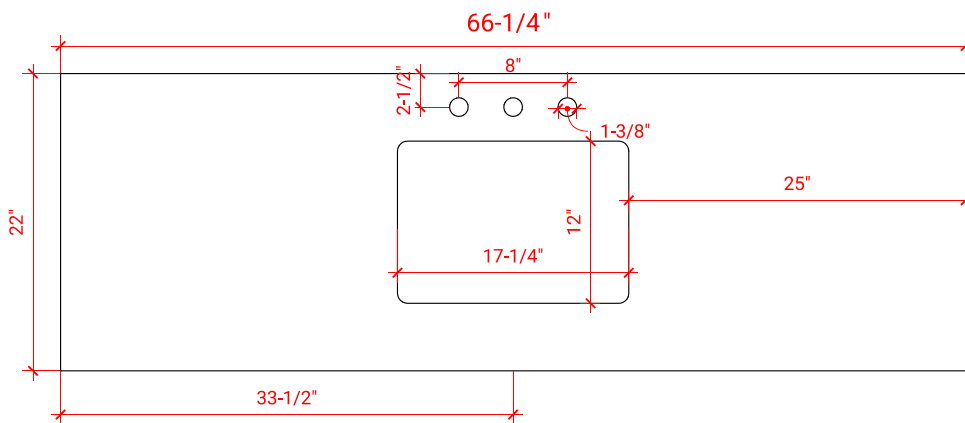

TAYLOR 66" SINGLE SINK BASE CABINET

ARIEL

Q066S

BASE CABINET DIMENSIONS

66" W x 21.6" D x 34.5" H

FEATURES

- Solid wood frame & plywood panels
- Dovetail drawers and joints
- Soft closing doors & drawers

HARDWARE FINISHES

OVERALL DIMENSIONS

66.25" W x 22" D x 1.5" H

COUNTERTOP OPTIONS

Carrara White Quartz
CQ-066S-REC-CT

FEATURES

- Solid countertop with mitered edges & seams
- Undermount white rectangular sink
- Pre-drilled for 8" widespread faucet

INCLUDED

- Countertop
- Matching Backsplash
- Rectangle Sink

COUNTERTOP PLAN VIEW

EDGE SIDE VIEW

THREE DIMENSIONAL COUNTERTOP VIEW