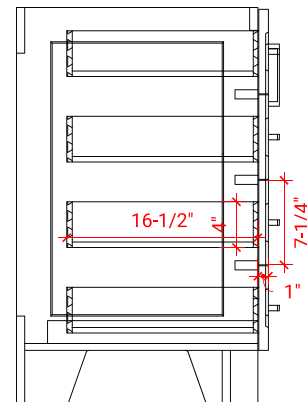

TAYLOR 66" SINGLE SINK BASE CABINET

ARIEL

Q066S

BASE CABINET DIMENSIONS

66" W x 21.6" D x 34.5" H

FEATURES

- Solid wood frame & plywood panels
- Dovetail drawers and joints
- Soft closing doors & drawers

HARDWARE FINISHES

Brushed Nickel Satin Brass Matte Black Polished Chrome

AVAILABLE COLORS

White Grey Midnight Blue

FRONT VIEW

SIDE VIEW

PLAN VIEW

66" SINGLE RECTANGLE SINK COUNTERTOP WITH 1.5 IN. THICKNESS

ARIEL

OVERALL DIMENSIONS

66.25" W x 22" D x 1.5" H

COUNTERTOP OPTIONS

Carrara White Quartz
CQ-066S-REC-CT

FEATURES

- Solid countertop with mitered edges & seams
- Undermount white rectangular sink
- Pre-drilled for 8" widespread faucet

INCLUDED

- Countertop
- Matching Backsplash
- Rectangle Sink

COUNTERTOP PLAN VIEW

EDGE SIDE VIEW

THREE DIMENSIONAL COUNTERTOP VIEW