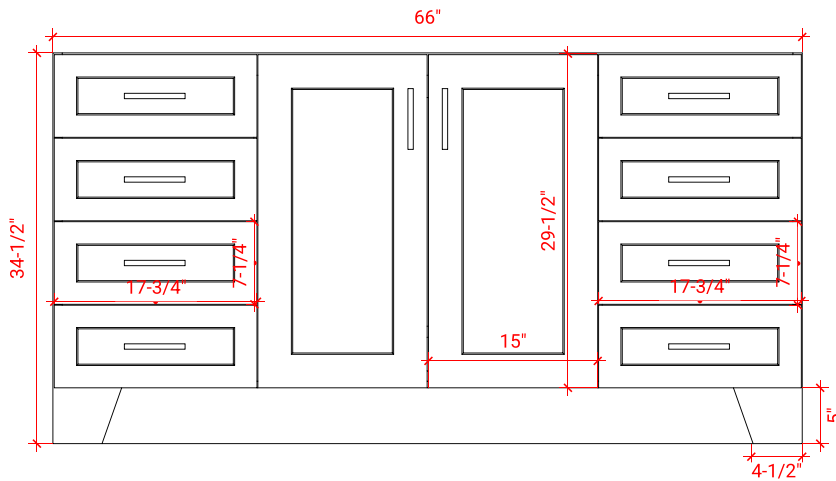

TAYLOR 66" SINGLE SINK BASE CABINET

ARIEL

Q066S

BASE CABINET DIMENSIONS

66" W x 21.6" D x 34.5" H

FEATURES

- Solid wood frame & plywood panels
- Dovetail drawers and joints
- Soft closing doors & drawers

HARDWARE FINISHES

Brushed Nickel Satin Brass Matte Black Polished Chrome

AVAILABLE COLORS

White Grey Midnight Blue

FRONT VIEW

SIDE VIEW

PLAN VIEW

66" SINGLE RECTANGLE SINK COUNTERTOP WITH 1.5 IN. THICKNESS

ARIEL

OVERALL DIMENSIONS

66.25" W x 22" D x 1.5" H

COUNTERTOP OPTIONS

Carrara White Quartz
CQ-066S-REC-CT

FEATURES

- Solid countertop with mitered edges & seams
- Undermount white rectangular sink
- Pre-drilled for 8" widespread faucet

INCLUDED

- Countertop
- Matching Backsplash
- Rectangle Sink

COUNTERTOP PLAN VIEW

EDGE SIDE VIEW

THREE DIMENSIONAL COUNTERTOP VIEW