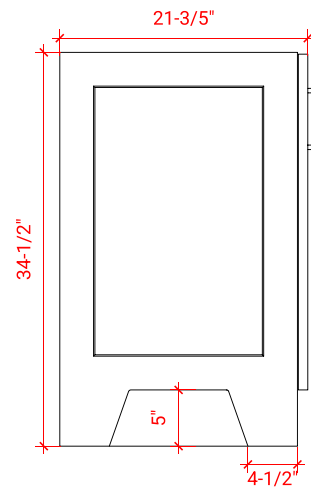

TAYLOR 66" SINGLE SINK BASE CABINET

ARIEL

Q066S

BASE CABINET DIMENSIONS

66" W x 21.6" D x 34.5" H

FEATURES

- Solid wood frame & plywood panels
- Dovetail drawers and joints
- Soft closing doors & drawers

HARDWARE FINISHES

Brushed Nickel Satin Brass Matte Black Polished Chrome

AVAILABLE COLORS

White Grey Midnight Blue

FRONT VIEW

SIDE VIEW

PLAN VIEW

66" SINGLE RECTANGLE SINK COUNTERTOP WITH 1.5 IN. THICKNESS

ARIEL

OVERALL DIMENSIONS

66.25" W x 22" D x 1.5" H

COUNTERTOP OPTIONS

Carrara White Quartz
CQ-066S-REC-CT

FEATURES

- Solid countertop with mitered edges & seams
- Undermount white rectangular sink
- Pre-drilled for 8" widespread faucet

INCLUDED

- Countertop
- Matching Backsplash
- Rectangle Sink

COUNTERTOP PLAN VIEW

EDGE SIDE VIEW

THREE DIMENSIONAL COUNTERTOP VIEW