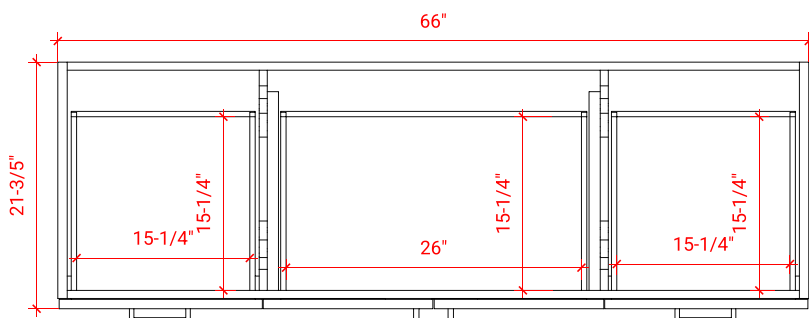

TAYLOR 66" SINGLE SINK BASE CABINET

ARIEL

Q066S

BASE CABINET DIMENSIONS

66" W x 21.6" D x 34.5" H

FEATURES

- Solid wood frame & plywood panels
- Dovetail drawers and joints
- Soft closing doors & drawers

HARDWARE FINISHES

Brushed Nickel Satin Brass Matte Black Polished Chrome

AVAILABLE COLORS

White Grey Midnight Blue

FRONT VIEW

SIDE VIEW

PLAN VIEW

66" SINGLE RECTANGLE SINK COUNTERTOP WITH 1.5 IN. THICKNESS

ARIEL

OVERALL DIMENSIONS

66.25" W x 22" D x 1.5" H

COUNTERTOP OPTIONS

Carrara White Quartz
CQ-066S-REC-CT

FEATURES

- Solid countertop with mitered edges & seams
- Undermount white rectangular sink
- Pre-drilled for 8" widespread faucet

INCLUDED

- Countertop
- Matching Backsplash
- Rectangle Sink

COUNTERTOP PLAN VIEW

EDGE SIDE VIEW

THREE DIMENSIONAL COUNTERTOP VIEW