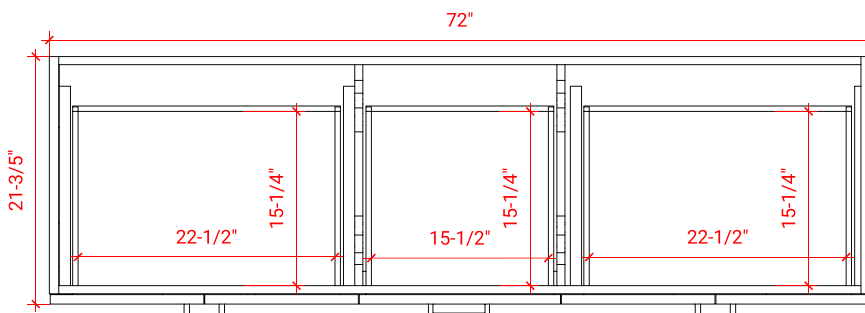

TAYLOR 72" DOUBLE SINK BASE CABINET

ARIEL

Q072D

BASE CABINET DIMENSIONS

72" W x 21.6" D x 34.5" H

FEATURES

- Solid wood frame & plywood panels
- Dovetail drawers and joints
- Soft closing doors & drawers

HARDWARE FINISHES

Brushed Nickel Satin Brass Matte Black Polished Chrome

AVAILABLE COLORS

White Grey Midnight Blue

FRONT VIEW

SIDE VIEW

PLAN VIEW

72" DOUBLE RECTANGLE SINK COUNTERTOP WITH 1.5 IN. THICKNESS

ARIEL

OVERALL DIMENSIONS

72.25" W x 22" D x 1.5" H

COUNTERTOP OPTIONS

Carrara White Quartz
CQ-072D-REC-CT

FEATURES

- Solid countertop with mitered edges & seams
- Undermount white rectangular sink
- Pre-drilled for 8" widespread faucet

INCLUDED

- Countertop
- Matching Backsplash
- Rectangle Sinks

COUNTERTOP PLAN VIEW

EDGE SIDE VIEW

THREE DIMENSIONAL COUNTERTOP VIEW