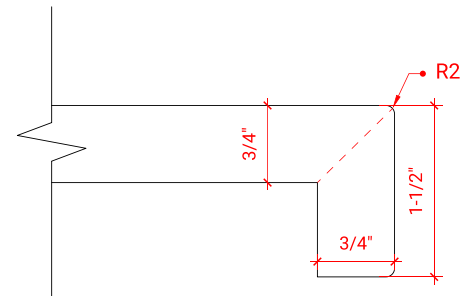

TAYLOR 72" DOUBLE SINK BASE CABINET

ARIEL

Q072D

BASE CABINET DIMENSIONS

72" W x 21.6" D x 34.5" H

FEATURES

- Solid wood frame & plywood panels
- Dovetail drawers and joints
- Soft closing doors & drawers

HARDWARE FINISHES

OVERALL DIMENSIONS

72.25" W x 22" D x 1.5" H

COUNTERTOP OPTIONS

Carrara White Quartz
CQ-072D-REC-CT

FEATURES

- Solid countertop with mitered edges & seams
- Undermount white rectangular sink
- Pre-drilled for 8" widespread faucet

INCLUDED

- Countertop
- Matching Backsplash
- Rectangle Sinks

COUNTERTOP PLAN VIEW

EDGE SIDE VIEW

THREE DIMENSIONAL COUNTERTOP VIEW