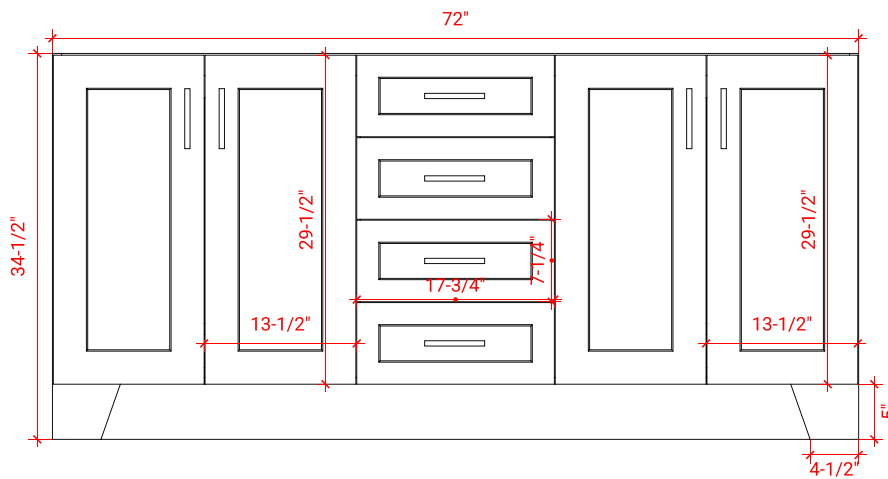

TAYLOR 72" DOUBLE SINK BASE CABINET

ARIEL

Q072D

BASE CABINET DIMENSIONS

72" W x 21.6" D x 34.5" H

FEATURES

- Solid wood frame & plywood panels
- Dovetail drawers and joints
- Soft closing doors & drawers

HARDWARE FINISHES

Brushed Nickel Satin Brass Matte Black Polished Chrome

AVAILABLE COLORS

White Grey Midnight Blue

FRONT VIEW

SIDE VIEW

PLAN VIEW

72" DOUBLE RECTANGLE SINK COUNTERTOP WITH 1.5 IN. THICKNESS

ARIEL

OVERALL DIMENSIONS

72.25" W x 22" D x 1.5" H

COUNTERTOP OPTIONS

Carrara White Quartz
CQ-072D-REC-CT

FEATURES

- Solid countertop with mitered edges & seams
- Undermount white rectangular sink
- Pre-drilled for 8" widespread faucet

INCLUDED

- Countertop
- Matching Backsplash
- Rectangle Sinks

COUNTERTOP PLAN VIEW

EDGE SIDE VIEW

THREE DIMENSIONAL COUNTERTOP VIEW