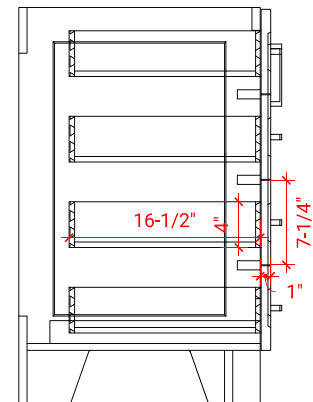

TAYLOR 72" DOUBLE SINK BASE CABINET

ARIEL

Q072D

BASE CABINET DIMENSIONS

72" W x 21.6" D x 34.5" H

FEATURES

- Solid wood frame & plywood panels
- Dovetail drawers and joints
- Soft closing doors & drawers

HARDWARE FINISHES

Brushed Nickel Satin Brass Matte Black Polished Chrome

AVAILABLE COLORS

White Grey Midnight Blue

FRONT VIEW

SIDE VIEW

PLAN VIEW

72" DOUBLE RECTANGLE SINK COUNTERTOP WITH 1.5 IN. THICKNESS

ARIEL

OVERALL DIMENSIONS

72.25" W x 22" D x 1.5" H

COUNTERTOP OPTIONS

Carrara White Quartz
CQ-072D-REC-CT

FEATURES

- Solid countertop with mitered edges & seams
- Undermount white rectangular sink
- Pre-drilled for 8" widespread faucet

INCLUDED

- Countertop
- Matching Backsplash
- Rectangle Sinks

COUNTERTOP PLAN VIEW

EDGE SIDE VIEW

THREE DIMENSIONAL COUNTERTOP VIEW