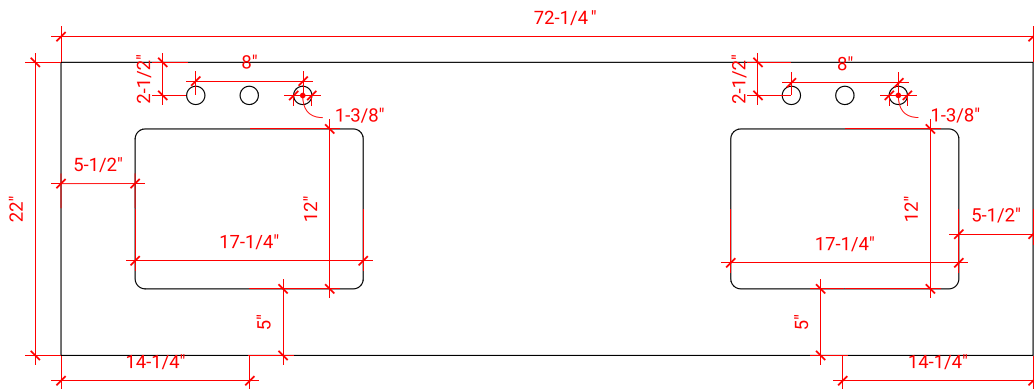

TAYLOR 72" DOUBLE SINK BASE CABINET

ARIEL

Q072D

BASE CABINET DIMENSIONS

72" W x 21.6" D x 34.5" H

FEATURES

- Solid wood frame & plywood panels
- Dovetail drawers and joints
- Soft closing doors & drawers

HARDWARE FINISHES

OVERALL DIMENSIONS

72.25" W x 22" D x 1.5" H

COUNTERTOP OPTIONS

Carrara White Quartz
CQ-072D-REC-CT

FEATURES

- Solid countertop with mitered edges & seams
- Undermount white rectangular sink
- Pre-drilled for 8" widespread faucet

INCLUDED

- Countertop
- Matching Backsplash
- Rectangle Sinks

COUNTERTOP PLAN VIEW

EDGE SIDE VIEW

THREE DIMENSIONAL COUNTERTOP VIEW