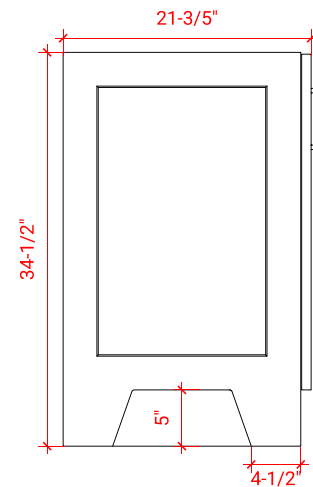

TAYLOR 72" DOUBLE SINK BASE CABINET

ARIEL

Q072D

BASE CABINET DIMENSIONS

72" W x 21.6" D x 34.5" H

FEATURES

- Solid wood frame & plywood panels
- Dovetail drawers and joints
- Soft closing doors & drawers

HARDWARE FINISHES

Brushed Nickel Satin Brass Matte Black Polished Chrome

AVAILABLE COLORS

White Grey Midnight Blue

FRONT VIEW

SIDE VIEW

PLAN VIEW

72" DOUBLE RECTANGLE SINK COUNTERTOP WITH 1.5 IN. THICKNESS

ARIEL

OVERALL DIMENSIONS

72.25" W x 22" D x 1.5" H

COUNTERTOP OPTIONS

Carrara White Quartz
CQ-072D-REC-CT

FEATURES

- Solid countertop with mitered edges & seams
- Undermount white rectangular sink
- Pre-drilled for 8" widespread faucet

INCLUDED

- Countertop
- Matching Backsplash
- Rectangle Sinks

COUNTERTOP PLAN VIEW

EDGE SIDE VIEW

THREE DIMENSIONAL COUNTERTOP VIEW