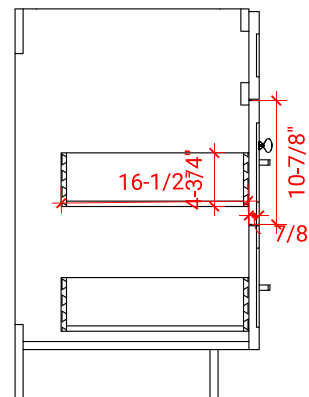

HAMLET 36" LEFT OFFSET CABINET

F036S-L

BASE CABINET DIMENSIONS

36" W x 21.5" D x 34.5" H

FEATURES

- Solid wood frame & plywood panels
- Dovetail drawers and joints
- Soft closing doors & drawers

HARDWARE FINISHES

Brushed Nickel Satin Brass Matte Black Polished Chrome

AVAILABLE COLORS

White Grey Midnight Blue Black

FRONT VIEW

SIDE VIEW

PLAN VIEW

OVERALL DIMENSIONS

36.25" W x 22" D x 1.5" H

COUNTERTOP PLAN VIEW

EDGE SIDE VIEW

THREE DIMENSIONAL COUNTERTOP VIEW