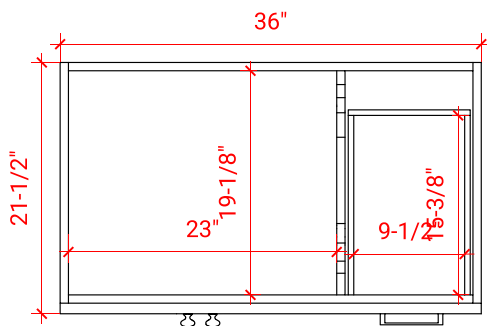

HAMLET 36" LEFT OFFSET CABINET

F036S-L

BASE CABINET DIMENSIONS

36" W x 21.5" D x 34.5" H

FEATURES

- Solid wood frame & plywood panels
- Dovetail drawers and joints
- Soft closing doors & drawers

HARDWARE FINISHES

Brushed Nickel Satin Brass Matte Black Polished Chrome

AVAILABLE COLORS

White Grey Midnight Blue Black

FRONT VIEW

SIDE VIEW

PLAN VIEW

OVERALL DIMENSIONS

36.25" W x 22" D x 1.5" H

COUNTERTOP PLAN VIEW

EDGE SIDE VIEW

THREE DIMENSIONAL COUNTERTOP VIEW