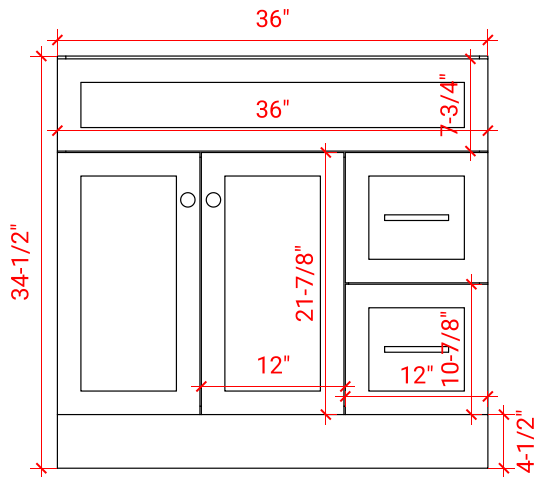

HAMLET 36" LEFT OFFSET CABINET

F036S-L

BASE CABINET DIMENSIONS

36" W x 21.5" D x 34.5" H

FEATURES

- Solid wood frame & plywood panels
- Dovetail drawers and joints
- Soft closing doors & drawers

HARDWARE FINISHES

Brushed Nickel Satin Brass Matte Black Polished Chrome

AVAILABLE COLORS

White Grey Midnight Blue Black

FRONT VIEW

SIDE VIEW

PLAN VIEW

OVERALL DIMENSIONS

36.25" W x 22" D x 1.5" H

COUNTERTOP OPTIONS

Carrara White Quartz
CQ-036S-L-OVL-CT

FEATURES

- Solid countertop with mitered edges & seams
- Undermount white oval sink
- Pre-drilled for 8" widespread faucet

INCLUDED

- Countertop
- Matching Backsplash
- Oval Sink

COUNTERTOP PLAN VIEW

EDGE SIDE VIEW

THREE DIMENSIONAL COUNTERTOP VIEW