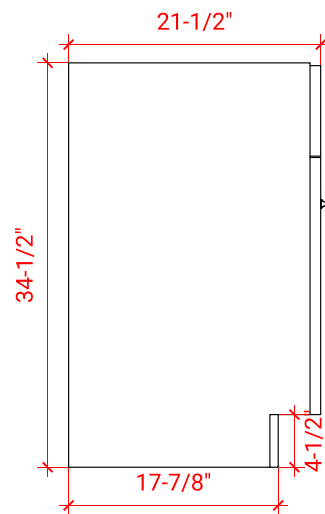

HAMLET 36" LEFT OFFSET CABINET

F036S-L

BASE CABINET DIMENSIONS

36" W x 21.5" D x 34.5" H

FEATURES

- Solid wood frame & plywood panels
- Dovetail drawers and joints
- Soft closing doors & drawers

HARDWARE FINISHES

Brushed Nickel Satin Brass Matte Black Polished Chrome

AVAILABLE COLORS

White Grey Midnight Blue Black

FRONT VIEW

SIDE VIEW

PLAN VIEW

OVERALL DIMENSIONS

36.25" W x 22" D x 1.5" H

COUNTERTOP PLAN VIEW

EDGE SIDE VIEW

THREE DIMENSIONAL COUNTERTOP VIEW