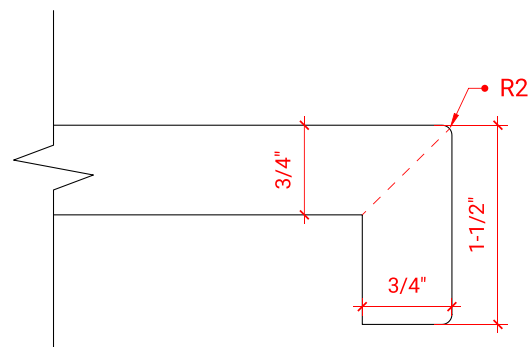

HAMLET 36" LEFT OFFSET CABINET

F036S-L

BASE CABINET DIMENSIONS

36" W x 21.5" D x 34.5" H

FEATURES

- Solid wood frame & plywood panels
- Dovetail drawers and joints
- Soft closing doors & drawers

HARDWARE FINISHES

Brushed Nickel Satin Brass Matte Black Polished Chrome

AVAILABLE COLORS

White Grey Midnight Blue Black

FRONT VIEW

SIDE VIEW

PLAN VIEW

OVERALL DIMENSIONS

36.25" W x 22" D x 1.5" H

COUNTERTOP OPTIONS

Carrara White Quartz
CQ-036S-L-OVL-CT

FEATURES

- Solid countertop with mitered edges & seams
- Undermount white oval sink
- Pre-drilled for 8" widespread faucet

INCLUDED

- Countertop
- Matching Backsplash
- Oval Sink

COUNTERTOP PLAN VIEW

EDGE SIDE VIEW

THREE DIMENSIONAL COUNTERTOP VIEW