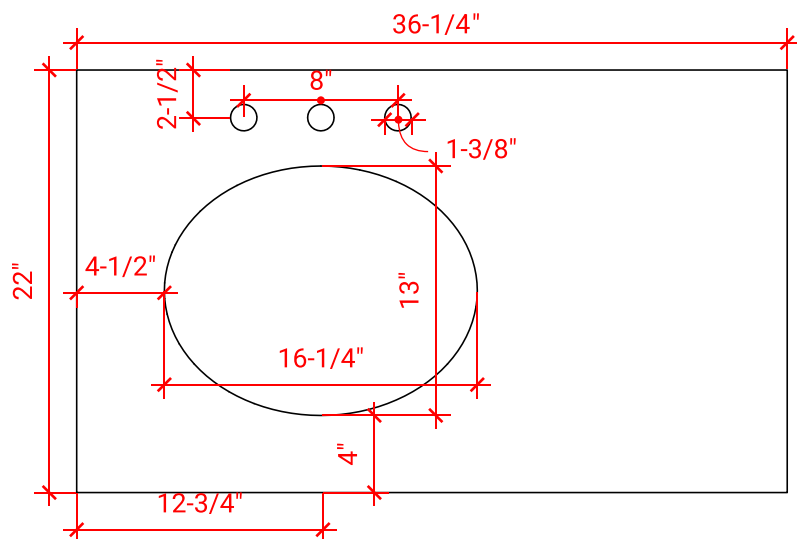

HAMLET 36" LEFT OFFSET CABINET

F036S-L

BASE CABINET DIMENSIONS

36" W x 21.5" D x 34.5" H

FEATURES

- Solid wood frame & plywood panels
- Dovetail drawers and joints
- Soft closing doors & drawers

HARDWARE FINISHES

Brushed Nickel Satin Brass Matte Black Polished Chrome

AVAILABLE COLORS

White Grey Midnight Blue Black

FRONT VIEW

SIDE VIEW

PLAN VIEW

OVERALL DIMENSIONS

36.25" W x 22" D x 1.5" H

COUNTERTOP OPTIONS

Carrara White Quartz
CQ-036S-L-OVL-CT

FEATURES

- Solid countertop with mitered edges & seams
- Undermount white oval sink
- Pre-drilled for 8" widespread faucet

INCLUDED

- Countertop
- Matching Backsplash
- Oval Sink

COUNTERTOP PLAN VIEW

EDGE SIDE VIEW

THREE DIMENSIONAL COUNTERTOP VIEW