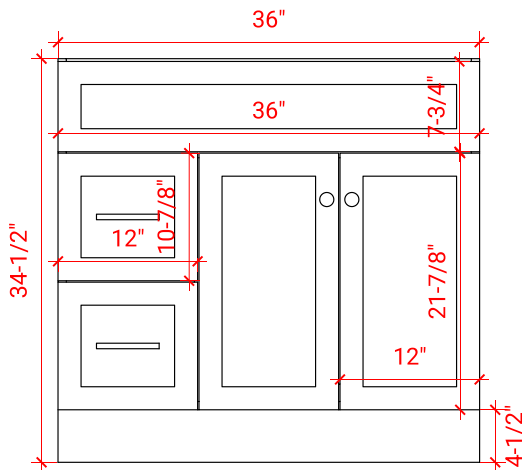

HAMLET 36" RIGHT OFFSET CABINET

ARIEL

F036S-R

BASE CABINET DIMENSIONS

36" W x 21.5" D x 34.5" H

FEATURES

- Solid wood frame & plywood panels
- Dovetail drawers and joints
- Soft closing doors & drawers

HARDWARE FINISHES

Brushed Nickel Satin Brass Matte Black Polished Chrome

AVAILABLE COLORS

White Grey Midnight Blue Black

FRONT VIEW

SIDE VIEW

PLAN VIEW

OVERALL DIMENSIONS

36.25" W x 22" D x 1.5" H

COUNTERTOP OPTIONS

Carrara White Quartz
CQ-036S-R-OVL-CT

FEATURES

- Solid countertop with mitered edges & seams
- Undermount white oval sink
- Pre-drilled for 8" widespread faucet

INCLUDED

- Countertop
- Matching Backsplash
- Oval Sink

COUNTERTOP PLAN VIEW

EDGE SIDE VIEW

THREE DIMENSIONAL COUNTERTOP VIEW