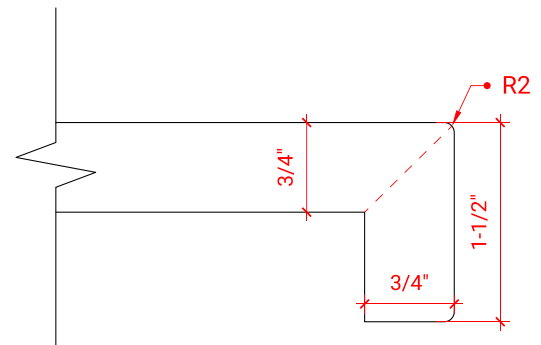

HAMLET 36" RIGHT OFFSET CABINET

ARIEL

F036S-R

BASE CABINET DIMENSIONS

36" W x 21.5" D x 34.5" H

FEATURES

- Solid wood frame & plywood panels
- Dovetail drawers and joints
- Soft closing doors & drawers

HARDWARE FINISHES

Brushed Nickel Satin Brass Matte Black Polished Chrome

AVAILABLE COLORS

White Grey Midnight Blue Black

FRONT VIEW

SIDE VIEW

PLAN VIEW

OVERALL DIMENSIONS

36.25" W x 22" D x 1.5" H

COUNTERTOP OPTIONS

Carrara White Quartz
CQ-036S-R-OVL-CT

FEATURES

- Solid countertop with mitered edges & seams
- Undermount white oval sink
- Pre-drilled for 8" widespread faucet

INCLUDED

- Countertop
- Matching Backsplash
- Oval Sink

COUNTERTOP PLAN VIEW

EDGE SIDE VIEW

THREE DIMENSIONAL COUNTERTOP VIEW