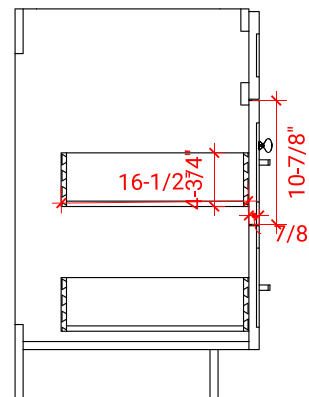

HAMLET 36" RIGHT OFFSET CABINET

ARIEL

F036S-R

BASE CABINET DIMENSIONS

36" W x 21.5" D x 34.5" H

FEATURES

- Solid wood frame & plywood panels
- Dovetail drawers and joints
- Soft closing doors & drawers

HARDWARE FINISHES

Brushed Nickel Satin Brass Matte Black Polished Chrome

AVAILABLE COLORS

White Grey Midnight Blue Black

FRONT VIEW

SIDE VIEW

PLAN VIEW

OVERALL DIMENSIONS

36.25" W x 22" D x 1.5" H

COUNTERTOP PLAN VIEW

EDGE SIDE VIEW

THREE DIMENSIONAL COUNTERTOP VIEW