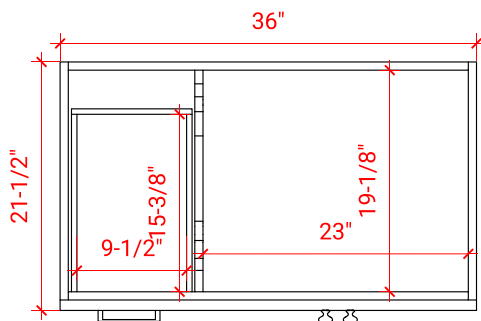

HAMLET 36" RIGHT OFFSET CABINET

ARIEL

F036S-R

BASE CABINET DIMENSIONS

36" W x 21.5" D x 34.5" H

FEATURES

- Solid wood frame & plywood panels
- Dovetail drawers and joints
- Soft closing doors & drawers

HARDWARE FINISHES

Brushed Nickel Satin Brass Matte Black Polished Chrome

AVAILABLE COLORS

White Grey Midnight Blue Black

FRONT VIEW

SIDE VIEW

PLAN VIEW

OVERALL DIMENSIONS

36.25" W x 22" D x 1.5" H

COUNTERTOP PLAN VIEW

EDGE SIDE VIEW

THREE DIMENSIONAL COUNTERTOP VIEW