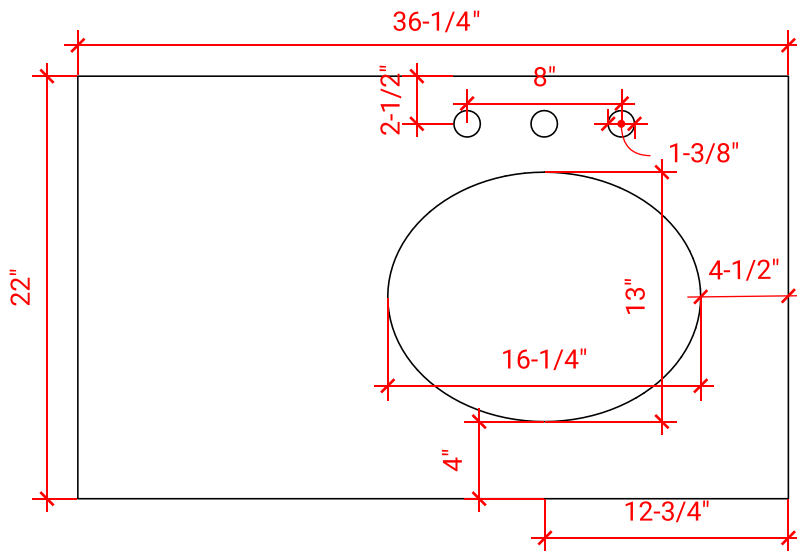

HAMLET 36" RIGHT OFFSET CABINET

ARIEL

F036S-R

BASE CABINET DIMENSIONS

36" W x 21.5" D x 34.5" H

FEATURES

- Solid wood frame & plywood panels
- Dovetail drawers and joints
- Soft closing doors & drawers

HARDWARE FINISHES

Brushed Nickel Satin Brass Matte Black Polished Chrome

AVAILABLE COLORS

White Grey Midnight Blue Black

FRONT VIEW

SIDE VIEW

PLAN VIEW

OVERALL DIMENSIONS

36.25" W x 22" D x 1.5" H

COUNTERTOP OPTIONS

Carrara White Quartz
CQ-036S-R-OVL-CT

FEATURES

- Solid countertop with mitered edges & seams
- Undermount white oval sink
- Pre-drilled for 8" widespread faucet

INCLUDED

- Countertop
- Matching Backsplash
- Oval Sink

COUNTERTOP PLAN VIEW

EDGE SIDE VIEW

THREE DIMENSIONAL COUNTERTOP VIEW