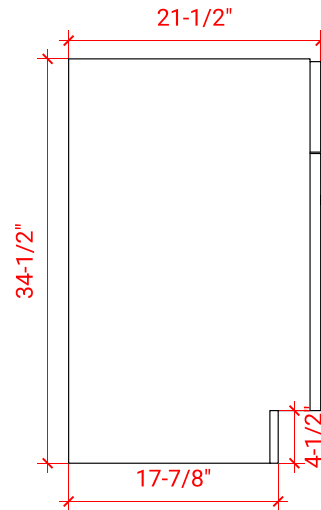

HAMLET 36" RIGHT OFFSET CABINET

ARIEL

F036S-R

BASE CABINET DIMENSIONS

36" W x 21.5" D x 34.5" H

FEATURES

- Solid wood frame & plywood panels
- Dovetail drawers and joints
- Soft closing doors & drawers

HARDWARE FINISHES

Brushed Nickel Satin Brass Matte Black Polished Chrome

AVAILABLE COLORS

White Grey Midnight Blue Black

FRONT VIEW

SIDE VIEW

PLAN VIEW

OVERALL DIMENSIONS

36.25" W x 22" D x 1.5" H

COUNTERTOP PLAN VIEW

EDGE SIDE VIEW

THREE DIMENSIONAL COUNTERTOP VIEW