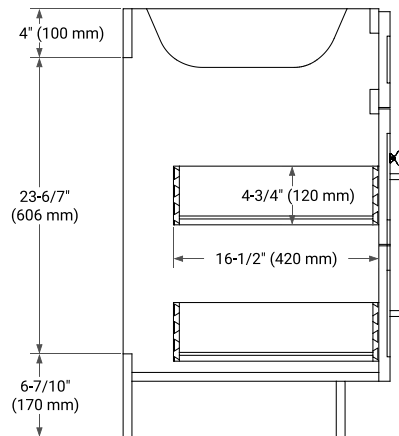

HAMLET 42" SINGLE SINK BASE CABINET

BASE CABINET DIMENSIONS

42" W x 21.5" D x 34.5" H

FEATURES

- Solid wood frame & plywood panels
- Dovetail drawers and joints
- Soft closing doors & drawers

HARDWARE FINISHES*

White Grey Midnight Blue Black

FRONT VIEW

SIDE VIEW

PLAN VIEW

42" SINGLE OVAL SINK COUNTERTOP WITH 1.5 IN. THICKNESS

ARIEL

OVERALL DIMENSIONS

42.25" W x 22" D x 1.5" H

COUNTERTOP PLAN VIEW

EDGE SIDE VIEW

THREE DIMENSIONAL COUNTERTOP VIEW