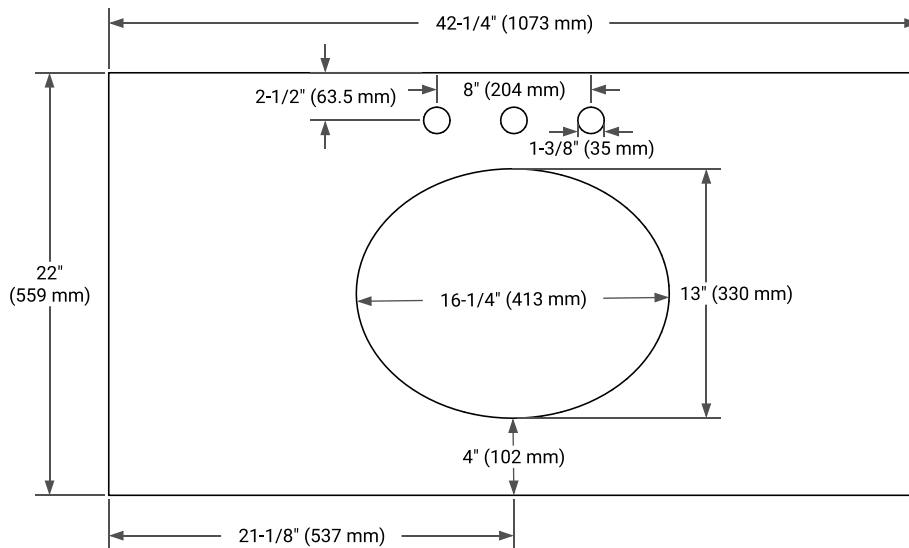

HAMLET 42" SINGLE SINK BASE CABINET

BASE CABINET DIMENSIONS

42" W x 21.5" D x 34.5" H

FEATURES

- Solid wood frame & plywood panels
- Dovetail drawers and joints
- Soft closing doors & drawers

HARDWARE FINISHES*

White Grey Midnight Blue Black

FRONT VIEW

SIDE VIEW

PLAN VIEW

42" SINGLE OVAL SINK COUNTERTOP WITH 1.5 IN. THICKNESS

ARIEL

OVERALL DIMENSIONS

42.25" W x 22" D x 1.5" H

COUNTERTOP OPTIONS

Carrara White Quartz

FEATURES

- Solid countertop with mitered edges & seams
- Undermount white oval sink
- Pre-drilled for 8" widespread faucet

INCLUDED

- Countertop
- Matching Backsplash
- Oval Sink

COUNTERTOP PLAN VIEW

EDGE SIDE VIEW

THREE DIMENSIONAL COUNTERTOP VIEW