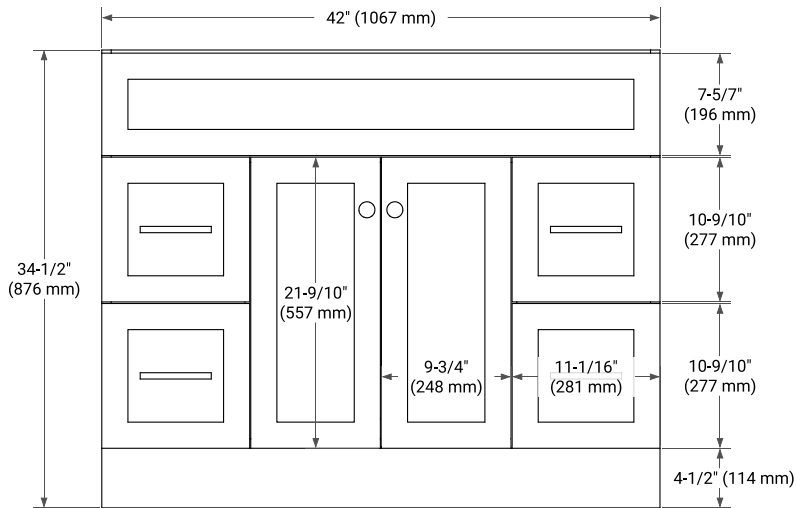

HAMLET 42" SINGLE SINK BASE CABINET

BASE CABINET DIMENSIONS

42" W x 21.5" D x 34.5" H

FEATURES

- Solid wood frame & plywood panels
- Dovetail drawers and joints
- Soft closing doors & drawers

HARDWARE FINISHES*

White Grey Midnight Blue Black

FRONT VIEW

SIDE VIEW

PLAN VIEW

42" SINGLE OVAL SINK COUNTERTOP WITH 1.5 IN. THICKNESS

ARIEL

OVERALL DIMENSIONS

42.25" W x 22" D x 1.5" H

COUNTERTOP PLAN VIEW

EDGE SIDE VIEW

THREE DIMENSIONAL COUNTERTOP VIEW