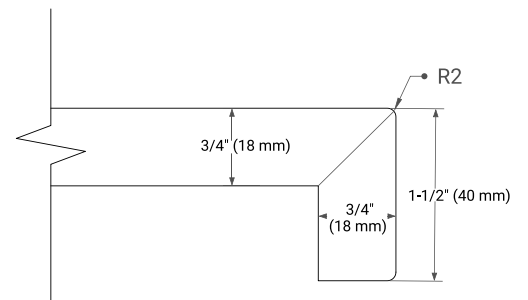

White Grey Midnight Blue Black

FRONT VIEW

SIDE VIEW

PLAN VIEW

42" SINGLE OVAL SINK COUNTERTOP WITH 1.5 IN. THICKNESS

ARIEL

OVERALL DIMENSIONS

42.25" W x 22" D x 1.5" H

COUNTERTOP OPTIONS

Carrara White Quartz

FEATURES

- Solid countertop with mitered edges & seams
- Undermount white oval sink
- Pre-drilled for 8" widespread faucet

INCLUDED

- Countertop
- Matching Backsplash
- Oval Sink

COUNTERTOP PLAN VIEW

EDGE SIDE VIEW

THREE DIMENSIONAL COUNTERTOP VIEW