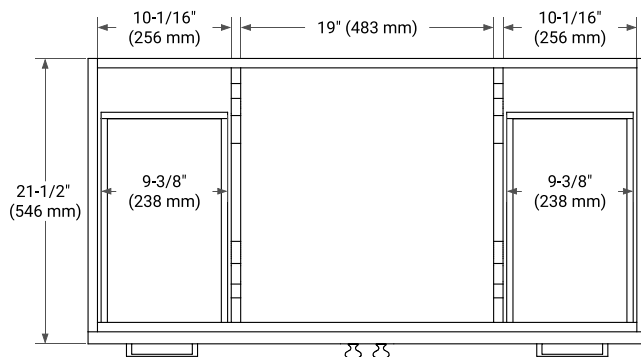

HAMLET 42" SINGLE SINK BASE CABINET

BASE CABINET DIMENSIONS

42" W x 21.5" D x 34.5" H

FEATURES

- Solid wood frame & plywood panels
- Dovetail drawers and joints
- Soft closing doors & drawers

HARDWARE FINISHES*

White Grey Midnight Blue Black

FRONT VIEW

SIDE VIEW

PLAN VIEW

42" SINGLE OVAL SINK COUNTERTOP WITH 1.5 IN. THICKNESS

ARIEL

OVERALL DIMENSIONS

42.25" W x 22" D x 1.5" H

COUNTERTOP PLAN VIEW

EDGE SIDE VIEW

THREE DIMENSIONAL COUNTERTOP VIEW