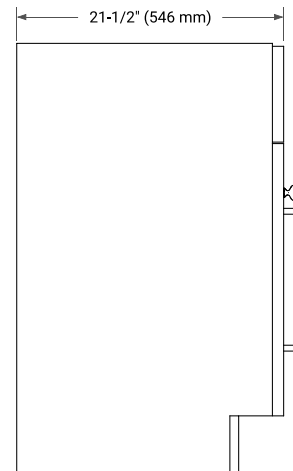

HAMLET 42" SINGLE SINK BASE CABINET

BASE CABINET DIMENSIONS

42" W x 21.5" D x 34.5" H

FEATURES

- Solid wood frame & plywood panels
- Dovetail drawers and joints
- Soft closing doors & drawers

HARDWARE FINISHES*

White Grey Midnight Blue Black

FRONT VIEW

SIDE VIEW

PLAN VIEW

42" SINGLE OVAL SINK COUNTERTOP WITH 1.5 IN. THICKNESS

ARIEL

OVERALL DIMENSIONS

42.25" W x 22" D x 1.5" H

COUNTERTOP PLAN VIEW

EDGE SIDE VIEW

THREE DIMENSIONAL COUNTERTOP VIEW