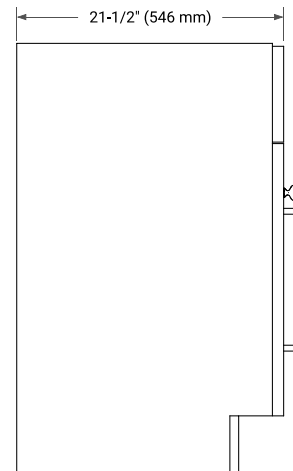

HAMLET 42" SINGLE SINK BASE CABINET

BASE CABINET DIMENSIONS

42" W x 21.5" D x 34.5" H

FEATURES

- Solid wood frame & plywood panels
- Dovetail drawers and joints
- Soft closing doors & drawers

HARDWARE FINISHES*

White Grey Midnight Blue Black

FRONT VIEW

SIDE VIEW

PLAN VIEW

42" SINGLE RECTANGLE SINK COUNTERTOP WITH 1.5 IN. THICKNESS

ARIEL

OVERALL DIMENSIONS

42.25" W x 22" D x 1.5" H

COUNTERTOP PLAN VIEW

EDGE SIDE VIEW

THREE DIMENSIONAL COUNTERTOP VIEW