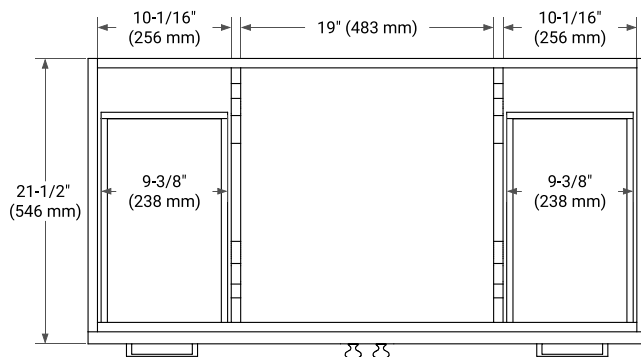

HAMLET 42" SINGLE SINK BASE CABINET

BASE CABINET DIMENSIONS

42" W x 21.5" D x 34.5" H

FEATURES

- Solid wood frame & plywood panels
- Dovetail drawers and joints
- Soft closing doors & drawers

HARDWARE FINISHES*

White Grey Midnight Blue Black

FRONT VIEW

SIDE VIEW

PLAN VIEW

42" SINGLE RECTANGLE SINK COUNTERTOP WITH 1.5 IN. THICKNESS

ARIEL

OVERALL DIMENSIONS

42.25" W x 22" D x 1.5" H

COUNTERTOP PLAN VIEW

EDGE SIDE VIEW

THREE DIMENSIONAL COUNTERTOP VIEW