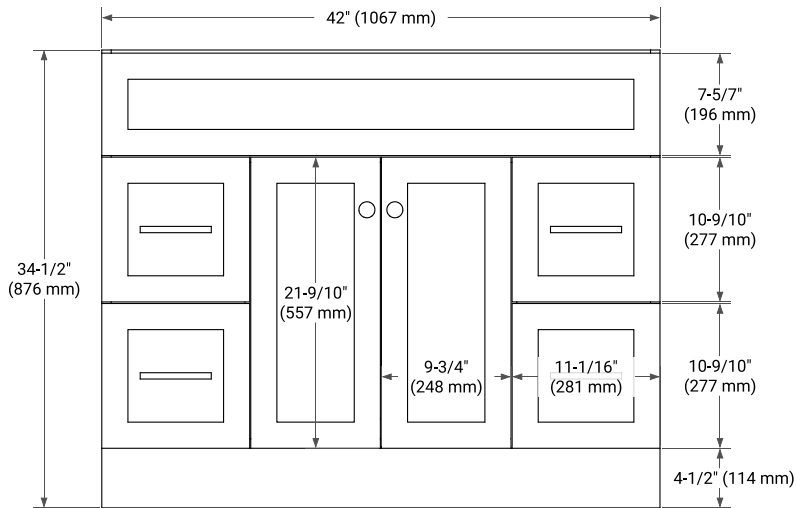

HAMLET 42" SINGLE SINK BASE CABINET

BASE CABINET DIMENSIONS

42" W x 21.5" D x 34.5" H

FEATURES

- Solid wood frame & plywood panels
- Dovetail drawers and joints
- Soft closing doors & drawers

HARDWARE FINISHES*

White Grey Midnight Blue Black

FRONT VIEW

SIDE VIEW

PLAN VIEW

42" SINGLE RECTANGLE SINK COUNTERTOP WITH 1.5 IN. THICKNESS

ARIEL

OVERALL DIMENSIONS

42.25" W x 22" D x 1.5" H

COUNTERTOP OPTIONS

Carrara White Quartz

FEATURES

- Solid countertop with mitered edges & seams
- Undermount white rectangular sink
- Pre-drilled for 8" widespread faucet

INCLUDED

- Countertop
- Matching Backsplash
- Rectangle Sink

COUNTERTOP PLAN VIEW

EDGE SIDE VIEW

THREE DIMENSIONAL COUNTERTOP VIEW