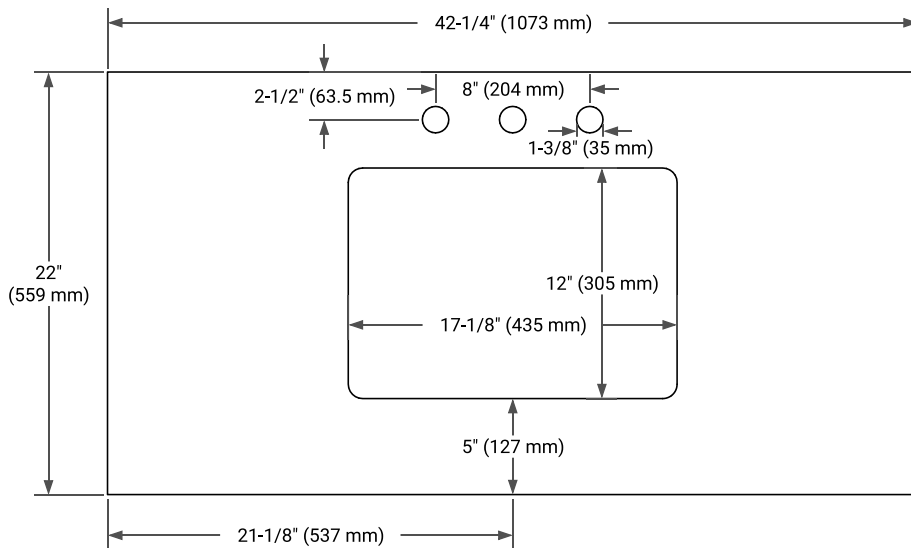

White Grey Midnight Blue Black

FRONT VIEW

SIDE VIEW

PLAN VIEW

42" SINGLE RECTANGLE SINK COUNTERTOP WITH 1.5 IN. THICKNESS

ARIEL

OVERALL DIMENSIONS

42.25" W x 22" D x 1.5" H

COUNTERTOP OPTIONS

Carrara White Quartz

FEATURES

- Solid countertop with mitered edges & seams
- Undermount white rectangular sink
- Pre-drilled for 8" widespread faucet

INCLUDED

- Countertop
- Matching Backsplash
- Rectangle Sink

COUNTERTOP PLAN VIEW

EDGE SIDE VIEW

THREE DIMENSIONAL COUNTERTOP VIEW