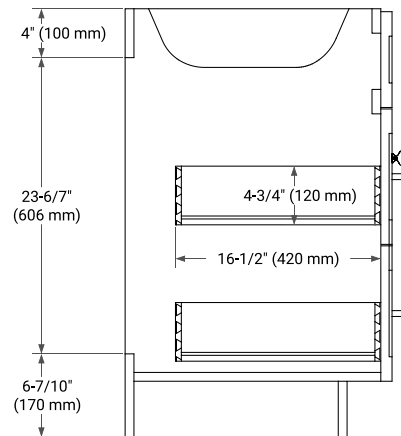

HAMLET 42" SINGLE SINK BASE CABINET

BASE CABINET DIMENSIONS

42" W x 21.5" D x 34.5" H

FEATURES

- Solid wood frame & plywood panels
- Dovetail drawers and joints
- Soft closing doors & drawers

HARDWARE FINISHES*

White Grey Midnight Blue Black

FRONT VIEW

SIDE VIEW

PLAN VIEW

42" SINGLE RECTANGLE SINK COUNTERTOP WITH 1.5 IN. THICKNESS

ARIEL

OVERALL DIMENSIONS

42.25" W x 22" D x 1.5" H

COUNTERTOP OPTIONS

Carrara White Quartz

FEATURES

- Solid countertop with mitered edges & seams
- Undermount white rectangular sink
- Pre-drilled for 8" widespread faucet

INCLUDED

- Countertop
- Matching Backsplash
- Rectangle Sink

COUNTERTOP PLAN VIEW

EDGE SIDE VIEW

THREE DIMENSIONAL COUNTERTOP VIEW