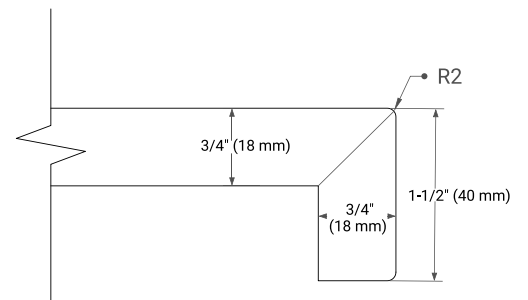

White Grey Midnight Blue Black

FRONT VIEW

SIDE VIEW

PLAN VIEW

42" SINGLE RECTANGLE SINK COUNTERTOP WITH 1.5 IN. THICKNESS

ARIEL

OVERALL DIMENSIONS

42.25" W x 22" D x 1.5" H

COUNTERTOP OPTIONS

Carrara White Quartz

FEATURES

- Solid countertop with mitered edges & seams
- Undermount white rectangular sink
- Pre-drilled for 8" widespread faucet

INCLUDED

- Countertop
- Matching Backsplash
- Rectangle Sink

COUNTERTOP PLAN VIEW

EDGE SIDE VIEW

THREE DIMENSIONAL COUNTERTOP VIEW