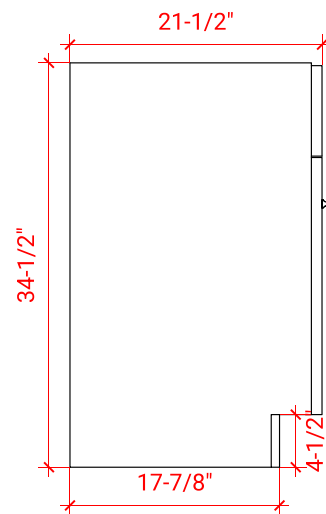

## BASE CABINET DIMENSIONS

42" W x 21.5" D x 34.5" H

## AVAILABLE COLORS

White    Grey    Midnight Blue    Black

FRONT VIEW

SIDE VIEW

PLAN VIEW

OVERALL DIMENSIONS

42.25" W x 22" D x 1.5" H

COUNTERTOP OPTIONS

COUNTERTOP PLAN VIEW

EDGE SIDE VIEW

THREE DIMENSIONAL COUNTERTOP VIEW