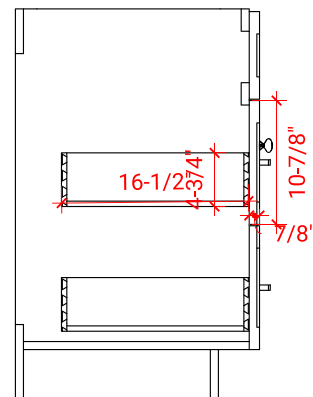

## BASE CABINET DIMENSIONS

42" W x 21.5" D x 34.5" H

## AVAILABLE COLORS

White    Grey    Midnight Blue    Black

FRONT VIEW

SIDE VIEW

PLAN VIEW

OVERALL DIMENSIONS

42.25" W x 22" D x 1.5" H

COUNTERTOP OPTIONS

COUNTERTOP PLAN VIEW

EDGE SIDE VIEW

THREE DIMENSIONAL COUNTERTOP VIEW