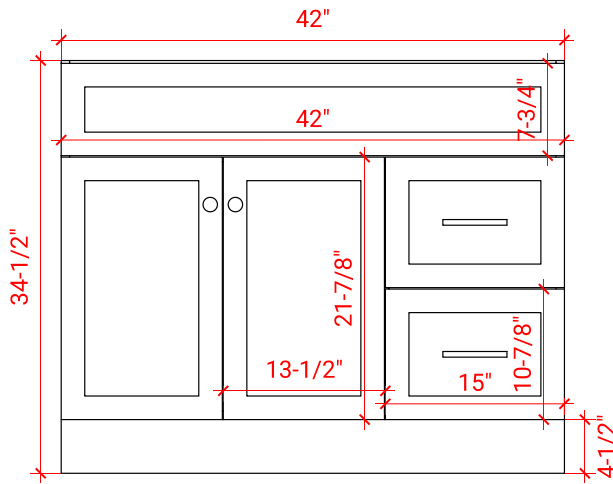

## BASE CABINET DIMENSIONS

42" W x 21.5" D x 34.5" H

## AVAILABLE COLORS

White    Grey    Midnight Blue    Black

FRONT VIEW

SIDE VIEW

PLAN VIEW

OVERALL DIMENSIONS

42.25" W x 22" D x 1.5" H

COUNTERTOP OPTIONS

COUNTERTOP PLAN VIEW

EDGE SIDE VIEW

THREE DIMENSIONAL COUNTERTOP VIEW