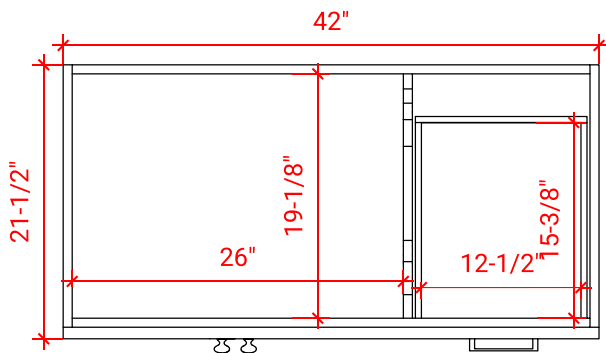

## BASE CABINET DIMENSIONS

42" W x 21.5" D x 34.5" H

## AVAILABLE COLORS

White    Grey    Midnight Blue    Black

FRONT VIEW

SIDE VIEW

PLAN VIEW

OVERALL DIMENSIONS

42.25" W x 22" D x 1.5" H

COUNTERTOP OPTIONS

COUNTERTOP PLAN VIEW

EDGE SIDE VIEW

THREE DIMENSIONAL COUNTERTOP VIEW