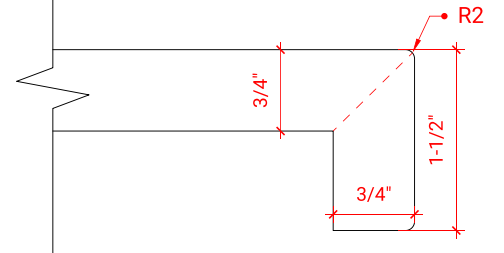

## AVAILABLE COLORS

White    Grey    Midnight Blue    Black

FRONT VIEW

SIDE VIEW

PLAN VIEW

OVERALL DIMENSIONS

42.25" W x 22" D x 1.5" H

COUNTERTOP OPTIONS

Carrara White Quartz  
CQ-042S-L-OVL-CT

FEATURES

- Solid countertop with mitered edges & seams
- Undermount white oval sink
- Pre-drilled for 8" widespread faucet

INCLUDED

- Countertop
- Matching Backsplash
- Oval Sink

COUNTERTOP PLAN VIEW

EDGE SIDE VIEW

THREE DIMENSIONAL COUNTERTOP VIEW