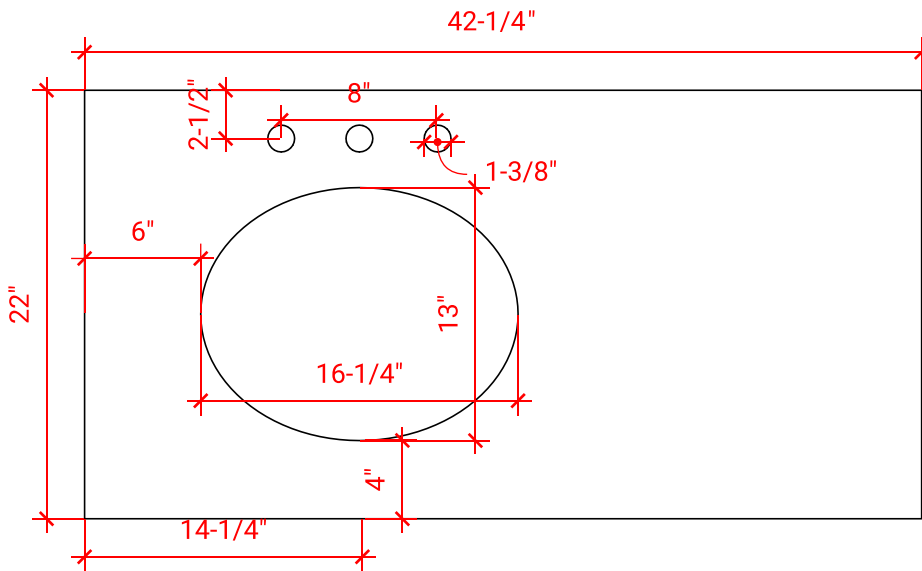

## BASE CABINET DIMENSIONS

42" W x 21.5" D x 34.5" H

## AVAILABLE COLORS

White    Grey    Midnight Blue    Black

FRONT VIEW

SIDE VIEW

PLAN VIEW

OVERALL DIMENSIONS

42.25" W x 22" D x 1.5" H

COUNTERTOP OPTIONS

COUNTERTOP PLAN VIEW

EDGE SIDE VIEW

THREE DIMENSIONAL COUNTERTOP VIEW