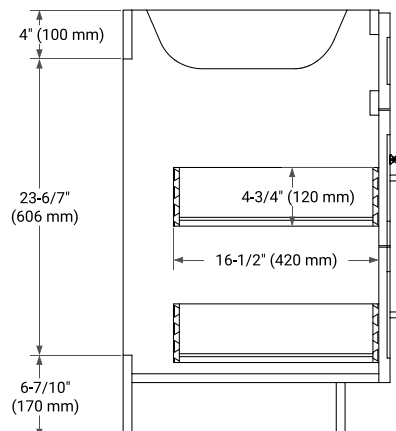

HAMLET 42" RIGHT OFFSET CABINET

BASE CABINET DIMENSIONS

42" W x 21.5" D x 34.5" H

FEATURES

- Solid wood frame & plywood panels
- Dovetail drawers and joints
- Soft closing doors & drawers

HARDWARE FINISHES*

White Grey Midnight Blue Black

FRONT VIEW

SIDE VIEW

PLAN VIEW

42" RIGHT RECTANGLE SINK COUNTERTOP WITH 1.5 IN. THICKNESS

ARIEL

OVERALL DIMENSIONS

42.25" W x 22" D x 1.5" H

COUNTERTOP OPTIONS

Carrara White Quartz

FEATURES

- Solid countertop with mitered edges & seams
- Undermount white rectangular sink
- Pre-drilled for 8" widespread faucet

INCLUDED

- Countertop
- Matching Backsplash
- Rectangle Sink

COUNTERTOP PLAN VIEW

EDGE SIDE VIEW

THREE DIMENSIONAL COUNTERTOP VIEW