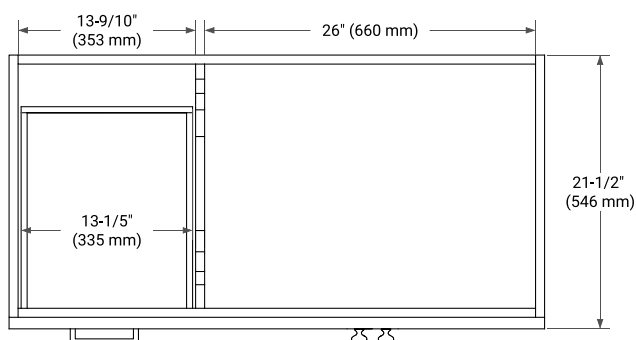

HAMLET 42" RIGHT OFFSET CABINET

BASE CABINET DIMENSIONS

42" W x 21.5" D x 34.5" H

FEATURES

- Solid wood frame & plywood panels
- Dovetail drawers and joints
- Soft closing doors & drawers

HARDWARE FINISHES*

White Grey Midnight Blue Black

FRONT VIEW

SIDE VIEW

PLAN VIEW

42" RIGHT RECTANGLE SINK COUNTERTOP WITH 1.5 IN. THICKNESS

ARIEL

OVERALL DIMENSIONS

42.25" W x 22" D x 1.5" H

COUNTERTOP PLAN VIEW

EDGE SIDE VIEW

THREE DIMENSIONAL COUNTERTOP VIEW