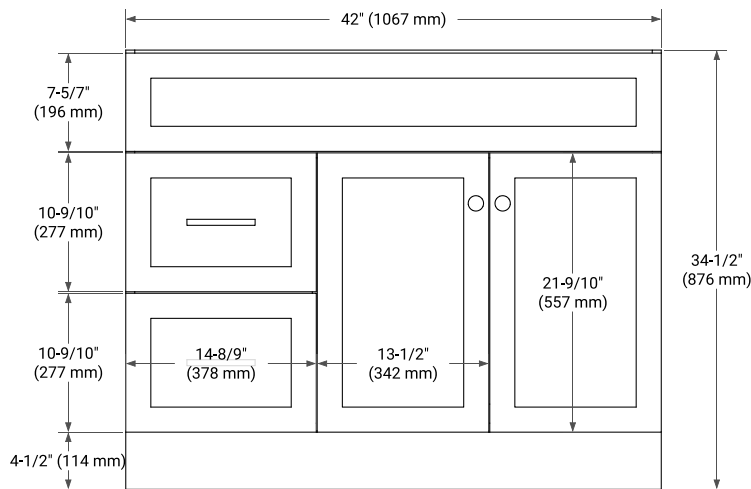

HAMLET 42" RIGHT OFFSET CABINET

BASE CABINET DIMENSIONS

42" W x 21.5" D x 34.5" H

FEATURES

- Solid wood frame & plywood panels
- Dovetail drawers and joints
- Soft closing doors & drawers

HARDWARE FINISHES*

White Grey Midnight Blue Black

FRONT VIEW

SIDE VIEW

PLAN VIEW

42" RIGHT RECTANGLE SINK COUNTERTOP WITH 1.5 IN. THICKNESS

ARIEL

OVERALL DIMENSIONS

42.25" W x 22" D x 1.5" H

COUNTERTOP OPTIONS

Carrara White Quartz

FEATURES

- Solid countertop with mitered edges & seams
- Undermount white rectangular sink
- Pre-drilled for 8" widespread faucet

INCLUDED

- Countertop
- Matching Backsplash
- Rectangle Sink

COUNTERTOP PLAN VIEW

EDGE SIDE VIEW

THREE DIMENSIONAL COUNTERTOP VIEW