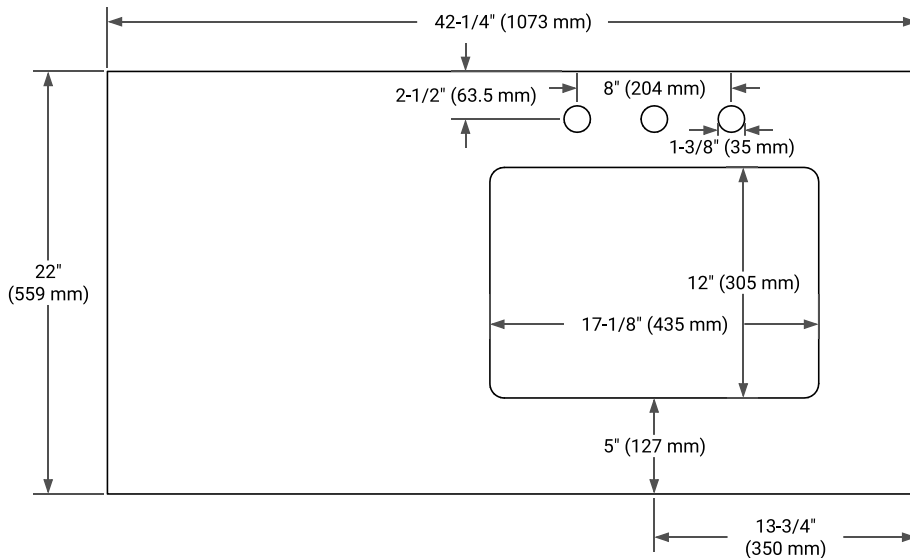

HAMLET 42" RIGHT OFFSET CABINET

BASE CABINET DIMENSIONS

42" W x 21.5" D x 34.5" H

FEATURES

- Solid wood frame & plywood panels
- Dovetail drawers and joints
- Soft closing doors & drawers

HARDWARE FINISHES*

White Grey Midnight Blue Black

FRONT VIEW

SIDE VIEW

PLAN VIEW

42" RIGHT RECTANGLE SINK COUNTERTOP WITH 1.5 IN. THICKNESS

ARIEL

OVERALL DIMENSIONS

42.25" W x 22" D x 1.5" H

COUNTERTOP OPTIONS

Carrara White Quartz

FEATURES

- Solid countertop with mitered edges & seams
- Undermount white rectangular sink
- Pre-drilled for 8" widespread faucet

INCLUDED

- Countertop
- Matching Backsplash
- Rectangle Sink

COUNTERTOP PLAN VIEW

EDGE SIDE VIEW

THREE DIMENSIONAL COUNTERTOP VIEW