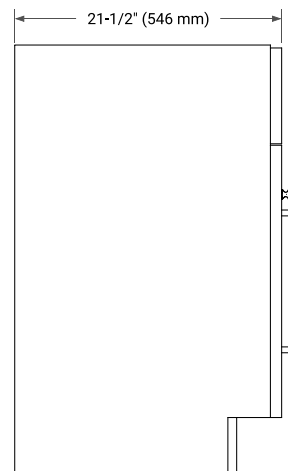

HAMLET 42" RIGHT OFFSET CABINET

BASE CABINET DIMENSIONS

42" W x 21.5" D x 34.5" H

FEATURES

- Solid wood frame & plywood panels
- Dovetail drawers and joints
- Soft closing doors & drawers

HARDWARE FINISHES*

White Grey Midnight Blue Black

FRONT VIEW

SIDE VIEW

PLAN VIEW

42" RIGHT RECTANGLE SINK COUNTERTOP WITH 1.5 IN. THICKNESS

ARIEL

OVERALL DIMENSIONS

42.25" W x 22" D x 1.5" H

COUNTERTOP OPTIONS

Carrara White Quartz

FEATURES

- Solid countertop with mitered edges & seams
- Undermount white rectangular sink
- Pre-drilled for 8" widespread faucet

INCLUDED

- Countertop
- Matching Backsplash
- Rectangle Sink

COUNTERTOP PLAN VIEW

EDGE SIDE VIEW

THREE DIMENSIONAL COUNTERTOP VIEW