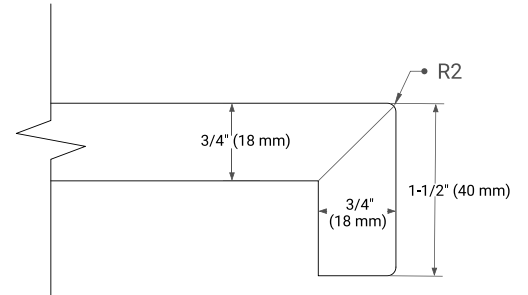

HAMLET 42" RIGHT OFFSET CABINET

BASE CABINET DIMENSIONS

42" W x 21.5" D x 34.5" H

FEATURES

- Solid wood frame & plywood panels
- Dovetail drawers and joints
- Soft closing doors & drawers

HARDWARE FINISHES*

White Grey Midnight Blue Black

FRONT VIEW

SIDE VIEW

PLAN VIEW

42" RIGHT RECTANGLE SINK COUNTERTOP WITH 1.5 IN. THICKNESS

ARIEL

OVERALL DIMENSIONS

42.25" W x 22" D x 1.5" H

COUNTERTOP OPTIONS

Carrara White Quartz

FEATURES

- Solid countertop with mitered edges & seams
- Undermount white rectangular sink
- Pre-drilled for 8" widespread faucet

INCLUDED

- Countertop
- Matching Backsplash
- Rectangle Sink

COUNTERTOP PLAN VIEW

EDGE SIDE VIEW

THREE DIMENSIONAL COUNTERTOP VIEW