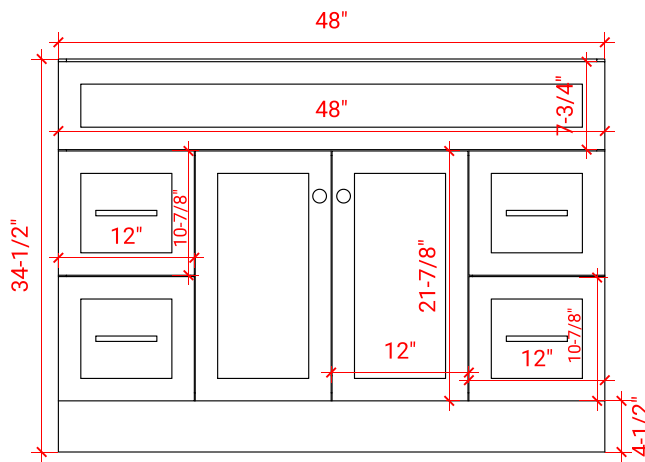

HAMLET 48" SINGLE SINK BASE CABINET

ARIEL

FO48S

BASE CABINET DIMENSIONS

48" W x 21.5" D x 34.5" H

FEATURES

- Solid wood frame & plywood panels
- Dovetail drawers and joints
- Soft closing doors & drawers

HARDWARE FINISHES

Brushed Nickel Satin Brass Matte Black Polished Chrome

AVAILABLE COLORS

White Grey Midnight Blue Black

FRONT VIEW

SIDE VIEW

PLAN VIEW

48" SINGLE OVAL SINK COUNTERTOP WITH 1.5 IN. THICKNESS

ARIEL

OVERALL DIMENSIONS

48.25" W x 22" D x 1.5" H

COUNTERTOP OPTIONS

Carrara White Quartz
CQ-048S-OVL-CT

FEATURES

- Solid countertop with mitered edges & seams
- Undermount white oval sink
- Pre-drilled for 8" widespread faucet

INCLUDED

- Countertop
- Matching Backsplash
- Oval Sink

COUNTERTOP PLAN VIEW

EDGE SIDE VIEW

THREE DIMENSIONAL COUNTERTOP VIEW