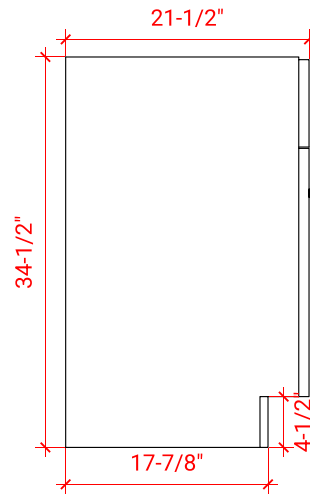

HAMLET 48" SINGLE SINK BASE CABINET

ARIEL

FO48S

BASE CABINET DIMENSIONS

48" W x 21.5" D x 34.5" H

FEATURES

- Solid wood frame & plywood panels
- Dovetail drawers and joints
- Soft closing doors & drawers

HARDWARE FINISHES

Brushed Nickel Satin Brass Matte Black Polished Chrome

AVAILABLE COLORS

White Grey Midnight Blue Black

FRONT VIEW

SIDE VIEW

PLAN VIEW

48" SINGLE OVAL SINK COUNTERTOP WITH 1.5 IN. THICKNESS

ARIEL

OVERALL DIMENSIONS

48.25" W x 22" D x 1.5" H

COUNTERTOP OPTIONS

Carrara White Quartz
CQ-048S-OVL-CT

FEATURES

- Solid countertop with mitered edges & seams
- Undermount white oval sink
- Pre-drilled for 8" widespread faucet

INCLUDED

- Countertop
- Matching Backsplash
- Oval Sink

COUNTERTOP PLAN VIEW

EDGE SIDE VIEW

THREE DIMENSIONAL COUNTERTOP VIEW