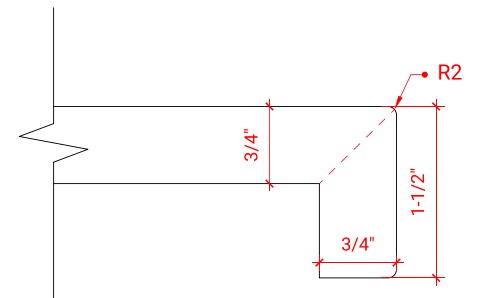

HAMLET 48" SINGLE SINK BASE CABINET

ARIEL

FO48S

BASE CABINET DIMENSIONS

48" W x 21.5" D x 34.5" H

FEATURES

- Solid wood frame & plywood panels
- Dovetail drawers and joints
- Soft closing doors & drawers

HARDWARE FINISHES

OVERALL DIMENSIONS

48.25" W x 22" D x 1.5" H

COUNTERTOP OPTIONS

Carrara White Quartz
CQ-048S-OVL-CT

FEATURES

- Solid countertop with mitered edges & seams
- Undermount white oval sink
- Pre-drilled for 8" widespread faucet

INCLUDED

- Countertop
- Matching Backsplash
- Oval Sink

COUNTERTOP PLAN VIEW

EDGE SIDE VIEW

THREE DIMENSIONAL COUNTERTOP VIEW