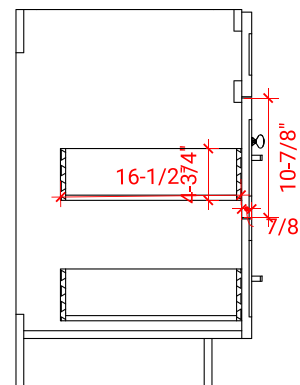

HAMLET 48" SINGLE SINK BASE CABINET

ARIEL

FO48S

BASE CABINET DIMENSIONS

48" W x 21.5" D x 34.5" H

FEATURES

- Solid wood frame & plywood panels
- Dovetail drawers and joints
- Soft closing doors & drawers

HARDWARE FINISHES

Brushed Nickel Satin Brass Matte Black Polished Chrome

AVAILABLE COLORS

White Grey Midnight Blue Black

FRONT VIEW

SIDE VIEW

PLAN VIEW

48" SINGLE OVAL SINK COUNTERTOP WITH 1.5 IN. THICKNESS

ARIEL

OVERALL DIMENSIONS

48.25" W x 22" D x 1.5" H

COUNTERTOP OPTIONS

Carrara White Quartz
CQ-048S-OVL-CT

FEATURES

- Solid countertop with mitered edges & seams
- Undermount white oval sink
- Pre-drilled for 8" widespread faucet

INCLUDED

- Countertop
- Matching Backsplash
- Oval Sink

COUNTERTOP PLAN VIEW

EDGE SIDE VIEW

THREE DIMENSIONAL COUNTERTOP VIEW