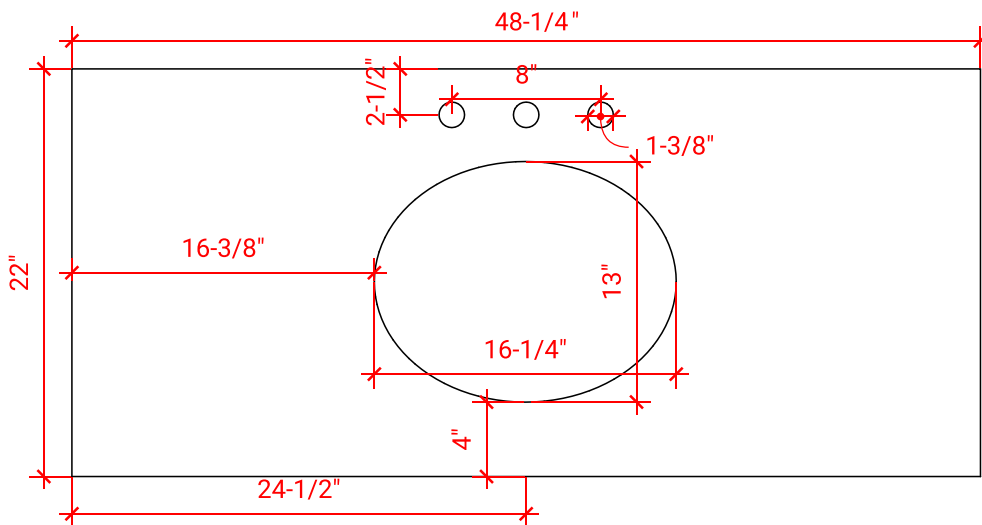

HAMLET 48" SINGLE SINK BASE CABINET

ARIEL

FO48S

BASE CABINET DIMENSIONS

48" W x 21.5" D x 34.5" H

FEATURES

- Solid wood frame & plywood panels
- Dovetail drawers and joints
- Soft closing doors & drawers

HARDWARE FINISHES

OVERALL DIMENSIONS

48.25" W x 22" D x 1.5" H

COUNTERTOP OPTIONS

Carrara White Quartz
CQ-048S-OVL-CT

FEATURES

- Solid countertop with mitered edges & seams
- Undermount white oval sink
- Pre-drilled for 8" widespread faucet

INCLUDED

- Countertop
- Matching Backsplash
- Oval Sink

COUNTERTOP PLAN VIEW

EDGE SIDE VIEW

THREE DIMENSIONAL COUNTERTOP VIEW