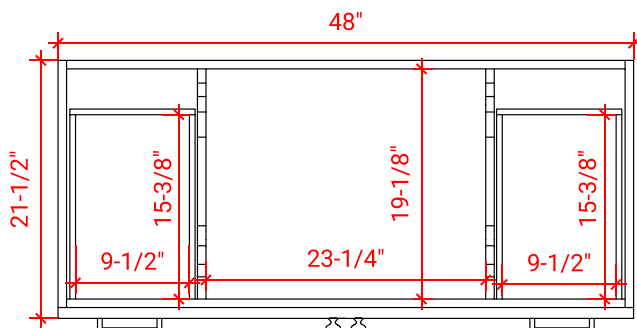

HAMLET 48" SINGLE SINK BASE CABINET

ARIEL

FO48S

BASE CABINET DIMENSIONS

48" W x 21.5" D x 34.5" H

FEATURES

- Solid wood frame & plywood panels
- Dovetail drawers and joints
- Soft closing doors & drawers

HARDWARE FINISHES

Brushed Nickel   Satin Brass   Matte Black   Polished Chrome

AVAILABLE COLORS

White   Grey   Midnight Blue   Black

PLAN VIEW