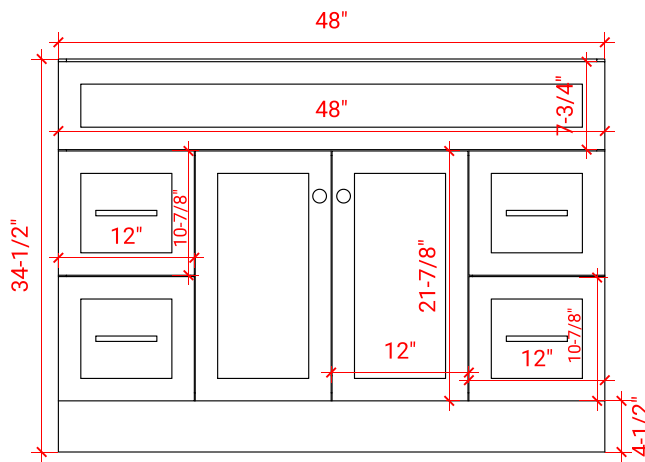

HAMLET 48" SINGLE SINK BASE CABINET

ARIEL

FO48S

BASE CABINET DIMENSIONS

48" W x 21.5" D x 34.5" H

FEATURES

- Solid wood frame & plywood panels
- Dovetail drawers and joints
- Soft closing doors & drawers

HARDWARE FINISHES

Brushed Nickel Satin Brass Matte Black Polished Chrome

AVAILABLE COLORS

White Grey Midnight Blue Black

FRONT VIEW

SIDE VIEW

PLAN VIEW

48" SINGLE RECTANGLE SINK COUNTERTOP WITH 1.5 IN. THICKNESS

ARIEL

OVERALL DIMENSIONS

48.25" W x 22" D x 1.5" H

COUNTERTOP OPTIONS

Carrara White Quartz
CQ-048S-REC-CT

FEATURES

- Solid countertop with mitered edges & seams
- Undermount white rectangular sink
- Pre-drilled for 8" widespread faucet

INCLUDED

- Countertop
- Matching Backsplash
- Rectangle Sink

COUNTERTOP PLAN VIEW

EDGE SIDE VIEW

THREE DIMENSIONAL COUNTERTOP VIEW