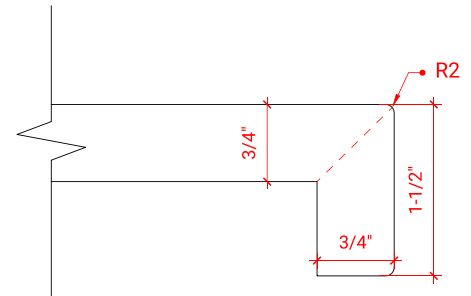

HAMLET 48" SINGLE SINK BASE CABINET

ARIEL

FO48S

BASE CABINET DIMENSIONS

48" W x 21.5" D x 34.5" H

FEATURES

- Solid wood frame & plywood panels
- Dovetail drawers and joints
- Soft closing doors & drawers

HARDWARE FINISHES

OVERALL DIMENSIONS

48.25" W x 22" D x 1.5" H

COUNTERTOP OPTIONS

Carrara White Quartz
CQ-048S-REC-CT

FEATURES

- Solid countertop with mitered edges & seams
- Undermount white rectangular sink
- Pre-drilled for 8" widespread faucet

INCLUDED

- Countertop
- Matching Backsplash
- Rectangle Sink

COUNTERTOP PLAN VIEW

EDGE SIDE VIEW

THREE DIMENSIONAL COUNTERTOP VIEW