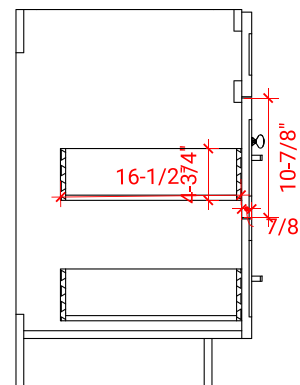

HAMLET 48" SINGLE SINK BASE CABINET

ARIEL

FO48S

BASE CABINET DIMENSIONS

48" W x 21.5" D x 34.5" H

FEATURES

- Solid wood frame & plywood panels
- Dovetail drawers and joints
- Soft closing doors & drawers

HARDWARE FINISHES

Brushed Nickel Satin Brass Matte Black Polished Chrome

AVAILABLE COLORS

White Grey Midnight Blue Black

FRONT VIEW

SIDE VIEW

PLAN VIEW

48" SINGLE RECTANGLE SINK COUNTERTOP WITH 1.5 IN. THICKNESS

ARIEL

OVERALL DIMENSIONS

48.25" W x 22" D x 1.5" H

COUNTERTOP OPTIONS

Carrara White Quartz
CQ-048S-REC-CT

FEATURES

- Solid countertop with mitered edges & seams
- Undermount white rectangular sink
- Pre-drilled for 8" widespread faucet

INCLUDED

- Countertop
- Matching Backsplash
- Rectangle Sink

COUNTERTOP PLAN VIEW

EDGE SIDE VIEW

THREE DIMENSIONAL COUNTERTOP VIEW