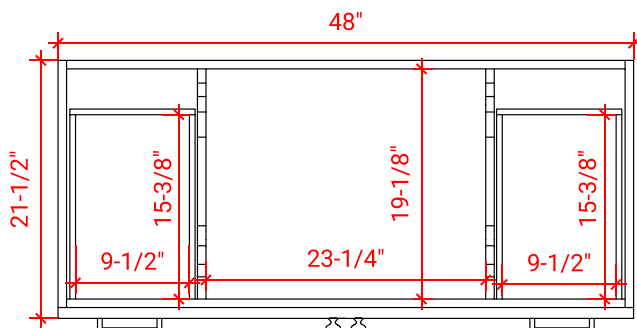

HAMLET 48" SINGLE SINK BASE CABINET

ARIEL

FO48S

BASE CABINET DIMENSIONS

48" W x 21.5" D x 34.5" H

FEATURES

- Solid wood frame & plywood panels
- Dovetail drawers and joints
- Soft closing doors & drawers

HARDWARE FINISHES

Brushed Nickel Satin Brass Matte Black Polished Chrome

AVAILABLE COLORS

White Grey Midnight Blue Black

FRONT VIEW

SIDE VIEW

PLAN VIEW

48" SINGLE RECTANGLE SINK COUNTERTOP WITH 1.5 IN. THICKNESS

ARIEL

OVERALL DIMENSIONS

48.25" W x 22" D x 1.5" H

COUNTERTOP OPTIONS

Carrara White Quartz
CQ-048S-REC-CT

FEATURES

- Solid countertop with mitered edges & seams
- Undermount white rectangular sink
- Pre-drilled for 8" widespread faucet

INCLUDED

- Countertop
- Matching Backsplash
- Rectangle Sink

COUNTERTOP PLAN VIEW

EDGE SIDE VIEW

THREE DIMENSIONAL COUNTERTOP VIEW