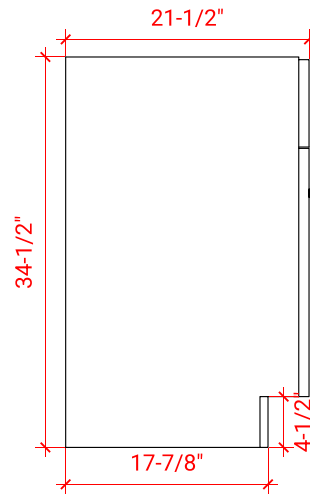

HAMLET 48" SINGLE SINK BASE CABINET

ARIEL

FO48S

BASE CABINET DIMENSIONS

48" W x 21.5" D x 34.5" H

FEATURES

- Solid wood frame & plywood panels
- Dovetail drawers and joints
- Soft closing doors & drawers

HARDWARE FINISHES

Brushed Nickel Satin Brass Matte Black Polished Chrome

AVAILABLE COLORS

White Grey Midnight Blue Black

FRONT VIEW

SIDE VIEW

PLAN VIEW

48" SINGLE RECTANGLE SINK COUNTERTOP WITH 1.5 IN. THICKNESS

ARIEL

OVERALL DIMENSIONS

48.25" W x 22" D x 1.5" H

COUNTERTOP OPTIONS

Carrara White Quartz
CQ-048S-REC-CT

FEATURES

- Solid countertop with mitered edges & seams
- Undermount white rectangular sink
- Pre-drilled for 8" widespread faucet

INCLUDED

- Countertop
- Matching Backsplash
- Rectangle Sink

COUNTERTOP PLAN VIEW

EDGE SIDE VIEW

THREE DIMENSIONAL COUNTERTOP VIEW