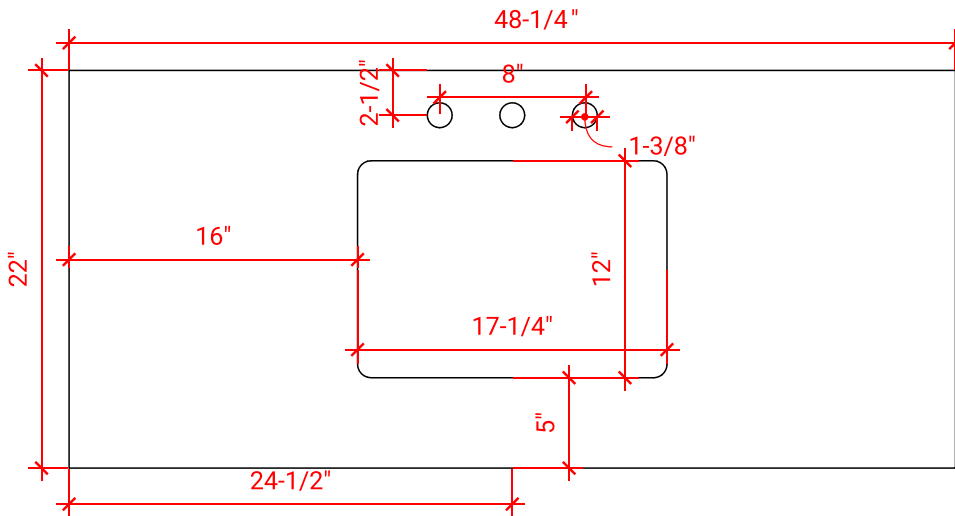

HAMLET 48" SINGLE SINK BASE CABINET

ARIEL

FO48S

BASE CABINET DIMENSIONS

48" W x 21.5" D x 34.5" H

FEATURES

- Solid wood frame & plywood panels
- Dovetail drawers and joints
- Soft closing doors & drawers

HARDWARE FINISHES

OVERALL DIMENSIONS

48.25" W x 22" D x 1.5" H

COUNTERTOP OPTIONS

Carrara White Quartz
CQ-048S-REC-CT

FEATURES

- Solid countertop with mitered edges & seams
- Undermount white rectangular sink
- Pre-drilled for 8" widespread faucet

INCLUDED

- Countertop
- Matching Backsplash
- Rectangle Sink

COUNTERTOP PLAN VIEW

EDGE SIDE VIEW

THREE DIMENSIONAL COUNTERTOP VIEW