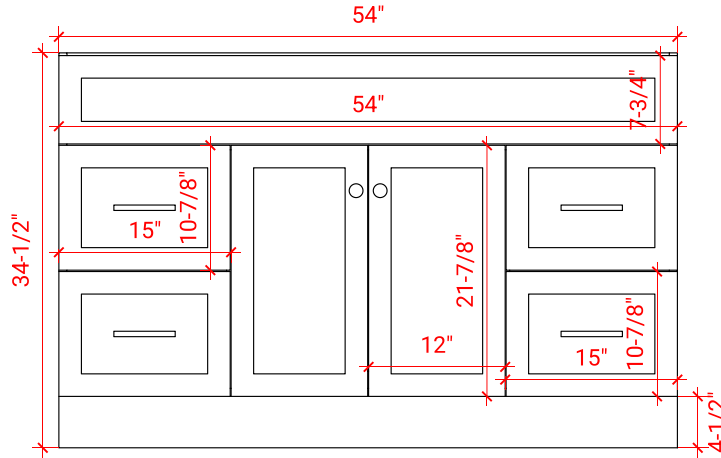

HAMLET 54" SINGLE SINK BASE CABINET

ARIEL

F054S

BASE CABINET DIMENSIONS

54" W x 21.5" D x 34.5" H

FEATURES

- Solid wood frame & plywood panels
- Dovetail drawers and joints
- Soft closing doors & drawers

HARDWARE FINISHES

Brushed Nickel Satin Brass Matte Black Polished Chrome

AVAILABLE COLORS

White Grey Midnight Blue Black

FRONT VIEW

SIDE VIEW

PLAN VIEW

54" SINGLE RECTANGLE SINK COUNTERTOP WITH 1.5 IN. THICKNESS

ARIEL

OVERALL DIMENSIONS

54.25" W x 22" D x 1.5" H

COUNTERTOP OPTIONS

Carrara White Quartz
CQ-054S-REC-CT

FEATURES

- Solid countertop with mitered edges & seams
- Undermount white rectangular sink
- Pre-drilled for 8" widespread faucet

INCLUDED

- Countertop
- Matching Backsplash
- Rectangle Sink

COUNTERTOP PLAN VIEW

EDGE SIDE VIEW

THREE DIMENSIONAL COUNTERTOP VIEW