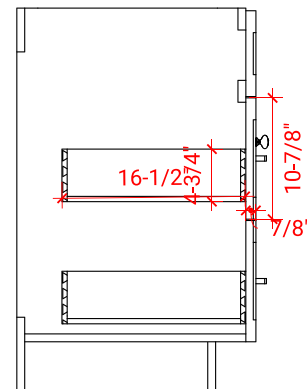

HAMLET 54" SINGLE SINK BASE CABINET

ARIEL

F054S

BASE CABINET DIMENSIONS

54" W x 21.5" D x 34.5" H

FEATURES

- Solid wood frame & plywood panels
- Dovetail drawers and joints
- Soft closing doors & drawers

HARDWARE FINISHES

Brushed Nickel Satin Brass Matte Black Polished Chrome

AVAILABLE COLORS

White Grey Midnight Blue Black

FRONT VIEW

SIDE VIEW

PLAN VIEW

54" SINGLE RECTANGLE SINK COUNTERTOP WITH 1.5 IN. THICKNESS

ARIEL

OVERALL DIMENSIONS

54.25" W x 22" D x 1.5" H

COUNTERTOP OPTIONS

Carrara White Quartz
CQ-054S-REC-CT

FEATURES

- Solid countertop with mitered edges & seams
- Undermount white rectangular sink
- Pre-drilled for 8" widespread faucet

INCLUDED

- Countertop
- Matching Backsplash
- Rectangle Sink

COUNTERTOP PLAN VIEW

EDGE SIDE VIEW

THREE DIMENSIONAL COUNTERTOP VIEW