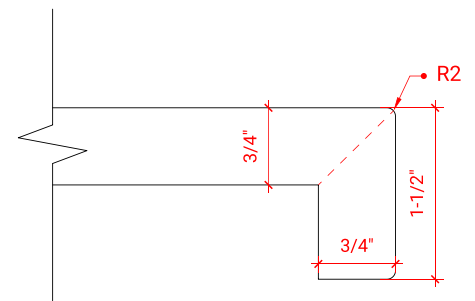

HAMLET 54" SINGLE SINK BASE CABINET

ARIEL

F054S

BASE CABINET DIMENSIONS

54" W x 21.5" D x 34.5" H

FEATURES

- Solid wood frame & plywood panels
- Dovetail drawers and joints
- Soft closing doors & drawers

HARDWARE FINISHES

OVERALL DIMENSIONS

54.25" W x 22" D x 1.5" H

COUNTERTOP OPTIONS

Carrara White Quartz
CQ-054S-REC-CT

FEATURES

- Solid countertop with mitered edges & seams
- Undermount white rectangular sink
- Pre-drilled for 8" widespread faucet

INCLUDED

- Countertop
- Matching Backsplash
- Rectangle Sink

COUNTERTOP PLAN VIEW

EDGE SIDE VIEW

THREE DIMENSIONAL COUNTERTOP VIEW