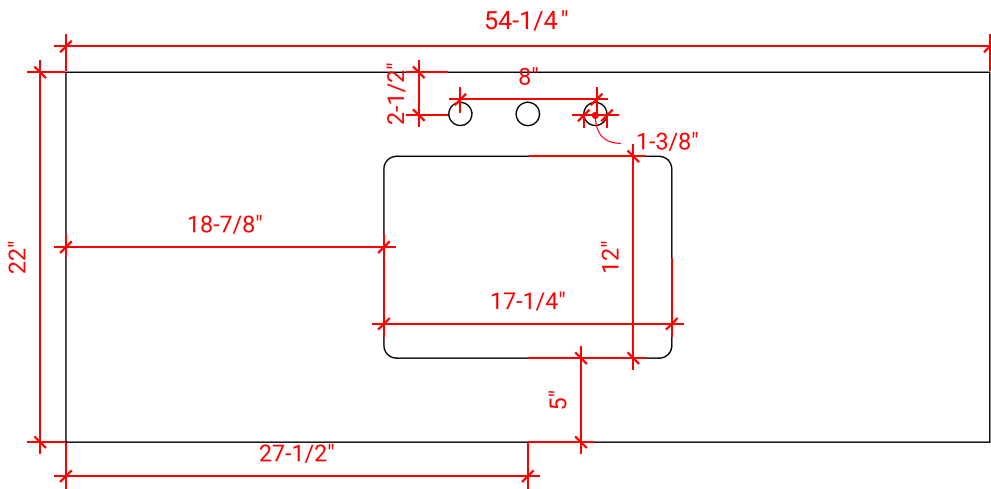

HAMLET 54" SINGLE SINK BASE CABINET

ARIEL

F054S

BASE CABINET DIMENSIONS

54" W x 21.5" D x 34.5" H

FEATURES

- Solid wood frame & plywood panels
- Dovetail drawers and joints
- Soft closing doors & drawers

HARDWARE FINISHES

OVERALL DIMENSIONS

54.25" W x 22" D x 1.5" H

COUNTERTOP OPTIONS

Carrara White Quartz
CQ-054S-REC-CT

FEATURES

- Solid countertop with mitered edges & seams
- Undermount white rectangular sink
- Pre-drilled for 8" widespread faucet

INCLUDED

- Countertop
- Matching Backsplash
- Rectangle Sink

COUNTERTOP PLAN VIEW

EDGE SIDE VIEW

THREE DIMENSIONAL COUNTERTOP VIEW