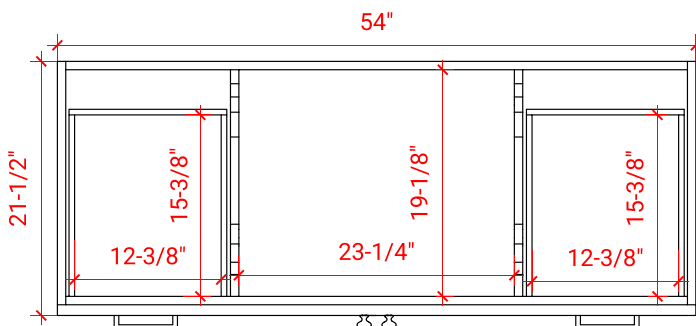

HAMLET 54" SINGLE SINK BASE CABINET

ARIEL

F054S

BASE CABINET DIMENSIONS

54" W x 21.5" D x 34.5" H

FEATURES

- Solid wood frame & plywood panels
- Dovetail drawers and joints
- Soft closing doors & drawers

HARDWARE FINISHES

Brushed Nickel Satin Brass Matte Black Polished Chrome

AVAILABLE COLORS

White Grey Midnight Blue Black

FRONT VIEW

SIDE VIEW

PLAN VIEW

54" SINGLE RECTANGLE SINK COUNTERTOP WITH 1.5 IN. THICKNESS

ARIEL

OVERALL DIMENSIONS

54.25" W x 22" D x 1.5" H

COUNTERTOP OPTIONS

Carrara White Quartz
CQ-054S-REC-CT

FEATURES

- Solid countertop with mitered edges & seams
- Undermount white rectangular sink
- Pre-drilled for 8" widespread faucet

INCLUDED

- Countertop
- Matching Backsplash
- Rectangle Sink

COUNTERTOP PLAN VIEW

EDGE SIDE VIEW

THREE DIMENSIONAL COUNTERTOP VIEW