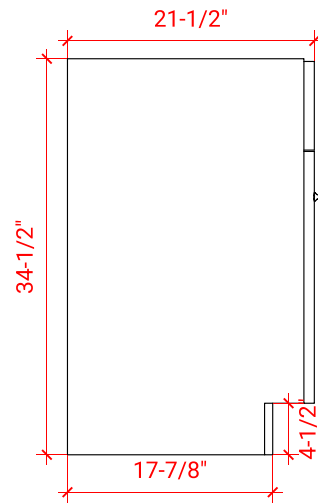

HAMLET 54" SINGLE SINK BASE CABINET

ARIEL

F054S

BASE CABINET DIMENSIONS

54" W x 21.5" D x 34.5" H

FEATURES

- Solid wood frame & plywood panels
- Dovetail drawers and joints
- Soft closing doors & drawers

HARDWARE FINISHES

Brushed Nickel Satin Brass Matte Black Polished Chrome

AVAILABLE COLORS

White Grey Midnight Blue Black

FRONT VIEW

SIDE VIEW

PLAN VIEW

54" SINGLE RECTANGLE SINK COUNTERTOP WITH 1.5 IN. THICKNESS

ARIEL

OVERALL DIMENSIONS

54.25" W x 22" D x 1.5" H

COUNTERTOP OPTIONS

Carrara White Quartz
CQ-054S-REC-CT

FEATURES

- Solid countertop with mitered edges & seams
- Undermount white rectangular sink
- Pre-drilled for 8" widespread faucet

INCLUDED

- Countertop
- Matching Backsplash
- Rectangle Sink

COUNTERTOP PLAN VIEW

EDGE SIDE VIEW

THREE DIMENSIONAL COUNTERTOP VIEW