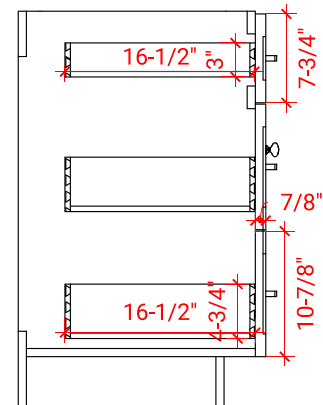

## BASE CABINET DIMENSIONS

60" W x 21.5" D x 34.5" H

## AVAILABLE COLORS

White   Grey   Midnight Blue   Black

FRONT VIEW

SIDE VIEW

PLAN VIEW

**60" DOUBLE OVAL SINK COUNTERTOP  
WITH 1.5 IN. THICKNESS**

**ARIEL**

**OVERALL DIMENSIONS**

60.25" W x 22" D x 1.5" H

**COUNTERTOP OPTIONS**

Carrara White Quartz  
CQ-060D-OVL-CT

**FEATURES**

- Solid countertop with mitered edges & seams
- Undermount white oval sink
- Pre-drilled for 8" widespread faucet