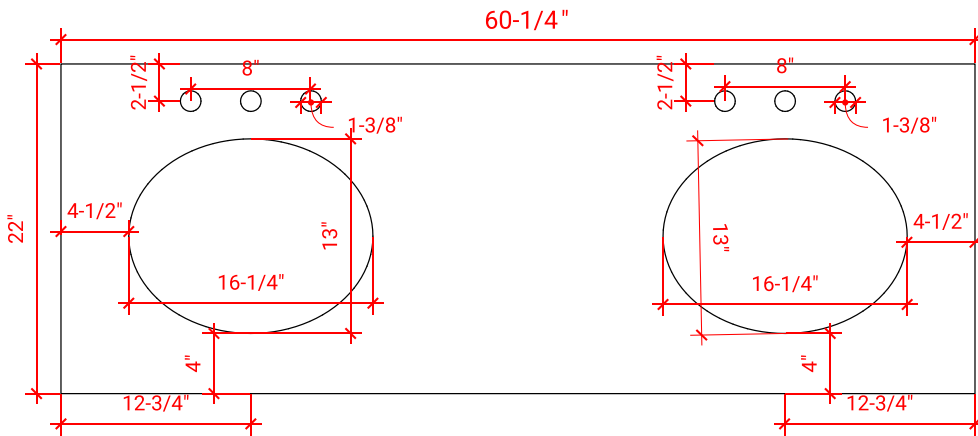

## BASE CABINET DIMENSIONS

60" W x 21.5" D x 34.5" H

## AVAILABLE COLORS

White   Grey   Midnight Blue   Black

FRONT VIEW

SIDE VIEW

PLAN VIEW

**60" DOUBLE OVAL SINK COUNTERTOP  
WITH 1.5 IN. THICKNESS**

**ARIEL**

**OVERALL DIMENSIONS**

60.25" W x 22" D x 1.5" H

**COUNTERTOP OPTIONS**

Carrara White Quartz  
CQ-060D-OVL-CT

**FEATURES**

- Solid countertop with mitered edges & seams
- Undermount white oval sink
- Pre-drilled for 8" widespread faucet

**INCLUDED**

- Countertop
- Matching Backsplash
- Oval Sinks

**COUNTERTOP PLAN VIEW**

**EDGE SIDE VIEW**

**THREE DIMENSIONAL COUNTERTOP VIEW**