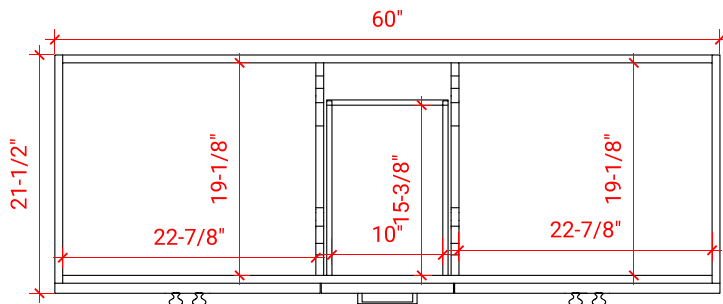

## BASE CABINET DIMENSIONS

60" W x 21.5" D x 34.5" H

## AVAILABLE COLORS

White   Grey   Midnight Blue   Black

FRONT VIEW

SIDE VIEW

PLAN VIEW

**60" DOUBLE OVAL SINK COUNTERTOP  
WITH 1.5 IN. THICKNESS**

**ARIEL**

**OVERALL DIMENSIONS**

60.25" W x 22" D x 1.5" H

**COUNTERTOP OPTIONS**

Carrara White Quartz  
CQ-060D-OVL-CT

**FEATURES**

- Solid countertop with mitered edges & seams
- Undermount white oval sink
- Pre-drilled for 8" widespread faucet

**INCLUDED**

- Countertop
- Matching Backsplash
- Oval Sinks

**COUNTERTOP PLAN VIEW**

**EDGE SIDE VIEW**

**THREE DIMENSIONAL COUNTERTOP VIEW**