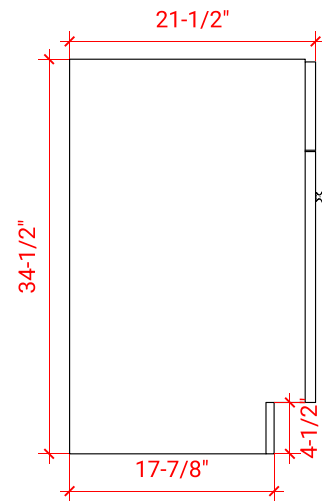

## BASE CABINET DIMENSIONS

60" W x 21.5" D x 34.5" H

## AVAILABLE COLORS

White   Grey   Midnight Blue   Black

FRONT VIEW

SIDE VIEW

PLAN VIEW

**60" DOUBLE OVAL SINK COUNTERTOP  
WITH 1.5 IN. THICKNESS**

**ARIEL**

**OVERALL DIMENSIONS**

60.25" W x 22" D x 1.5" H

**COUNTERTOP OPTIONS**

Carrara White Quartz  
CQ-060D-OVL-CT

**FEATURES**

- Solid countertop with mitered edges & seams
- Undermount white oval sink
- Pre-drilled for 8" widespread faucet

**INCLUDED**

- Countertop
- Matching Backsplash
- Oval Sinks

**COUNTERTOP PLAN VIEW**

**EDGE SIDE VIEW**

**THREE DIMENSIONAL COUNTERTOP VIEW**