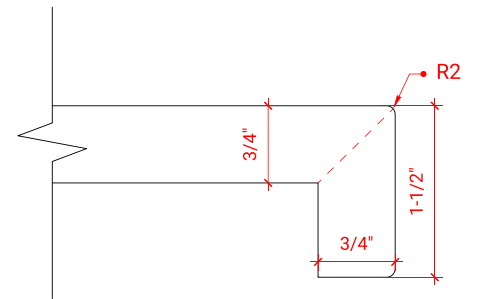

## AVAILABLE COLORS

White   Grey   Midnight Blue   Black

FRONT VIEW

SIDE VIEW

PLAN VIEW

**60" DOUBLE OVAL SINK COUNTERTOP  
WITH 1.5 IN. THICKNESS**

**ARIEL**

**OVERALL DIMENSIONS**

60.25" W x 22" D x 1.5" H

**COUNTERTOP OPTIONS**

Carrara White Quartz  
CQ-060D-OVL-CT

**FEATURES**

- Solid countertop with mitered edges & seams
- Undermount white oval sink
- Pre-drilled for 8" widespread faucet

**INCLUDED**

- Countertop
- Matching Backsplash
- Oval Sinks

**COUNTERTOP PLAN VIEW**

**EDGE SIDE VIEW**

**THREE DIMENSIONAL COUNTERTOP VIEW**