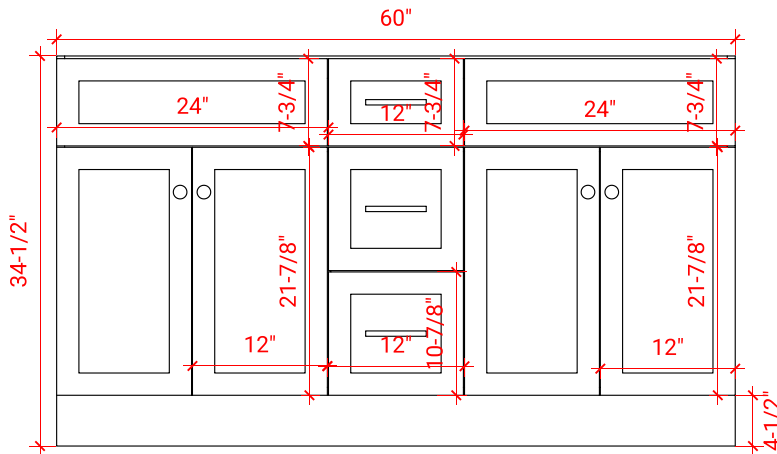

# HAMLET 60" DOUBLE SINK BASE CABINET

## BASE CABINET DIMENSIONS

60" W x 21.5" D x 34.5" H

## AVAILABLE COLORS

White   Grey   Midnight Blue   Black

FRONT VIEW

SIDE VIEW

PLAN VIEW

**60" DOUBLE OVAL SINK COUNTERTOP  
WITH 1.5 IN. THICKNESS**

**ARIEL**

**OVERALL DIMENSIONS**

60.25" W x 22" D x 1.5" H

**COUNTERTOP OPTIONS**

Carrara White Quartz  
CQ-060D-OVL-CT

**FEATURES**

- Solid countertop with mitered edges & seams
- Undermount white oval sink
- Pre-drilled for 8" widespread faucet