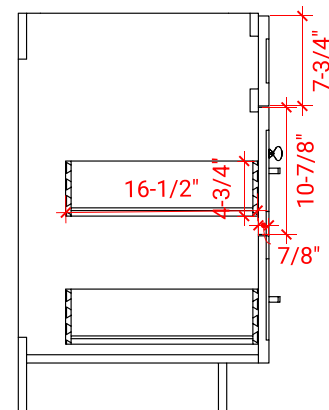

## BASE CABINET DIMENSIONS

66" W x 21.5" D x 34.5" H

## AVAILABLE COLORS

White    Grey    Midnight Blue    Black

FRONT VIEW

SIDE VIEW

PLAN VIEW

OVERALL DIMENSIONS

66.25" W x 22" D x 1.5" H

COUNTERTOP OPTIONS

COUNTERTOP PLAN VIEW

EDGE SIDE VIEW

THREE DIMENSIONAL COUNTERTOP VIEW