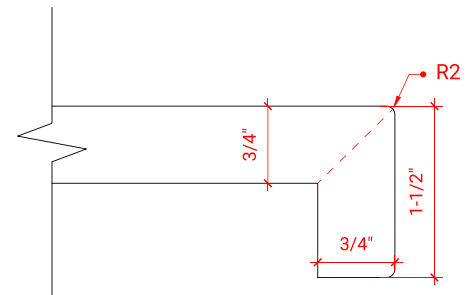

## AVAILABLE COLORS

White    Grey    Midnight Blue    Black

FRONT VIEW

SIDE VIEW

PLAN VIEW

OVERALL DIMENSIONS

66.25" W x 22" D x 1.5" H

COUNTERTOP OPTIONS

Carrara White Quartz  
CQ-066S-OVL-CT

FEATURES

- Solid countertop with mitered edges & seams
- Undermount white oval sink
- Pre-drilled for 8" widespread faucet

INCLUDED

- Countertop
- Matching Backsplash
- Oval Sink

COUNTERTOP PLAN VIEW

EDGE SIDE VIEW

THREE DIMENSIONAL COUNTERTOP VIEW