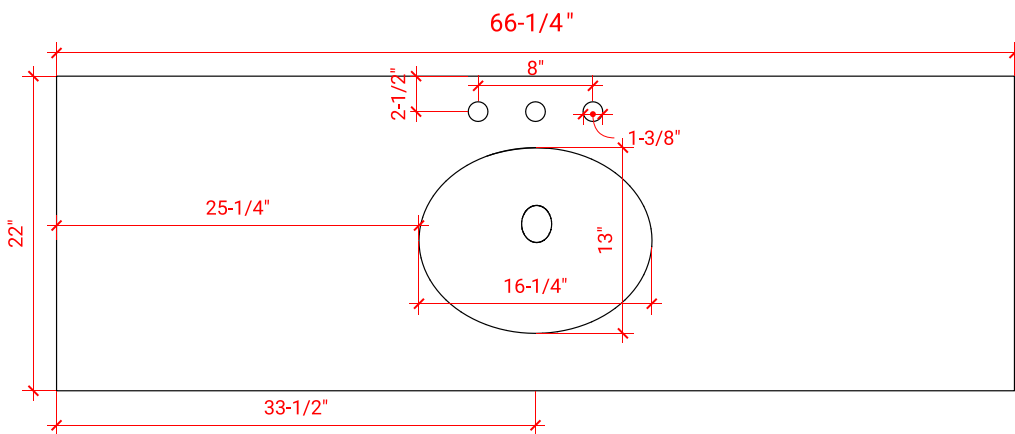

## BASE CABINET DIMENSIONS

66" W x 21.5" D x 34.5" H

## AVAILABLE COLORS

White    Grey    Midnight Blue    Black

FRONT VIEW

SIDE VIEW

PLAN VIEW

OVERALL DIMENSIONS

66.25" W x 22" D x 1.5" H

COUNTERTOP OPTIONS

COUNTERTOP PLAN VIEW

EDGE SIDE VIEW

THREE DIMENSIONAL COUNTERTOP VIEW