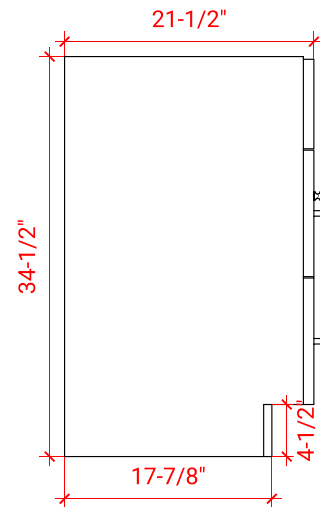

# HAMLET 66" SINGLE SINK BASE CABINET

## BASE CABINET DIMENSIONS

66" W x 21.5" D x 34.5" H

## AVAILABLE COLORS

White    Grey    Midnight Blue    Black

FRONT VIEW

SIDE VIEW

PLAN VIEW

OVERALL DIMENSIONS

66.25" W x 22" D x 1.5" H

COUNTERTOP OPTIONS

COUNTERTOP PLAN VIEW

EDGE SIDE VIEW

THREE DIMENSIONAL COUNTERTOP VIEW