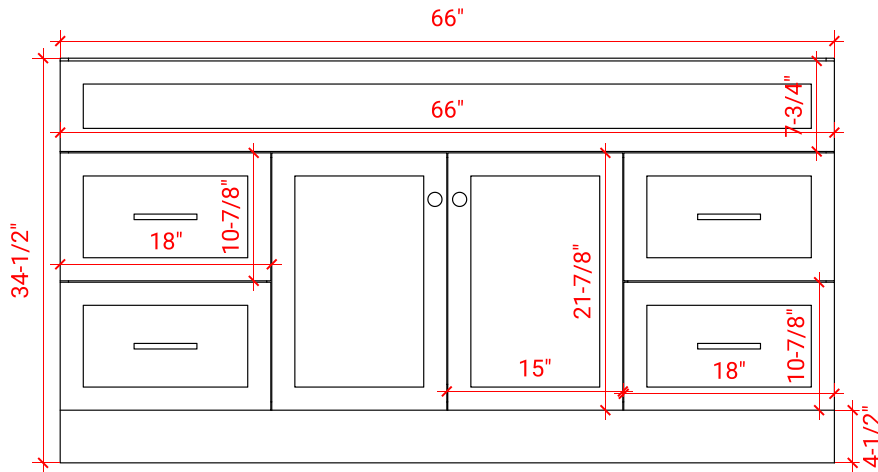

# HAMLET 66" SINGLE SINK BASE CABINET

## BASE CABINET DIMENSIONS

66" W x 21.5" D x 34.5" H

## AVAILABLE COLORS

White    Grey    Midnight Blue    Black

FRONT VIEW

SIDE VIEW

PLAN VIEW

OVERALL DIMENSIONS

66.25" W x 22" D x 1.5" H

COUNTERTOP OPTIONS

COUNTERTOP PLAN VIEW

EDGE SIDE VIEW

THREE DIMENSIONAL COUNTERTOP VIEW