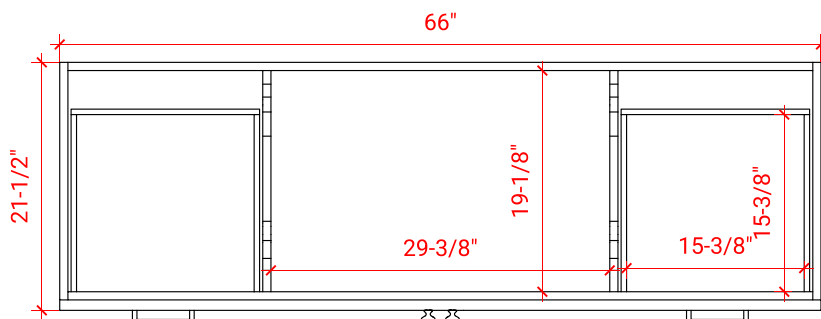

## BASE CABINET DIMENSIONS

66" W x 21.5" D x 34.5" H

## AVAILABLE COLORS

White    Grey    Midnight Blue    Black

FRONT VIEW

SIDE VIEW

PLAN VIEW

OVERALL DIMENSIONS

66.25" W x 22" D x 1.5" H

COUNTERTOP OPTIONS

COUNTERTOP PLAN VIEW

EDGE SIDE VIEW

THREE DIMENSIONAL COUNTERTOP VIEW