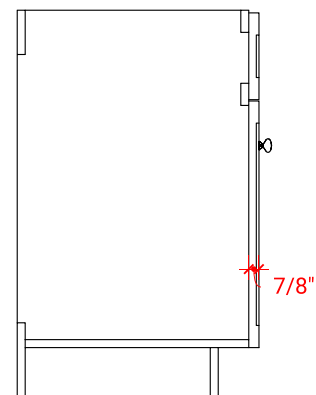

HAMLET 30" CENTER SINK CABINET

ARIEL

F030S

BASE CABINET DIMENSIONS

30" W x 21.5" D x 34.5" H

FEATURES

- Solid wood frame & plywood panels
- Dovetail drawers and joints
- Soft closing doors & drawers

HARDWARE FINISHES

Satin Nickel   Satin Brass   Satin Black

AVAILABLE COLORS

White   Grey   Black

PLAN VIEW