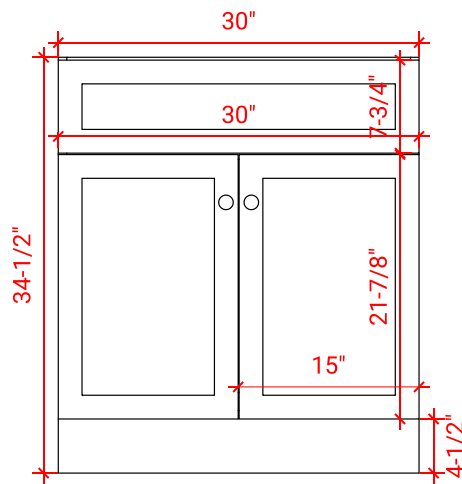

AVAILABLE COLORS

White   Grey   Black

FRONT VIEW