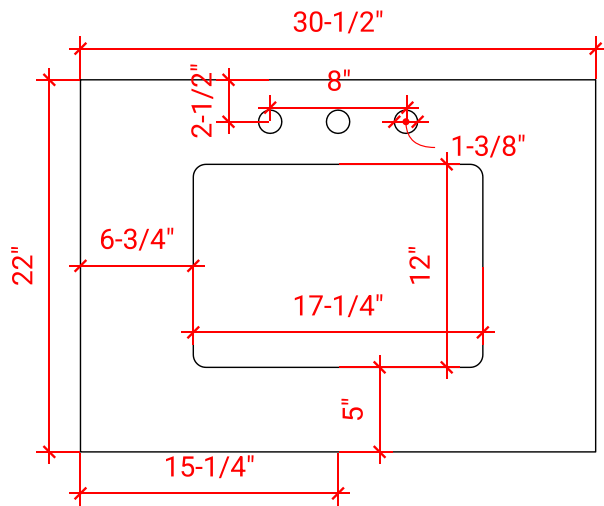

30.5" RECTANGLE SINK THIN COUNTERTOP

OVERALL DIMENSIONS

30.5" W x 22" D x 0.75" H

COUNTERTOP OPTIONS

FEATURES

- Solid countertop with mitered edges & seams
- Undermount white rectangular sink
- Pre-drilled for 8" widespread faucet

INCLUDED

- Countertop
- Matching Backsplash
- Sink

COUNTERTOP PLAN VIEW