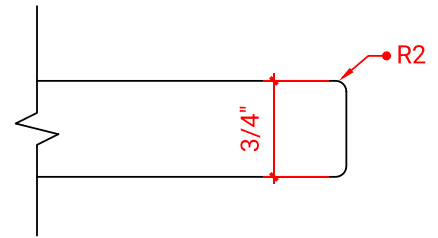

EDGE SIDE VIEW