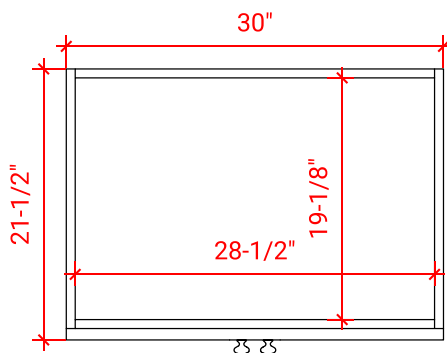

HAMLET 30" CENTER SINK CABINET

ARIEL

F030S

BASE CABINET DIMENSIONS

30" W x 21.5" D x 34.5" H

FEATURES

- Solid wood frame & plywood panels
- Dovetail drawers and joints
- Soft closing doors & drawers

HARDWARE FINISHES

Satin Nickel   Satin Brass   Satin Black

AVAILABLE COLORS

White   Grey   Black

PLAN VIEW