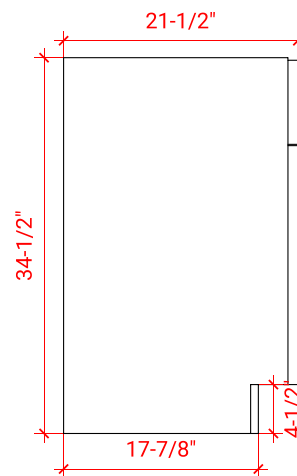

HAMLET 30" CENTER SINK CABINET

ARIEL

F030S

BASE CABINET DIMENSIONS

30" W x 21.5" D x 34.5" H

FEATURES

- Solid wood frame & plywood panels
- Dovetail drawers and joints
- Soft closing doors & drawers

HARDWARE FINISHES

Satin Nickel   Satin Brass   Satin Black

AVAILABLE COLORS

White   Grey   Black

SIDE VIEW