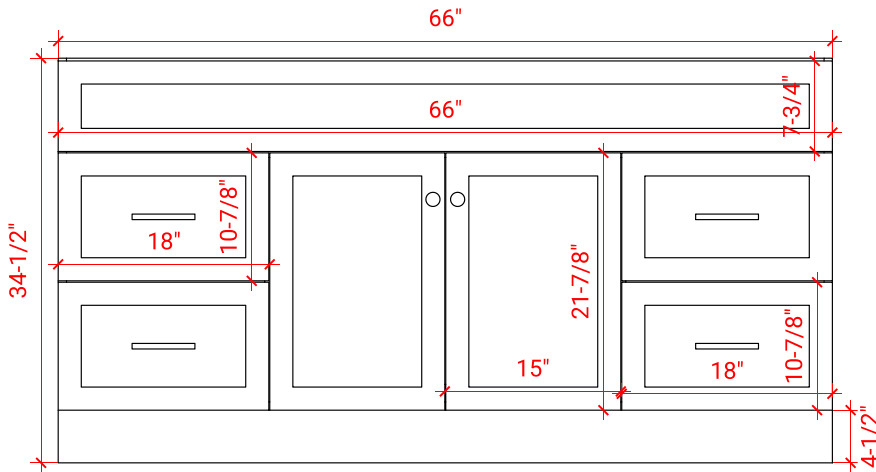

AVAILABLE COLORS

White   Grey   Midnight Blue   Black

FRONT VIEW