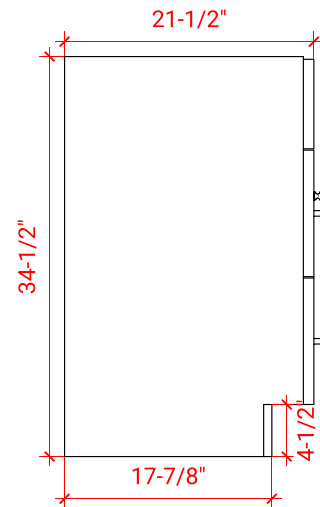

HAMLET 66" SINGLE SINK BASE CABINET

ARIEL

F066S

BASE CABINET DIMENSIONS

66" W x 21.5" D x 34.5" H

FEATURES

- Solid wood frame & plywood panels
- Dovetail drawers and joints
- Soft closing doors & drawers

HARDWARE FINISHES

Brushed Nickel   Satin Brass   Matte Black   Polished Chrome

AVAILABLE COLORS

White   Grey   Midnight Blue   Black

SIDE VIEW