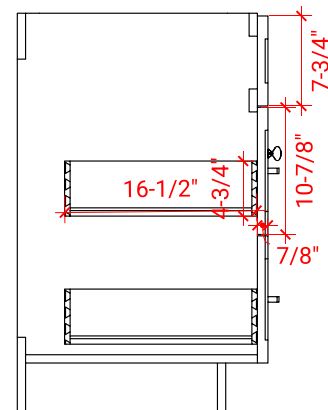

## BASE CABINET DIMENSIONS

66" W x 21.5" D x 34.5" H

# 66" SINGLE RECTANGLE SINK COUNTERTOP WITH 1.5 IN. THICKNESS

## OVERALL DIMENSIONS

66.25" W x 22" D x 1.5" H