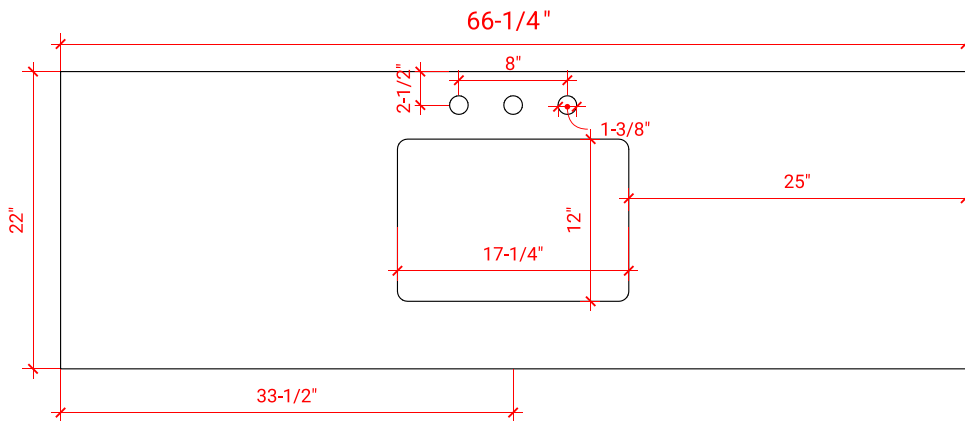

66" SINGLE RECTANGLE SINK COUNTERTOP WITH 1.5 IN. THICKNESS

ARIEL

OVERALL DIMENSIONS

66.25" W x 22" D x 1.5" H

COUNTERTOP OPTIONS

Carrara White Quartz
CQ-066S-REC-CT

FEATURES

- Solid countertop with mitered edges & seams
- Undermount white rectangular sink
- Pre-drilled for 8" widespread faucet

INCLUDED

- Countertop
- Matching Backsplash
- Rectangle Sink

COUNTERTOP PLAN VIEW