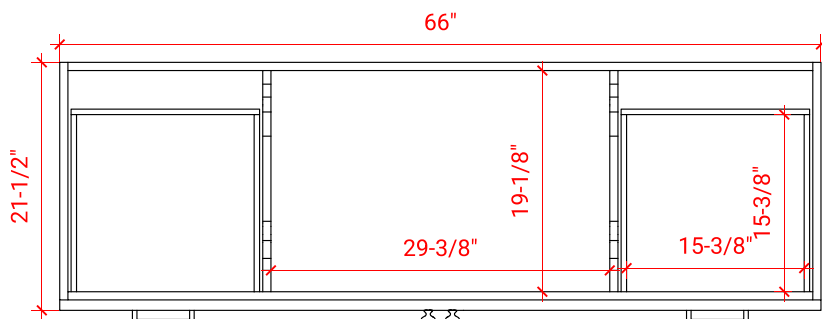

HAMLET 66" SINGLE SINK BASE CABINET

ARIEL

F066S

BASE CABINET DIMENSIONS

66" W x 21.5" D x 34.5" H

FEATURES

- Solid wood frame & plywood panels
- Dovetail drawers and joints
- Soft closing doors & drawers

HARDWARE FINISHES

Brushed Nickel   Satin Brass   Matte Black   Polished Chrome

AVAILABLE COLORS

White   Grey   Midnight Blue   Black

PLAN VIEW