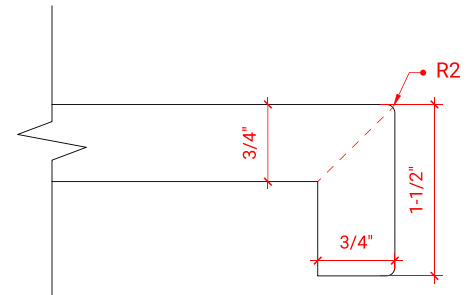

EDGE SIDE VIEW