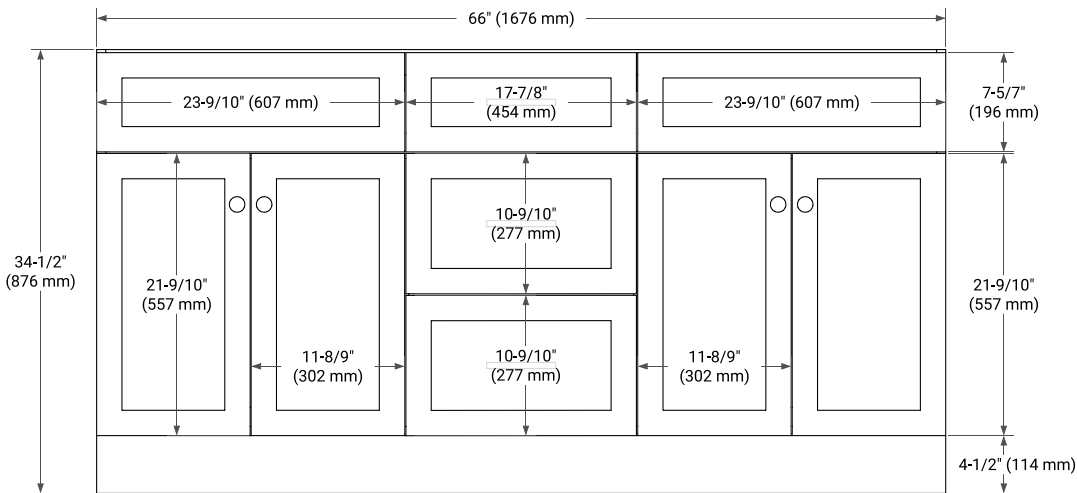

HAMLET 66" DOUBLE SINK BASE CABINET

BASE CABINET DIMENSIONS

66" W x 21.5" D x 34.5" H

FEATURES

- Solid wood frame & plywood panels
- Dovetail drawers and joints
- Soft closing doors & drawers

HARDWARE FINISHES*

Brushed Nickel   Satin Brass   Matte Black   Polished Chrome

Hardware comes preinstalled with the illustrated option. Other finishes are available on our online store if you prefer a different one.

AVAILABLE COLORS

White   Grey   Midnight Blue   Black

FRONT VIEW

SIDE VIEW

PLAN VIEW