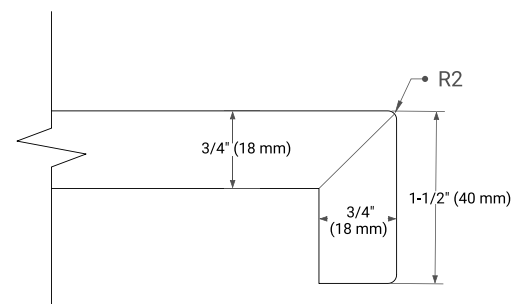

EDGE SIDE VIEW