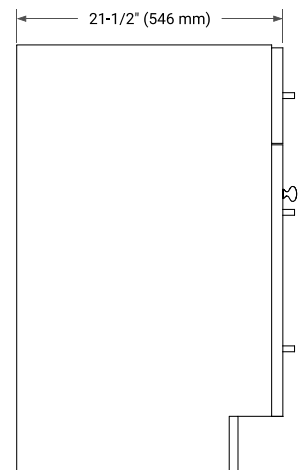

HAMLET 66" DOUBLE SINK BASE CABINET

BASE CABINET DIMENSIONS

66" W x 21.5" D x 34.5" H

FEATURES

- Solid wood frame & plywood panels
- Dovetail drawers and joints
- Soft closing doors & drawers

HARDWARE FINISHES*

Brushed Nickel   Satin Brass   Matte Black   Polished Chrome

Hardware comes preinstalled with the illustrated option. Other finishes are available on our online store if you prefer a different one.

AVAILABLE COLORS

White   Grey   Midnight Blue   Black

FRONT VIEW

SIDE VIEW

PLAN VIEW