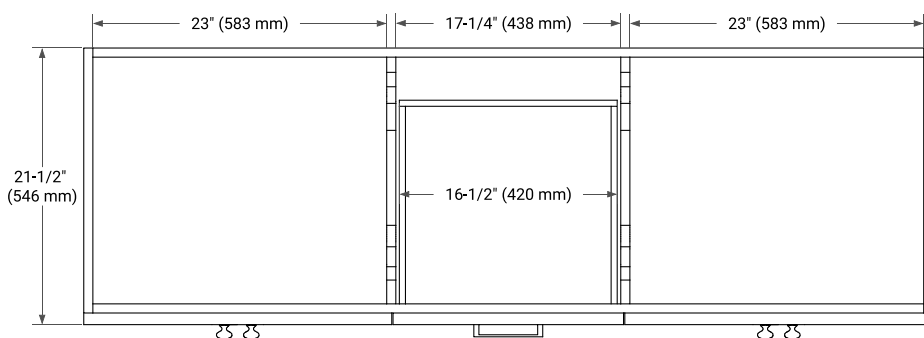

HAMLET 66" DOUBLE SINK BASE CABINET

BASE CABINET DIMENSIONS

66" W x 21.5" D x 34.5" H

FEATURES

- Solid wood frame & plywood panels
- Dovetail drawers and joints
- Soft closing doors & drawers

HARDWARE FINISHES*

Brushed Nickel   Satin Brass   Matte Black   Polished Chrome

Hardware comes preinstalled with the illustrated option. Other finishes are available on our online store if you prefer a different one.

AVAILABLE COLORS

White   Grey   Midnight Blue   Black

FRONT VIEW

SIDE VIEW

PLAN VIEW