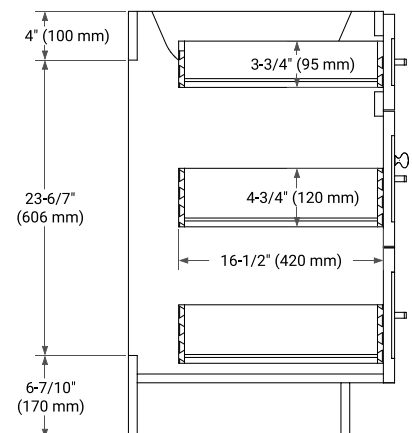

HAMLET 66" DOUBLE SINK BASE CABINET

BASE CABINET DIMENSIONS

66" W x 21.5" D x 34.5" H

FEATURES

- Solid wood frame & plywood panels
- Dovetail drawers and joints
- Soft closing doors & drawers

HARDWARE FINISHES*

Brushed Nickel   Satin Brass   Matte Black   Polished Chrome

Hardware comes preinstalled with the illustrated option. Other finishes are available on our online store if you prefer a different one.

AVAILABLE COLORS

White   Grey   Midnight Blue   Black

FRONT VIEW

SIDE VIEW

PLAN VIEW