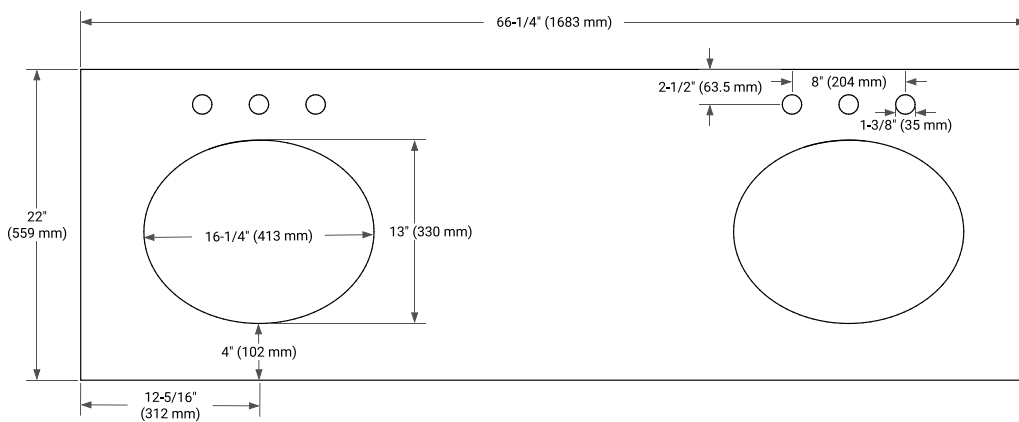

66" DOUBLE OVAL SINK COUNTERTOP WITH 1.5 IN. THICKNESS

ARIEL

OVERALL DIMENSIONS

66.25" W x 22" D x 1.5" H

COUNTERTOP OPTIONS

FEATURES

- Solid countertop with mitered edges & seams
- Undermount white oval sink
- Pre-drilled for 8" widespread faucet

INCLUDED

- Countertop
- Matching Backsplash
- Oval Sinks

COUNTERTOP PLAN VIEW