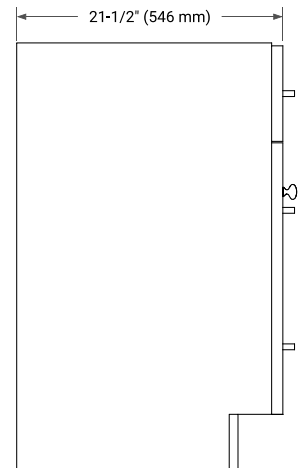

HAMLET 66" DOUBLE SINK BASE CABINET

BASE CABINET DIMENSIONS

66" W x 21.5" D x 34.5" H

FEATURES

- Solid wood frame & plywood panels
- Dovetail drawers and joints
- Soft closing doors & drawers

HARDWARE FINISHES*

White Grey Midnight Blue Black

FRONT VIEW

SIDE VIEW

PLAN VIEW

66" DOUBLE RECTANGLE SINK COUNTERTOP WITH 1.5 IN. THICKNESS

ARIEL

OVERALL DIMENSIONS

66.25" W x 22" D x 1.5" H

COUNTERTOP PLAN VIEW

EDGE SIDE VIEW

THREE DIMENSIONAL COUNTERTOP VIEW