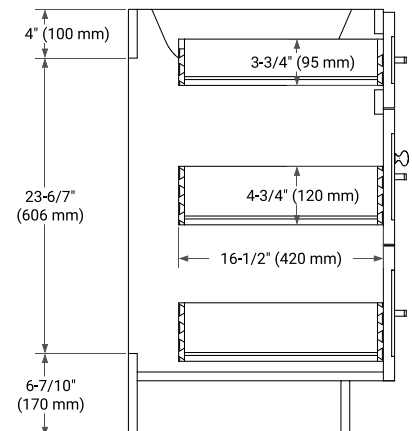

HAMLET 66" DOUBLE SINK BASE CABINET

BASE CABINET DIMENSIONS

66" W x 21.5" D x 34.5" H

FEATURES

- Solid wood frame & plywood panels
- Dovetail drawers and joints
- Soft closing doors & drawers

HARDWARE FINISHES*

White Grey Midnight Blue Black

FRONT VIEW

SIDE VIEW

PLAN VIEW

66" DOUBLE RECTANGLE SINK COUNTERTOP WITH 1.5 IN. THICKNESS

ARIEL

OVERALL DIMENSIONS

66.25" W x 22" D x 1.5" H

COUNTERTOP OPTIONS

Carrara White Quartz

FEATURES

- Solid countertop with mitered edges & seams
- Undermount white rectangular sink
- Pre-drilled for 8" widespread faucet

INCLUDED

- Countertop
- Matching Backsplash
- Rectangle Sinks

COUNTERTOP PLAN VIEW

EDGE SIDE VIEW

THREE DIMENSIONAL COUNTERTOP VIEW