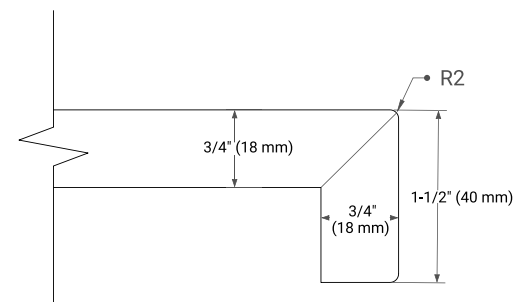

HAMLET 66" DOUBLE SINK BASE CABINET

BASE CABINET DIMENSIONS

66" W x 21.5" D x 34.5" H

FEATURES

- Solid wood frame & plywood panels
- Dovetail drawers and joints
- Soft closing doors & drawers

HARDWARE FINISHES*

White Grey Midnight Blue Black

FRONT VIEW

SIDE VIEW

PLAN VIEW

66" DOUBLE RECTANGLE SINK COUNTERTOP WITH 1.5 IN. THICKNESS

ARIEL

OVERALL DIMENSIONS

66.25" W x 22" D x 1.5" H

COUNTERTOP OPTIONS

Carrara White Quartz

FEATURES

- Solid countertop with mitered edges & seams
- Undermount white rectangular sink
- Pre-drilled for 8" widespread faucet

INCLUDED

- Countertop
- Matching Backsplash
- Rectangle Sinks

COUNTERTOP PLAN VIEW

EDGE SIDE VIEW

THREE DIMENSIONAL COUNTERTOP VIEW