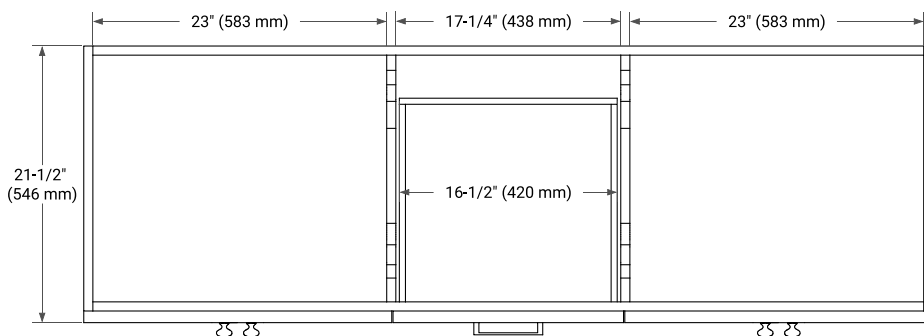

HAMLET 66" DOUBLE SINK BASE CABINET

BASE CABINET DIMENSIONS

66" W x 21.5" D x 34.5" H

FEATURES

- Solid wood frame & plywood panels
- Dovetail drawers and joints
- Soft closing doors & drawers

HARDWARE FINISHES*

White Grey Midnight Blue Black

FRONT VIEW

SIDE VIEW

PLAN VIEW

66" DOUBLE RECTANGLE SINK COUNTERTOP WITH 1.5 IN. THICKNESS

ARIEL

OVERALL DIMENSIONS

66.25" W x 22" D x 1.5" H

COUNTERTOP OPTIONS

Carrara White Quartz

FEATURES

- Solid countertop with mitered edges & seams
- Undermount white rectangular sink
- Pre-drilled for 8" widespread faucet

INCLUDED

- Countertop
- Matching Backsplash
- Rectangle Sinks

COUNTERTOP PLAN VIEW

EDGE SIDE VIEW

THREE DIMENSIONAL COUNTERTOP VIEW