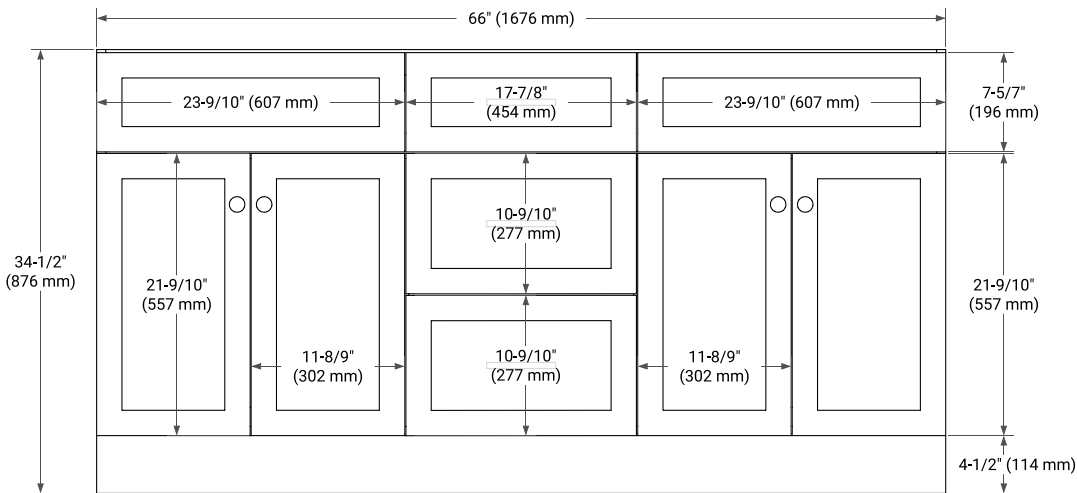

HAMLET 66" DOUBLE SINK BASE CABINET

BASE CABINET DIMENSIONS

66" W x 21.5" D x 34.5" H

FEATURES

- Solid wood frame & plywood panels
- Dovetail drawers and joints
- Soft closing doors & drawers

HARDWARE FINISHES*

White Grey Midnight Blue Black

FRONT VIEW

SIDE VIEW

PLAN VIEW

66" DOUBLE RECTANGLE SINK COUNTERTOP WITH 1.5 IN. THICKNESS

ARIEL

OVERALL DIMENSIONS

66.25" W x 22" D x 1.5" H

COUNTERTOP OPTIONS

Carrara White Quartz

FEATURES

- Solid countertop with mitered edges & seams
- Undermount white rectangular sink
- Pre-drilled for 8" widespread faucet

INCLUDED

- Countertop
- Matching Backsplash
- Rectangle Sinks

COUNTERTOP PLAN VIEW

EDGE SIDE VIEW

THREE DIMENSIONAL COUNTERTOP VIEW