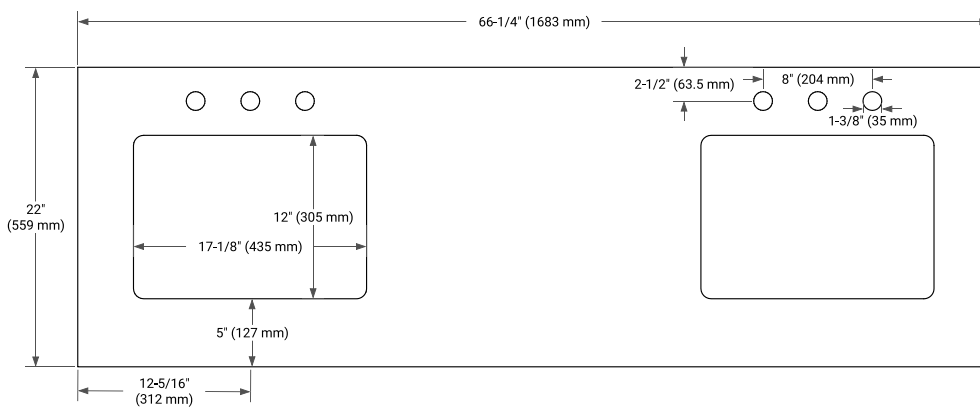

HAMLET 66" DOUBLE SINK BASE CABINET

BASE CABINET DIMENSIONS

66" W x 21.5" D x 34.5" H

FEATURES

- Solid wood frame & plywood panels
- Dovetail drawers and joints
- Soft closing doors & drawers

HARDWARE FINISHES*

White Grey Midnight Blue Black

FRONT VIEW

SIDE VIEW

PLAN VIEW

66" DOUBLE RECTANGLE SINK COUNTERTOP WITH 1.5 IN. THICKNESS

ARIEL

OVERALL DIMENSIONS

66.25" W x 22" D x 1.5" H

COUNTERTOP OPTIONS

Carrara White Quartz

FEATURES

- Solid countertop with mitered edges & seams
- Undermount white rectangular sink
- Pre-drilled for 8" widespread faucet

INCLUDED

- Countertop
- Matching Backsplash
- Rectangle Sinks

COUNTERTOP PLAN VIEW

EDGE SIDE VIEW

THREE DIMENSIONAL COUNTERTOP VIEW