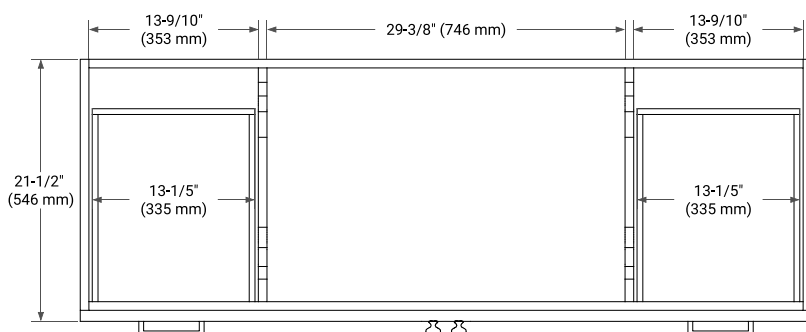

HAMLET 60" SINGLE SINK BASE CABINET

BASE CABINET DIMENSIONS

60" W x 21.5" D x 34.5" H

FEATURES

- Solid wood frame & plywood panels
- Dovetail drawers and joints
- Soft closing doors & drawers

HARDWARE FINISHES*

Brushed Nickel   Satin Brass   Matte Black   Polished Chrome

Hardware comes preinstalled with the illustrated option. Other finishes are available on our online store if you prefer a different one.

AVAILABLE COLORS

White   Grey   Midnight Blue   Black

FRONT VIEW

SIDE VIEW

PLAN VIEW