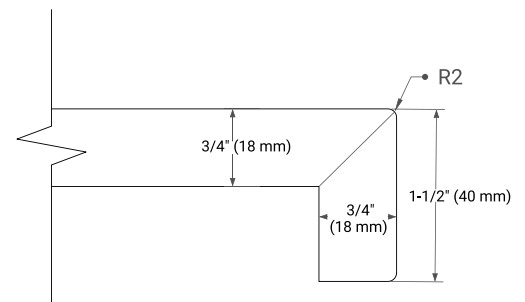

EDGE SIDE VIEW