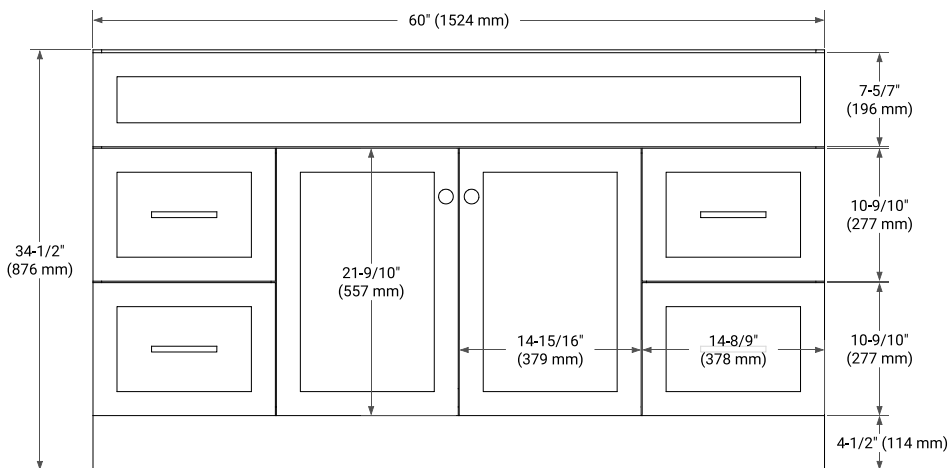

HAMLET 60" SINGLE SINK BASE CABINET

BASE CABINET DIMENSIONS

60" W x 21.5" D x 34.5" H

FEATURES

- Solid wood frame & plywood panels
- Dovetail drawers and joints
- Soft closing doors & drawers

HARDWARE FINISHES*

Brushed Nickel   Satin Brass   Matte Black   Polished Chrome

Hardware comes preinstalled with the illustrated option. Other finishes are available on our online store if you prefer a different one.

AVAILABLE COLORS

White   Grey   Midnight Blue   Black

FRONT VIEW

SIDE VIEW

PLAN VIEW