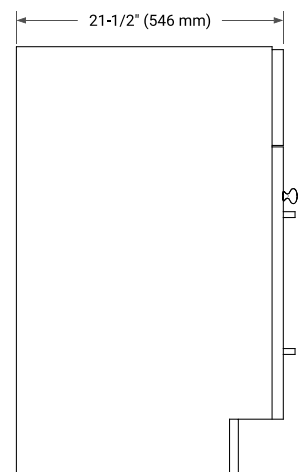

HAMLET 60" SINGLE SINK BASE CABINET

BASE CABINET DIMENSIONS

60" W x 21.5" D x 34.5" H

FEATURES

- Solid wood frame & plywood panels
- Dovetail drawers and joints
- Soft closing doors & drawers

HARDWARE FINISHES*

Brushed Nickel   Satin Brass   Matte Black   Polished Chrome

Hardware comes preinstalled with the illustrated option. Other finishes are available on our online store if you prefer a different one.

AVAILABLE COLORS

White   Grey   Midnight Blue   Black

FRONT VIEW

SIDE VIEW

PLAN VIEW