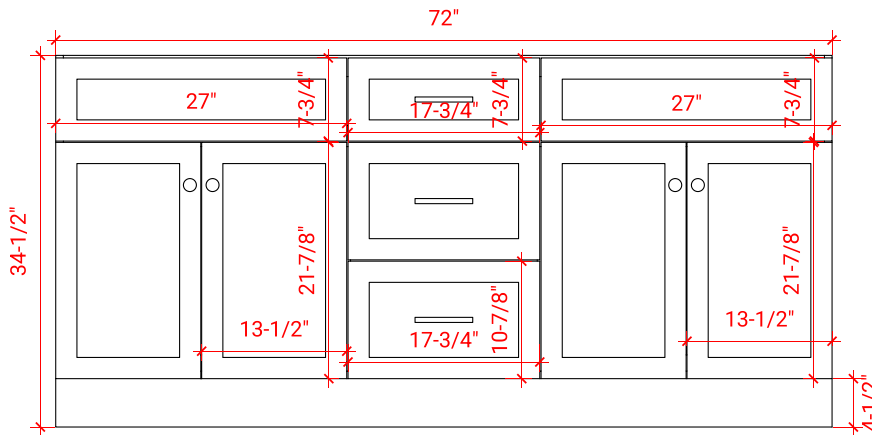

HAMLET 72" DOUBLE SINK BASE CABINET

ARIEL

F072D

BASE CABINET DIMENSIONS

72" W x 21.5" D x 34.5" H

FEATURES

- Solid wood frame & plywood panels
- Dovetail drawers and joints
- Soft closing doors & drawers

HARDWARE FINISHES

Brushed Nickel Satin Brass Matte Black Polished Chrome

AVAILABLE COLORS

White Grey Midnight Blue Black

FRONT VIEW

SIDE VIEW

PLAN VIEW

72" DOUBLE RECTANGLE SINK COUNTERTOP WITH 1.5 IN. THICKNESS

ARIEL

OVERALL DIMENSIONS

72.25" W x 22" D x 1.5" H

COUNTERTOP OPTIONS

Carrara White Quartz
CQ-072D-REC-CT

FEATURES

- Solid countertop with mitered edges & seams
- Undermount white rectangular sink
- Pre-drilled for 8" widespread faucet

INCLUDED

- Countertop
- Matching Backsplash
- Rectangle Sinks

COUNTERTOP PLAN VIEW

EDGE SIDE VIEW

THREE DIMENSIONAL COUNTERTOP VIEW