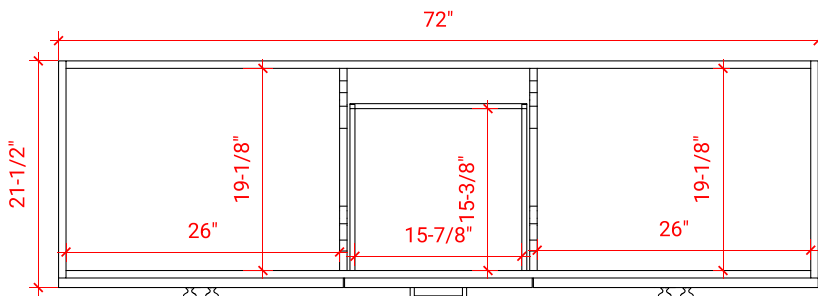

HAMLET 72" DOUBLE SINK BASE CABINET

ARIEL

F072D

BASE CABINET DIMENSIONS

72" W x 21.5" D x 34.5" H

FEATURES

- Solid wood frame & plywood panels
- Dovetail drawers and joints
- Soft closing doors & drawers

HARDWARE FINISHES

Brushed Nickel Satin Brass Matte Black Polished Chrome

AVAILABLE COLORS

White Grey Midnight Blue Black

FRONT VIEW

SIDE VIEW

PLAN VIEW

72" DOUBLE RECTANGLE SINK COUNTERTOP WITH 1.5 IN. THICKNESS

ARIEL

OVERALL DIMENSIONS

72.25" W x 22" D x 1.5" H

COUNTERTOP OPTIONS

Carrara White Quartz
CQ-072D-REC-CT

FEATURES

- Solid countertop with mitered edges & seams
- Undermount white rectangular sink
- Pre-drilled for 8" widespread faucet

INCLUDED

- Countertop
- Matching Backsplash
- Rectangle Sinks

COUNTERTOP PLAN VIEW

EDGE SIDE VIEW

THREE DIMENSIONAL COUNTERTOP VIEW