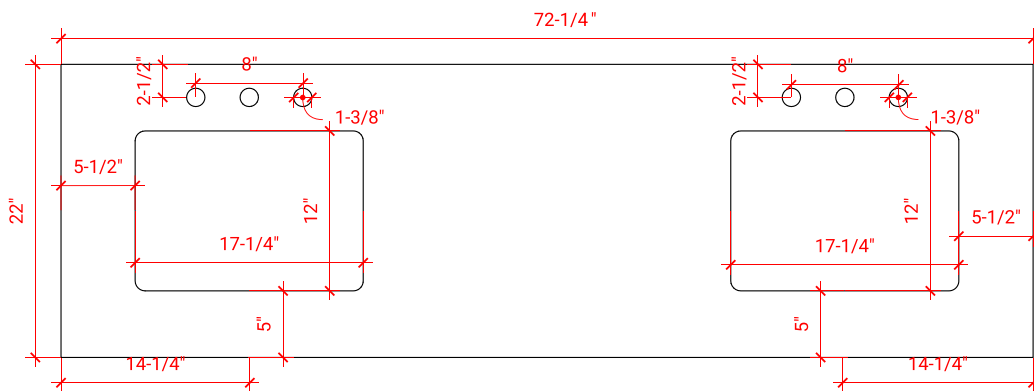

HAMLET 72" DOUBLE SINK BASE CABINET

ARIEL

F072D

BASE CABINET DIMENSIONS

72" W x 21.5" D x 34.5" H

FEATURES

- Solid wood frame & plywood panels
- Dovetail drawers and joints
- Soft closing doors & drawers

HARDWARE FINISHES

OVERALL DIMENSIONS

72.25" W x 22" D x 1.5" H

COUNTERTOP OPTIONS

Carrara White Quartz
CQ-072D-REC-CT

FEATURES

- Solid countertop with mitered edges & seams
- Undermount white rectangular sink
- Pre-drilled for 8" widespread faucet

INCLUDED

- Countertop
- Matching Backsplash
- Rectangle Sinks

COUNTERTOP PLAN VIEW

EDGE SIDE VIEW

THREE DIMENSIONAL COUNTERTOP VIEW