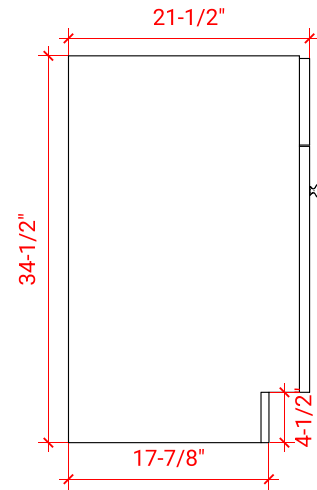

HAMLET 72" DOUBLE SINK BASE CABINET

ARIEL

F072D

BASE CABINET DIMENSIONS

72" W x 21.5" D x 34.5" H

FEATURES

- Solid wood frame & plywood panels
- Dovetail drawers and joints
- Soft closing doors & drawers

HARDWARE FINISHES

Brushed Nickel Satin Brass Matte Black Polished Chrome

AVAILABLE COLORS

White Grey Midnight Blue Black

FRONT VIEW

SIDE VIEW

PLAN VIEW

72" DOUBLE RECTANGLE SINK COUNTERTOP WITH 1.5 IN. THICKNESS

ARIEL

OVERALL DIMENSIONS

72.25" W x 22" D x 1.5" H

COUNTERTOP OPTIONS

Carrara White Quartz
CQ-072D-REC-CT

FEATURES

- Solid countertop with mitered edges & seams
- Undermount white rectangular sink
- Pre-drilled for 8" widespread faucet

INCLUDED

- Countertop
- Matching Backsplash
- Rectangle Sinks

COUNTERTOP PLAN VIEW

EDGE SIDE VIEW

THREE DIMENSIONAL COUNTERTOP VIEW