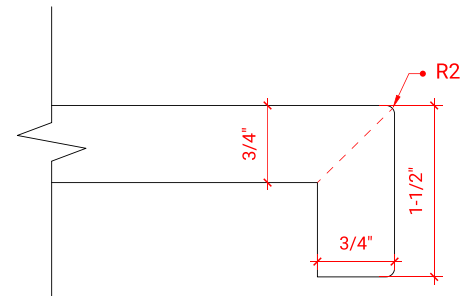

HAMLET 72" DOUBLE SINK BASE CABINET

ARIEL

F072D

BASE CABINET DIMENSIONS

72" W x 21.5" D x 34.5" H

FEATURES

- Solid wood frame & plywood panels
- Dovetail drawers and joints
- Soft closing doors & drawers

HARDWARE FINISHES

OVERALL DIMENSIONS

72.25" W x 22" D x 1.5" H

COUNTERTOP OPTIONS

Carrara White Quartz
CQ-072D-REC-CT

FEATURES

- Solid countertop with mitered edges & seams
- Undermount white rectangular sink
- Pre-drilled for 8" widespread faucet

INCLUDED

- Countertop
- Matching Backsplash
- Rectangle Sinks

COUNTERTOP PLAN VIEW

EDGE SIDE VIEW

THREE DIMENSIONAL COUNTERTOP VIEW