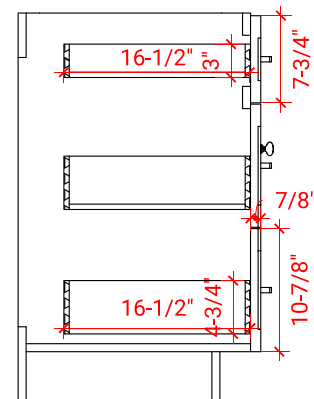

HAMLET 72" DOUBLE SINK BASE CABINET

ARIEL

F072D

BASE CABINET DIMENSIONS

72" W x 21.5" D x 34.5" H

FEATURES

- Solid wood frame & plywood panels
- Dovetail drawers and joints
- Soft closing doors & drawers

HARDWARE FINISHES

Brushed Nickel Satin Brass Matte Black Polished Chrome

AVAILABLE COLORS

White Grey Midnight Blue Black

FRONT VIEW

SIDE VIEW

PLAN VIEW

72" DOUBLE RECTANGLE SINK COUNTERTOP WITH 1.5 IN. THICKNESS

ARIEL

OVERALL DIMENSIONS

72.25" W x 22" D x 1.5" H

COUNTERTOP OPTIONS

Carrara White Quartz
CQ-072D-REC-CT

FEATURES

- Solid countertop with mitered edges & seams
- Undermount white rectangular sink
- Pre-drilled for 8" widespread faucet

INCLUDED

- Countertop
- Matching Backsplash
- Rectangle Sinks

COUNTERTOP PLAN VIEW

EDGE SIDE VIEW

THREE DIMENSIONAL COUNTERTOP VIEW