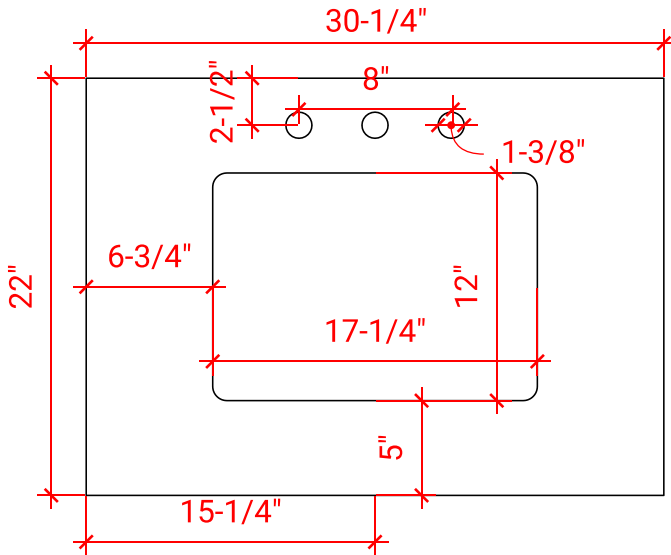

30" SINGLE RECTANGLE SINK COUNTERTOP WITH 1.5 IN. THICKNESS

ARIEL

OVERALL DIMENSIONS

30.25" W x 22" D x 1.5" H

COUNTERTOP OPTIONS

Carrara White Quartz
CQ-030S-REC-CT

FEATURES

- Solid countertop with mitered edges & seams
- Undermount white rectangular sink
- Pre-drilled for 8" widespread faucet

INCLUDED

- Countertop
- Matching Backsplash
- Rectangle Sink

COUNTERTOP PLAN VIEW