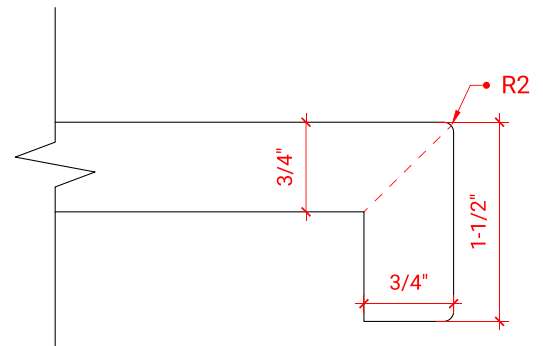

EDGE SIDE VIEW