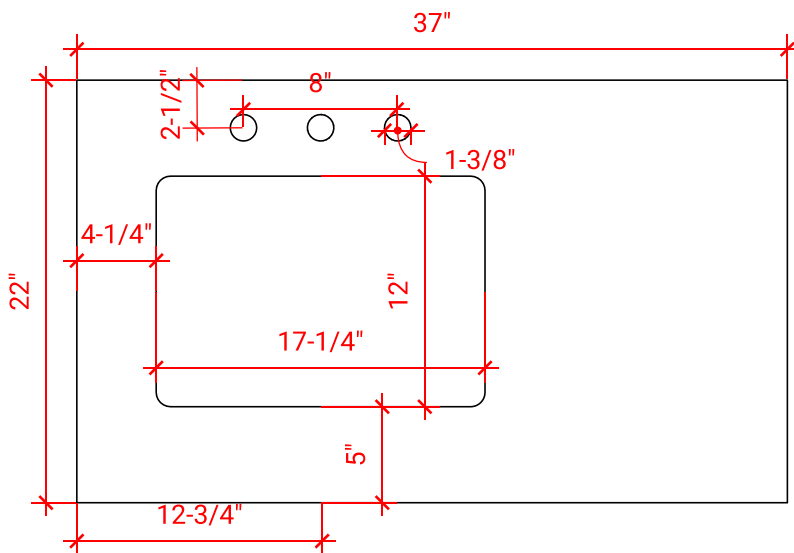

37" LEFT OFFSET RECTANGLE SINK THIN COUNTERTOP

OVERALL DIMENSIONS

37" W x 22" D x 0.75" H

COUNTERTOP OPTIONS

FEATURES

- Solid countertop with mitered edges & seams
- Undermount white oval sink
- Pre-drilled for 8" widespread faucet

INCLUDED

- Countertop
- Matching Backsplash
- Sink

COUNTERTOP PLAN VIEW