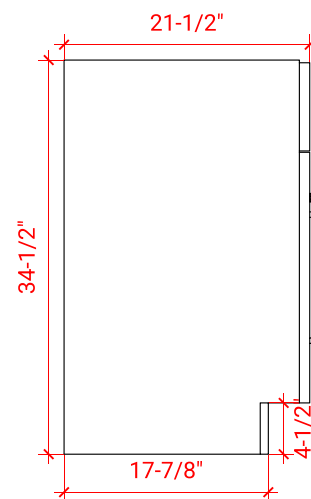

# HAMLET 37" LEFT OFFSET CABINET

## BASE CABINET DIMENSIONS

36" W x 21.5" D x 34.5" H

## AVAILABLE COLORS

FRONT VIEW

SIDE VIEW

PLAN VIEW

## OVERALL DIMENSIONS

37" W x 22" D x 0.75" H