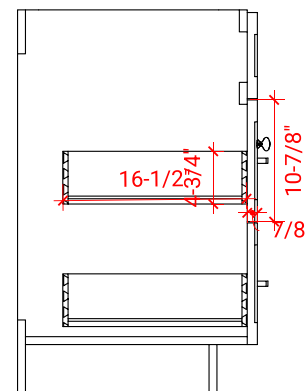

## BASE CABINET DIMENSIONS

36" W x 21.5" D x 34.5" H

## AVAILABLE COLORS

FRONT VIEW

SIDE VIEW

PLAN VIEW

## OVERALL DIMENSIONS

37" W x 22" D x 0.75" H