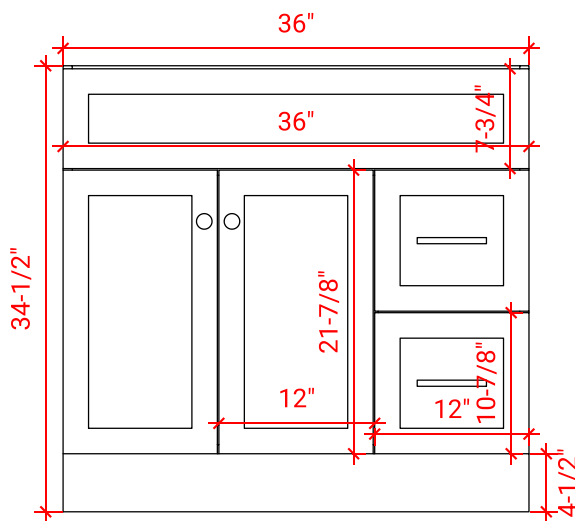

FRONT VIEW

PLAN VIEW