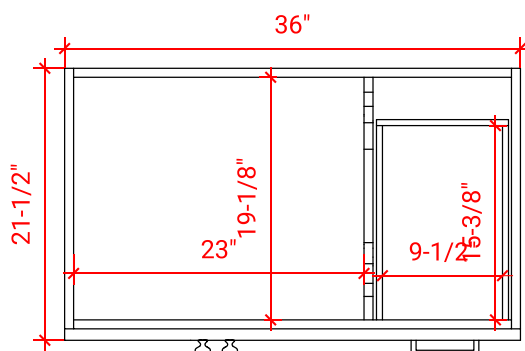

## BASE CABINET DIMENSIONS

36" W x 21.5" D x 34.5" H

## AVAILABLE COLORS

FRONT VIEW

SIDE VIEW

PLAN VIEW

## OVERALL DIMENSIONS

37" W x 22" D x 0.75" H