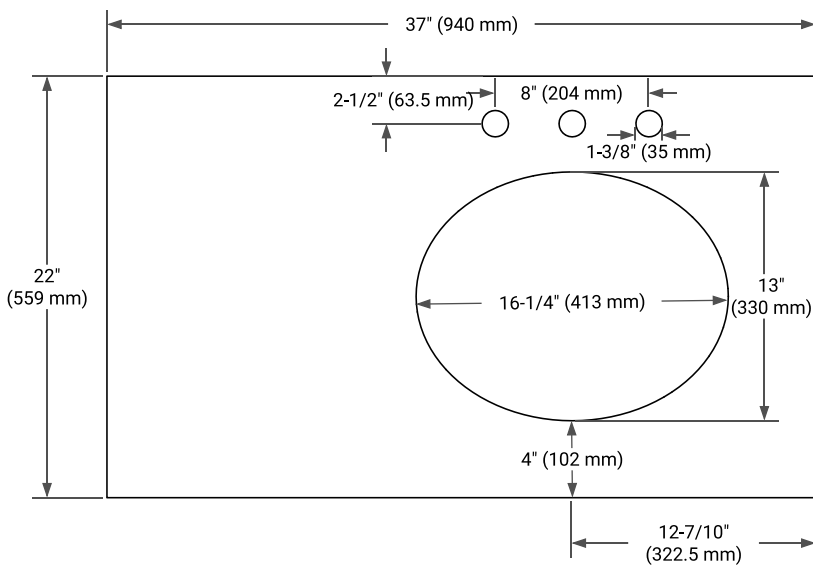

HAMLET 36" RIGHT OFFSET CABINET

BASE CABINET DIMENSIONS

36" W x 21.5" D x 34.5" H

FEATURES

- Solid wood frame & plywood panels
- Dovetail drawers and joints
- Soft closing doors & drawers

HARDWARE FINISHES*

White Grey Midnight Blue Black

FRONT VIEW

SIDE VIEW

PLAN VIEW

OVERALL DIMENSIONS

37" W x 22" D x 1.5" H

COUNTERTOP OPTIONS

Carrara Marble

White Quartz

FEATURES

- Solid countertop with mitered edges & seams
- Undermount white oval sink
- Pre-drilled for 8" widespread faucet

INCLUDED

- Countertop
- Matching Backsplash
- Oval Sink

COUNTERTOP PLAN VIEW

EDGE SIDE VIEW

THREE DIMENSIONAL COUNTERTOP VIEW