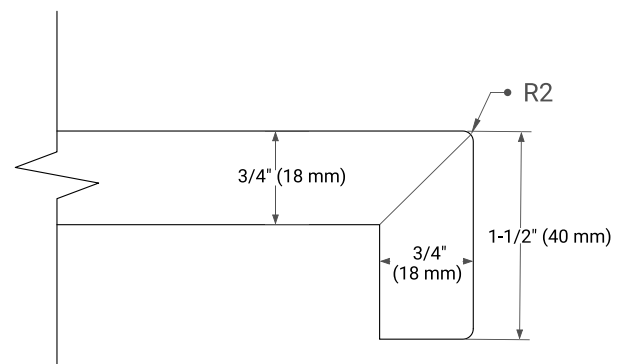

HAMLET 36" RIGHT OFFSET CABINET

BASE CABINET DIMENSIONS

36" W x 21.5" D x 34.5" H

FEATURES

- Solid wood frame & plywood panels
- Dovetail drawers and joints
- Soft closing doors & drawers

HARDWARE FINISHES*

White Grey Midnight Blue Black

FRONT VIEW

SIDE VIEW

PLAN VIEW

OVERALL DIMENSIONS

37" W x 22" D x 1.5" H

COUNTERTOP OPTIONS

Carrara Marble

White Quartz

FEATURES

- Solid countertop with mitered edges & seams
- Undermount white oval sink
- Pre-drilled for 8" widespread faucet

INCLUDED

- Countertop
- Matching Backsplash
- Oval Sink

COUNTERTOP PLAN VIEW

EDGE SIDE VIEW

THREE DIMENSIONAL COUNTERTOP VIEW