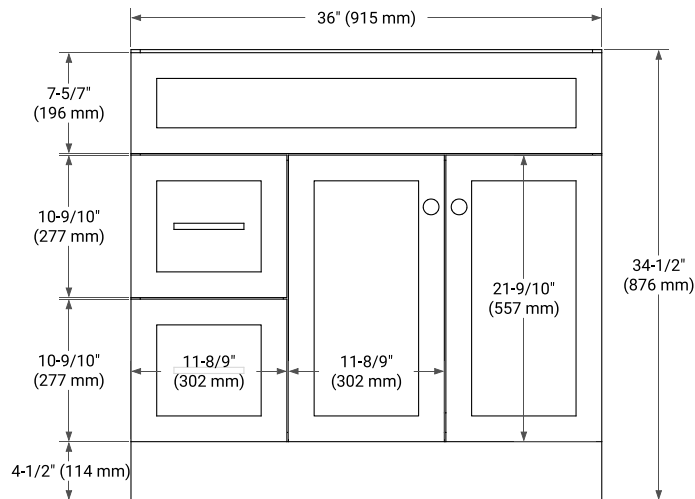

HAMLET 36" RIGHT OFFSET CABINET

BASE CABINET DIMENSIONS

36" W x 21.5" D x 34.5" H

FEATURES

- Solid wood frame & plywood panels
- Dovetail drawers and joints
- Soft closing doors & drawers

HARDWARE FINISHES*

White Grey Midnight Blue Black

FRONT VIEW

SIDE VIEW

PLAN VIEW

OVERALL DIMENSIONS

37" W x 22" D x 1.5" H

COUNTERTOP OPTIONS

Carrara Marble

White Quartz

FEATURES

- Solid countertop with mitered edges & seams
- Undermount white oval sink
- Pre-drilled for 8" widespread faucet

INCLUDED

- Countertop
- Matching Backsplash
- Oval Sink

COUNTERTOP PLAN VIEW

EDGE SIDE VIEW

THREE DIMENSIONAL COUNTERTOP VIEW