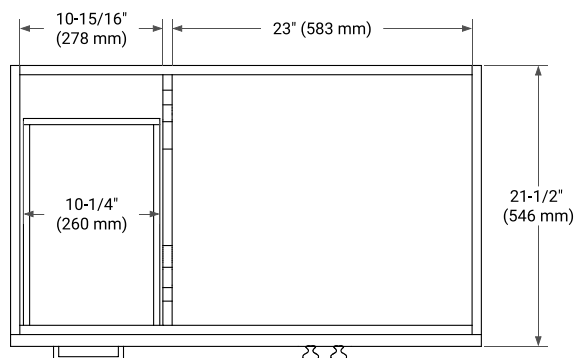

HAMLET 36" RIGHT OFFSET CABINET

BASE CABINET DIMENSIONS

36" W x 21.5" D x 34.5" H

FEATURES

- Solid wood frame & plywood panels
- Dovetail drawers and joints
- Soft closing doors & drawers

HARDWARE FINISHES*

White Grey Midnight Blue Black

FRONT VIEW

SIDE VIEW

PLAN VIEW

OVERALL DIMENSIONS

37" W x 22" D x 1.5" H

COUNTERTOP OPTIONS

Carrara Marble

EDGE SIDE VIEW

THREE DIMENSIONAL COUNTERTOP VIEW