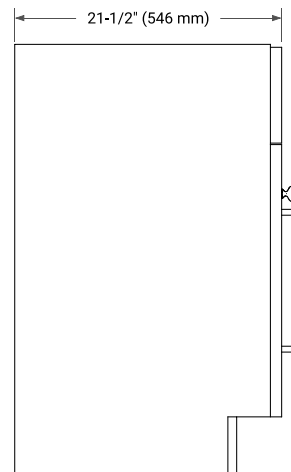

HAMLET 36" RIGHT OFFSET CABINET

BASE CABINET DIMENSIONS

36" W x 21.5" D x 34.5" H

FEATURES

- Solid wood frame & plywood panels
- Dovetail drawers and joints
- Soft closing doors & drawers

HARDWARE FINISHES*

White Grey Midnight Blue Black

FRONT VIEW

SIDE VIEW

PLAN VIEW

OVERALL DIMENSIONS

37" W x 22" D x 1.5" H

COUNTERTOP OPTIONS

Carrara Marble

EDGE SIDE VIEW

THREE DIMENSIONAL COUNTERTOP VIEW