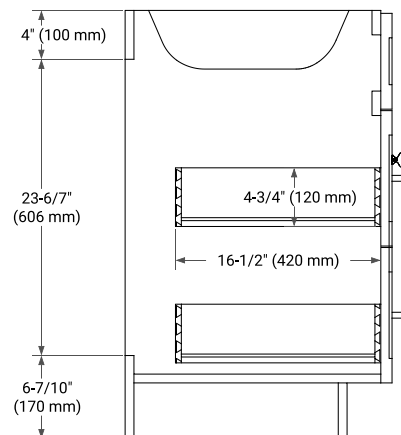

HAMLET 36" RIGHT OFFSET CABINET

BASE CABINET DIMENSIONS

36" W x 21.5" D x 34.5" H

FEATURES

- Solid wood frame & plywood panels
- Dovetail drawers and joints
- Soft closing doors & drawers

HARDWARE FINISHES*

White Grey Midnight Blue Black

FRONT VIEW

SIDE VIEW

PLAN VIEW

OVERALL DIMENSIONS

37" W x 22" D x 1.5" H

COUNTERTOP OPTIONS

Carrara Marble

White Quartz

FEATURES

- Solid countertop with mitered edges & seams
- Undermount white oval sink
- Pre-drilled for 8" widespread faucet

INCLUDED

- Countertop
- Matching Backsplash
- Oval Sink

COUNTERTOP PLAN VIEW

EDGE SIDE VIEW

THREE DIMENSIONAL COUNTERTOP VIEW