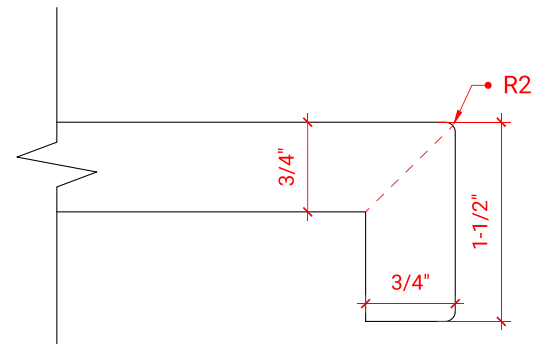

HAMLET 37" RIGHT OFFSET CABINET

ARIEL

F037S-R

BASE CABINET DIMENSIONS

36" W x 21.5" D x 34.5" H

FEATURES

- Solid wood frame & plywood panels
- Dovetail drawers and joints
- Soft closing doors & drawers

HARDWARE FINISHES

AVAILABLE COLORS

FRONT VIEW

SIDE VIEW

PLAN VIEW

37" RIGHT OFFSET OVAL SINK THIN COUNTERTOP

OVERALL DIMENSIONS

37" W x 22" D x 1.5" H

COUNTERTOP OPTIONS

Carrara Marble
CW-037S-R-OVL-CT

White Quartz
WQ-037S-R-OVL-CT

FEATURES

- Solid countertop with mitered edges & seams
- Undermount white oval sink
- Pre-drilled for 8" widespread faucet

INCLUDED

- Countertop
- Matching Backsplash
- Sink

COUNTERTOP PLAN VIEW

EDGE SIDE VIEW

THREE DIMENSIONAL COUNTERTOP VIEW