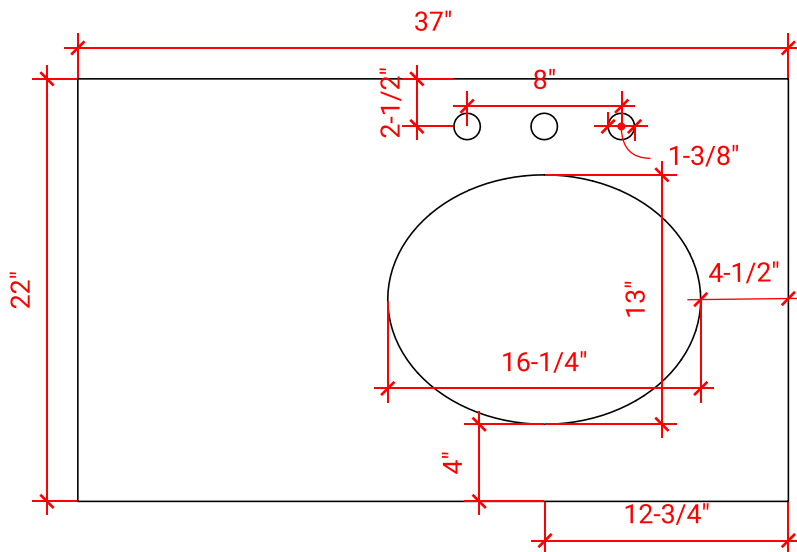

HAMLET 37" RIGHT OFFSET CABINET

ARIEL

F037S-R

BASE CABINET DIMENSIONS

36" W x 21.5" D x 34.5" H

FEATURES

- Solid wood frame & plywood panels
- Dovetail drawers and joints
- Soft closing doors & drawers

HARDWARE FINISHES

AVAILABLE COLORS

FRONT VIEW

SIDE VIEW

PLAN VIEW

37" RIGHT OFFSET OVAL SINK THIN COUNTERTOP

OVERALL DIMENSIONS

37" W x 22" D x 1.5" H

COUNTERTOP OPTIONS

Carrara Marble
CW-037S-R-OVL-CT

White Quartz
WQ-037S-R-OVL-CT

FEATURES

- Solid countertop with mitered edges & seams
- Undermount white oval sink
- Pre-drilled for 8" widespread faucet

INCLUDED

- Countertop
- Matching Backsplash
- Sink

COUNTERTOP PLAN VIEW

EDGE SIDE VIEW

THREE DIMENSIONAL COUNTERTOP VIEW