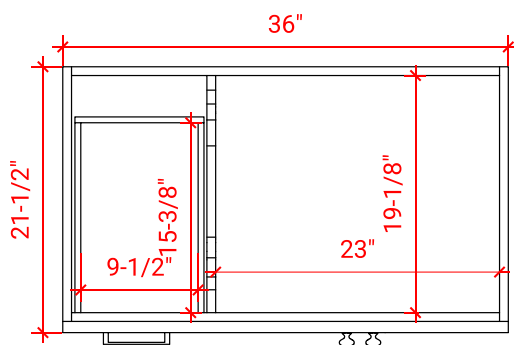

HAMLET 37" RIGHT OFFSET CABINET

ARIEL

F037S-R

BASE CABINET DIMENSIONS

36" W x 21.5" D x 34.5" H

FEATURES

- Solid wood frame & plywood panels
- Dovetail drawers and joints
- Soft closing doors & drawers

HARDWARE FINISHES

AVAILABLE COLORS

FRONT VIEW

SIDE VIEW

PLAN VIEW

37" RIGHT OFFSET OVAL SINK THIN COUNTERTOP

OVERALL DIMENSIONS

37" W x 22" D x 1.5" H

COUNTERTOP OPTIONS

COUNTERTOP PLAN VIEW

EDGE SIDE VIEW

THREE DIMENSIONAL COUNTERTOP VIEW