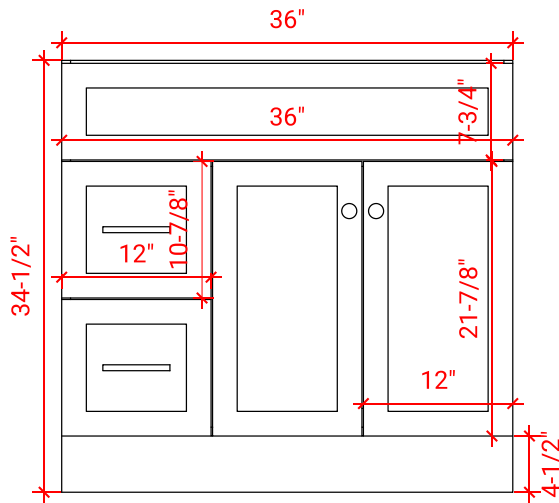

HAMLET 37" RIGHT OFFSET CABINET

ARIEL

F037S-R

BASE CABINET DIMENSIONS

36" W x 21.5" D x 34.5" H

FEATURES

- Solid wood frame & plywood panels
- Dovetail drawers and joints
- Soft closing doors & drawers

HARDWARE FINISHES

AVAILABLE COLORS

FRONT VIEW

SIDE VIEW

PLAN VIEW

37" RIGHT OFFSET OVAL SINK THIN COUNTERTOP

OVERALL DIMENSIONS

37" W x 22" D x 1.5" H

COUNTERTOP OPTIONS

Carrara Marble
CW-037S-R-OVL-CT

White Quartz
WQ-037S-R-OVL-CT

FEATURES

- Solid countertop with mitered edges & seams
- Undermount white oval sink
- Pre-drilled for 8" widespread faucet

INCLUDED

- Countertop
- Matching Backsplash
- Sink

COUNTERTOP PLAN VIEW

EDGE SIDE VIEW

THREE DIMENSIONAL COUNTERTOP VIEW