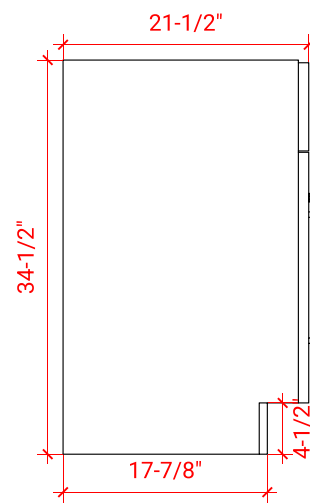

HAMLET 37" RIGHT OFFSET CABINET

ARIEL

F037S-R

BASE CABINET DIMENSIONS

36" W x 21.5" D x 34.5" H

FEATURES

- Solid wood frame & plywood panels
- Dovetail drawers and joints
- Soft closing doors & drawers

HARDWARE FINISHES

AVAILABLE COLORS

FRONT VIEW

SIDE VIEW

PLAN VIEW

37" RIGHT OFFSET OVAL SINK THIN COUNTERTOP

OVERALL DIMENSIONS

37" W x 22" D x 1.5" H

COUNTERTOP OPTIONS

Carrara Marble
CW-037S-R-OVL-CT

White Quartz
WQ-037S-R-OVL-CT

FEATURES

- Solid countertop with mitered edges & seams
- Undermount white oval sink
- Pre-drilled for 8" widespread faucet

INCLUDED

- Countertop
- Matching Backsplash
- Sink

COUNTERTOP PLAN VIEW

EDGE SIDE VIEW

THREE DIMENSIONAL COUNTERTOP VIEW