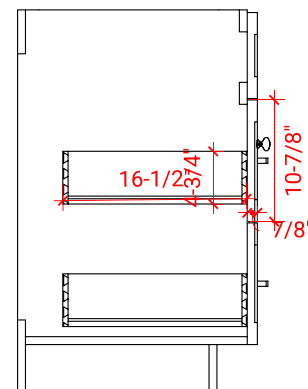

HAMLET 37" RIGHT OFFSET CABINET

ARIEL

F037S-R

BASE CABINET DIMENSIONS

36" W x 21.5" D x 34.5" H

FEATURES

- Solid wood frame & plywood panels
- Dovetail drawers and joints
- Soft closing doors & drawers

HARDWARE FINISHES

AVAILABLE COLORS

FRONT VIEW

SIDE VIEW

PLAN VIEW

37" RIGHT OFFSET OVAL SINK THIN COUNTERTOP

OVERALL DIMENSIONS

37" W x 22" D x 1.5" H

COUNTERTOP OPTIONS

COUNTERTOP PLAN VIEW

EDGE SIDE VIEW

THREE DIMENSIONAL COUNTERTOP VIEW