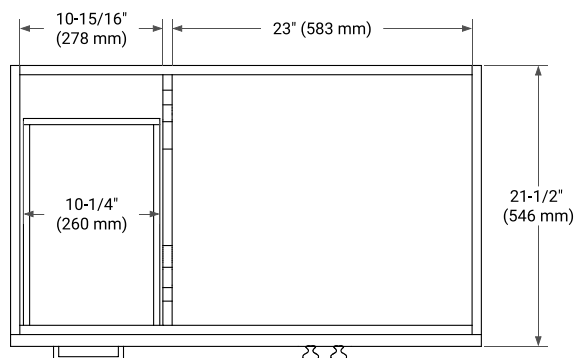

HAMLET 36" RIGHT OFFSET CABINET

BASE CABINET DIMENSIONS

36" W x 21.5" D x 34.5" H

FEATURES

- Solid wood frame & plywood panels
- Dovetail drawers and joints
- Soft closing doors & drawers

HARDWARE FINISHES*

White Grey Midnight Blue Black

FRONT VIEW

SIDE VIEW

PLAN VIEW

OVERALL DIMENSIONS

37" W x 22" D x 0.75" H

COUNTERTOP OPTIONS

Carrara Marble

FEATURES

- Solid countertop with mitered edges & seams
- Undermount white oval sink
- Pre-drilled for 8" widespread faucet

INCLUDED

- Countertop
- Matching Backsplash
- Oval Sink

COUNTERTOP PLAN VIEW

EDGE SIDE VIEW

THREE DIMENSIONAL COUNTERTOP VIEW