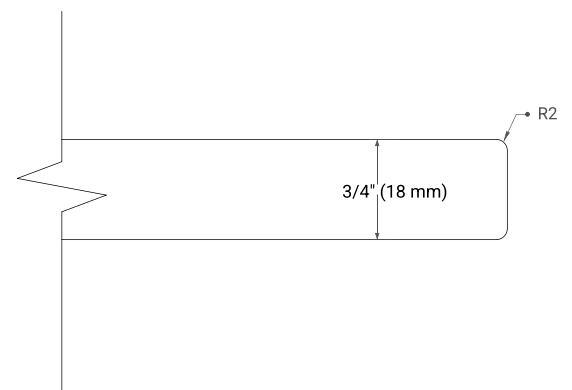

HAMLET 36" RIGHT OFFSET CABINET

BASE CABINET DIMENSIONS

36" W x 21.5" D x 34.5" H

FEATURES

- Solid wood frame & plywood panels
- Dovetail drawers and joints
- Soft closing doors & drawers

HARDWARE FINISHES*

White Grey Midnight Blue Black

FRONT VIEW

SIDE VIEW

PLAN VIEW

OVERALL DIMENSIONS

37" W x 22" D x 0.75" H

COUNTERTOP OPTIONS

Carrara Marble

FEATURES

- Solid countertop with mitered edges & seams
- Undermount white oval sink
- Pre-drilled for 8" widespread faucet

INCLUDED

- Countertop
- Matching Backsplash
- Oval Sink

COUNTERTOP PLAN VIEW

EDGE SIDE VIEW

THREE DIMENSIONAL COUNTERTOP VIEW