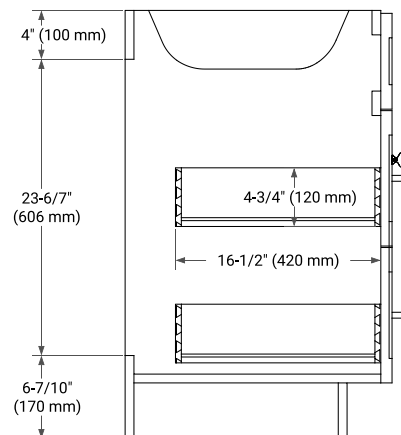

HAMLET 36" RIGHT OFFSET CABINET

BASE CABINET DIMENSIONS

36" W x 21.5" D x 34.5" H

FEATURES

- Solid wood frame & plywood panels
- Dovetail drawers and joints
- Soft closing doors & drawers

HARDWARE FINISHES*

White Grey Midnight Blue Black

FRONT VIEW

SIDE VIEW

PLAN VIEW

OVERALL DIMENSIONS

37" W x 22" D x 0.75" H

COUNTERTOP OPTIONS

Carrara Marble

FEATURES

- Solid countertop with mitered edges & seams
- Undermount white oval sink
- Pre-drilled for 8" widespread faucet

INCLUDED

- Countertop
- Matching Backsplash
- Oval Sink

COUNTERTOP PLAN VIEW

EDGE SIDE VIEW

THREE DIMENSIONAL COUNTERTOP VIEW