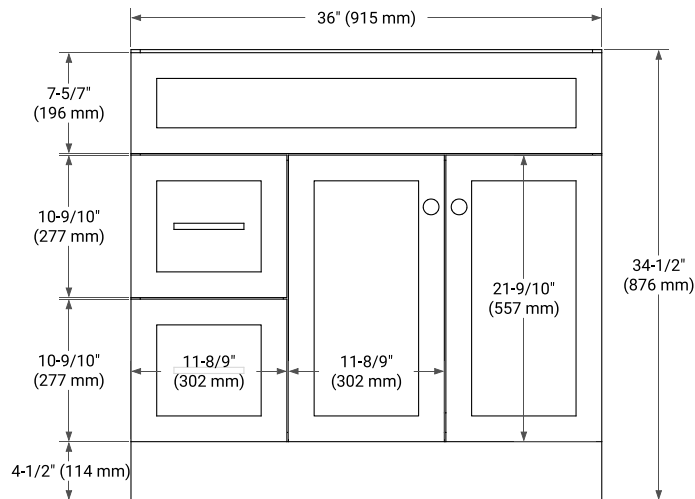

HAMLET 36" RIGHT OFFSET CABINET

BASE CABINET DIMENSIONS

36" W x 21.5" D x 34.5" H

FEATURES

- Solid wood frame & plywood panels
- Dovetail drawers and joints
- Soft closing doors & drawers

HARDWARE FINISHES*

White Grey Midnight Blue Black

FRONT VIEW

SIDE VIEW

PLAN VIEW

OVERALL DIMENSIONS

37" W x 22" D x 0.75" H

COUNTERTOP OPTIONS

Carrara Marble

FEATURES

- Solid countertop with mitered edges & seams
- Undermount white oval sink
- Pre-drilled for 8" widespread faucet

INCLUDED

- Countertop
- Matching Backsplash
- Oval Sink

COUNTERTOP PLAN VIEW

EDGE SIDE VIEW

THREE DIMENSIONAL COUNTERTOP VIEW