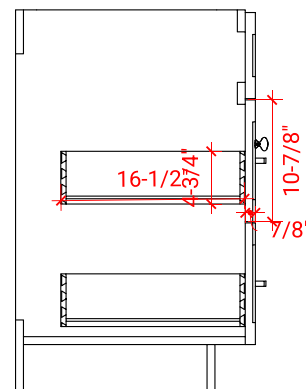

HAMLET 37" RIGHT OFFSET CABINET

ARIEL

F037S-R

BASE CABINET DIMENSIONS

36" W x 21.5" D x 34.5" H

FEATURES

- Solid wood frame & plywood panels
- Dovetail drawers and joints
- Soft closing doors & drawers

HARDWARE FINISHES

Satin Nickel

Satin Brass

Satin Black

AVAILABLE COLORS

White

Grey

Espresso

Midnight Blue

PLAN VIEW