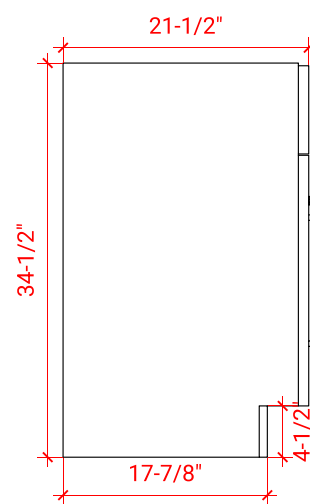

HAMLET 37" RIGHT OFFSET CABINET

ARIEL

F037S-R

BASE CABINET DIMENSIONS

36" W x 21.5" D x 34.5" H

FEATURES

- Solid wood frame & plywood panels
- Dovetail drawers and joints
- Soft closing doors & drawers

HARDWARE FINISHES

Satin Nickel

Satin Brass

Satin Black

AVAILABLE COLORS

White

Grey

Espresso

Midnight Blue

SIDE VIEW