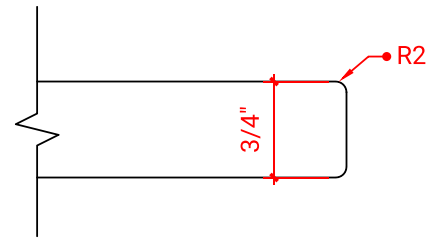

EDGE SIDE VIEW