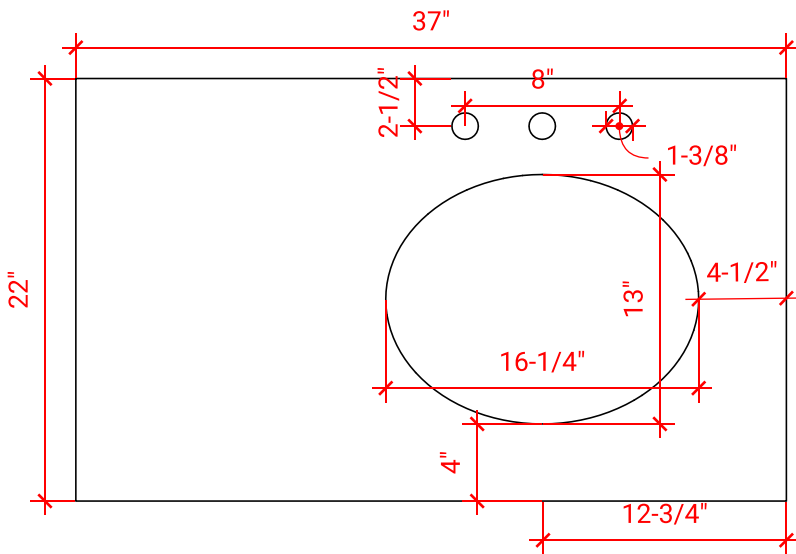

37" RIGHT OFFSET OVAL SINK THIN COUNTERTOP

OVERALL DIMENSIONS

37" W x 22" D x 0.75" H

COUNTERTOP OPTIONS

FEATURES

- Solid countertop with mitered edges & seams
- Undermount white oval sink
- Pre-drilled for 8" widespread faucet

INCLUDED

- Countertop
- Matching Backsplash
- Sink

COUNTERTOP PLAN VIEW