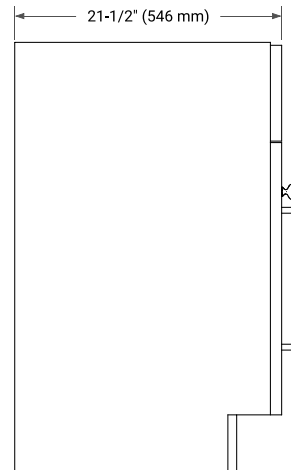

HAMLET 36" RIGHT OFFSET CABINET

BASE CABINET DIMENSIONS

36" W x 21.5" D x 34.5" H

FEATURES

- Solid wood frame & plywood panels
- Dovetail drawers and joints
- Soft closing doors & drawers

HARDWARE FINISHES*

White Grey Midnight Blue Black

FRONT VIEW

SIDE VIEW

PLAN VIEW

OVERALL DIMENSIONS

37" W x 22" D x 0.75" H

COUNTERTOP OPTIONS

Carrara Marble

FEATURES

- Solid countertop with mitered edges & seams
- Undermount white oval sink
- Pre-drilled for 8" widespread faucet

INCLUDED

- Countertop
- Matching Backsplash
- Oval Sink

COUNTERTOP PLAN VIEW

EDGE SIDE VIEW

THREE DIMENSIONAL COUNTERTOP VIEW