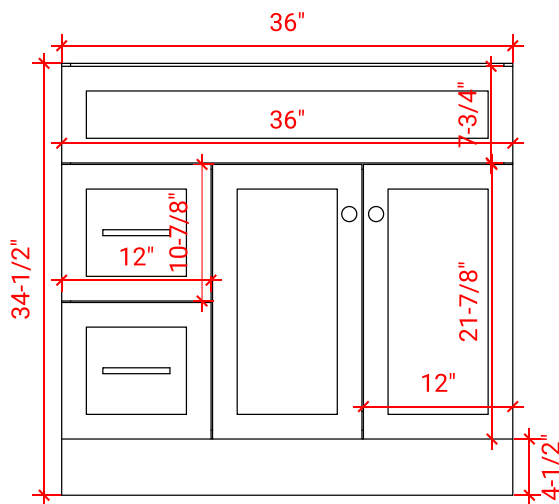

AVAILABLE COLORS

White

Grey

Espresso

Midnight Blue

FRONT VIEW