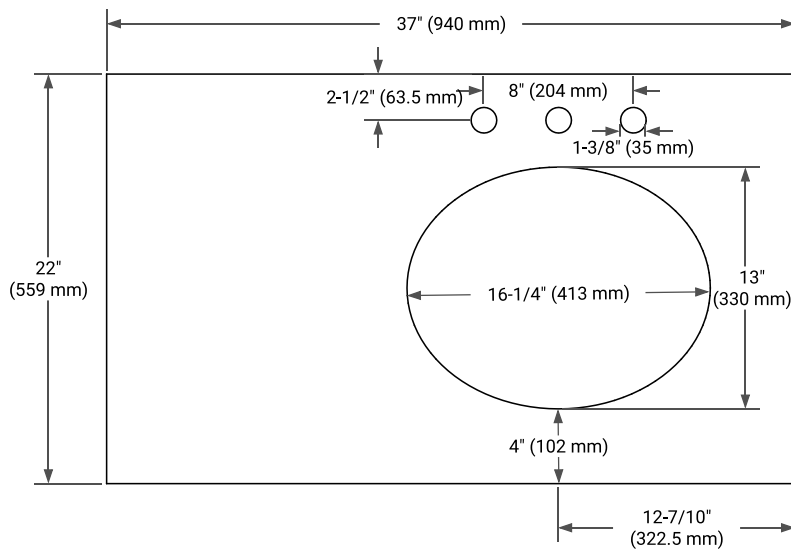

HAMLET 36" RIGHT OFFSET CABINET

BASE CABINET DIMENSIONS

36" W x 21.5" D x 34.5" H

FEATURES

- Solid wood frame & plywood panels
- Dovetail drawers and joints
- Soft closing doors & drawers

HARDWARE FINISHES*

White Grey Midnight Blue Black

FRONT VIEW

SIDE VIEW

PLAN VIEW

OVERALL DIMENSIONS

37" W x 22" D x 0.75" H

COUNTERTOP OPTIONS

Carrara Marble

FEATURES

- Solid countertop with mitered edges & seams
- Undermount white oval sink
- Pre-drilled for 8" widespread faucet

INCLUDED

- Countertop
- Matching Backsplash
- Oval Sink

COUNTERTOP PLAN VIEW

EDGE SIDE VIEW

THREE DIMENSIONAL COUNTERTOP VIEW