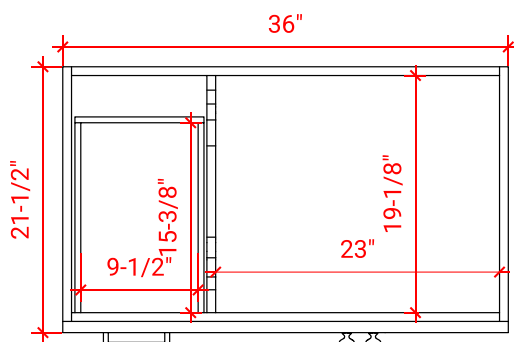

HAMLET 37" RIGHT OFFSET CABINET

ARIEL

F037S-R

BASE CABINET DIMENSIONS

36" W x 21.5" D x 34.5" H

FEATURES

- Solid wood frame & plywood panels
- Dovetail drawers and joints
- Soft closing doors & drawers

HARDWARE FINISHES

Satin Nickel

Satin Brass

Satin Black

AVAILABLE COLORS

White

Grey

Espresso

Midnight Blue

PLAN VIEW