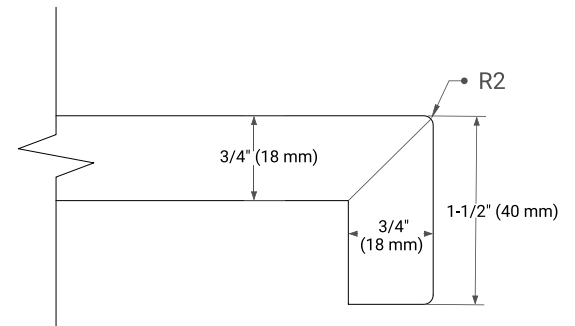

## SIDE VIEW

## PLAN VIEW

OVERALL DIMENSIONS

43" W x 22" D x 1.5" H

COUNTERTOP OPTIONS

Carrara Marble

White Quartz

FEATURES

- Solid countertop with mitered edges & seams
- Undermount white oval sink
- Pre-drilled for 8" widespread faucet

INCLUDED

- Countertop
- Matching Backsplash
- Oval Sink

COUNTERTOP PLAN VIEW

EDGE SIDE VIEW

THREE DIMENSIONAL COUNTERTOP VIEW