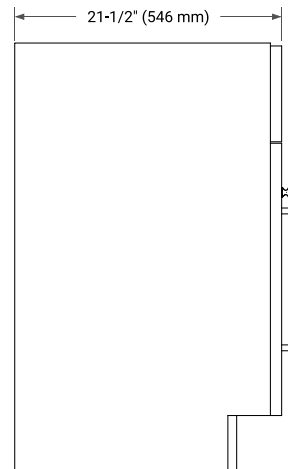

## BASE CABINET DIMENSIONS

42" W x 21.5" D x 34.5" H

## FRONT VIEW

## SIDE VIEW

## PLAN VIEW

OVERALL DIMENSIONS

43" W x 22" D x 1.5" H

COUNTERTOP OPTIONS

Carrara Marble

White Quartz

FEATURES

- Solid countertop with mitered edges & seams
- Undermount white oval sink
- Pre-drilled for 8" widespread faucet