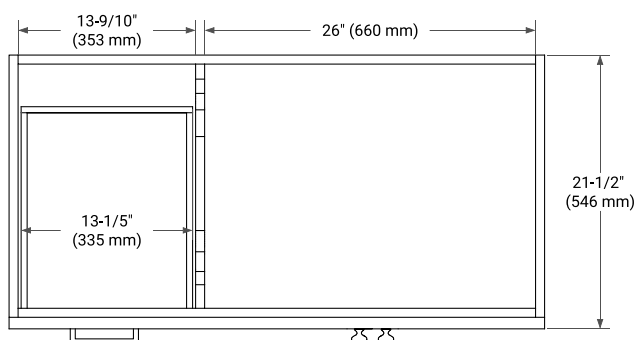

## BASE CABINET DIMENSIONS

42" W x 21.5" D x 34.5" H

## SIDE VIEW

## PLAN VIEW

OVERALL DIMENSIONS

43" W x 22" D x 1.5" H

COUNTERTOP OPTIONS

Carrara Marble

White Quartz

FEATURES

- Solid countertop with mitered edges & seams
- Undermount white oval sink
- Pre-drilled for 8" widespread faucet