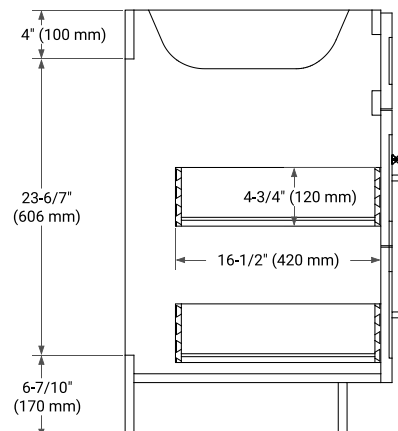

## BASE CABINET DIMENSIONS

42" W x 21.5" D x 34.5" H

## FRONT VIEW

## SIDE VIEW

## PLAN VIEW

OVERALL DIMENSIONS

43" W x 22" D x 1.5" H

COUNTERTOP OPTIONS

Carrara Marble

White Quartz

FEATURES

- Solid countertop with mitered edges & seams
- Undermount white oval sink
- Pre-drilled for 8" widespread faucet