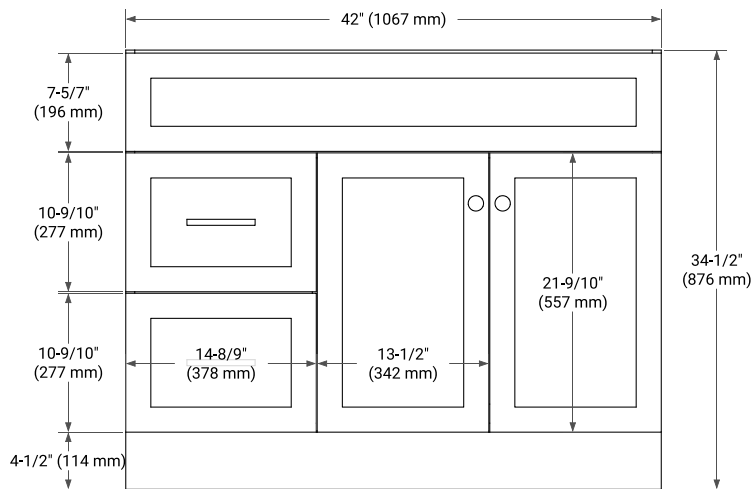

HAMLET 42" RIGHT OFFSET CABINET

BASE CABINET DIMENSIONS

42" W x 21.5" D x 34.5" H

FEATURES

- Solid wood frame & plywood panels
- Dovetail drawers and joints
- Soft closing doors & drawers

HARDWARE FINISHES*

Brushed Nickel   Satin Brass   Matte Black   Polished Chrome

Hardware comes preinstalled with the illustrated option. Other finishes are available on our online store if you prefer a different one.

AVAILABLE COLORS

White   Grey   Midnight Blue   Black

FRONT VIEW

SIDE VIEW

PLAN VIEW