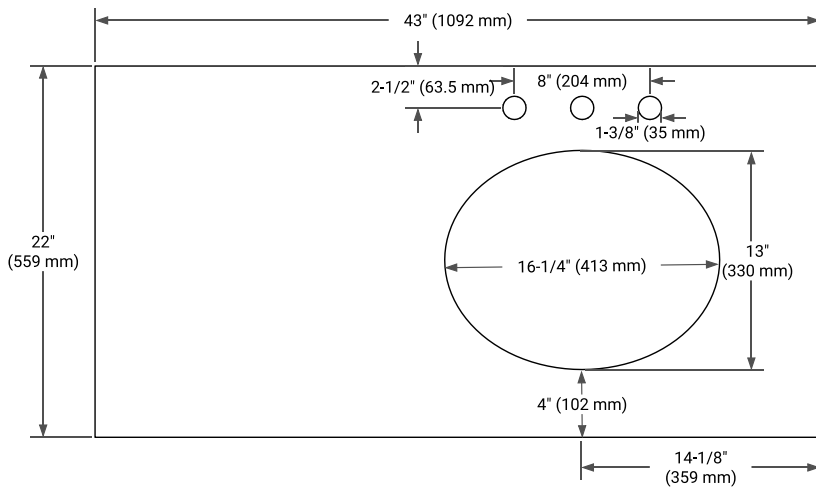

## BASE CABINET DIMENSIONS

42" W x 21.5" D x 34.5" H

## SIDE VIEW

## PLAN VIEW

OVERALL DIMENSIONS

43" W x 22" D x 1.5" H

COUNTERTOP OPTIONS

Carrara Marble

White Quartz

FEATURES

- Solid countertop with mitered edges & seams
- Undermount white oval sink
- Pre-drilled for 8" widespread faucet

INCLUDED

- Countertop
- Matching Backsplash
- Oval Sink

COUNTERTOP PLAN VIEW

EDGE SIDE VIEW

THREE DIMENSIONAL COUNTERTOP VIEW