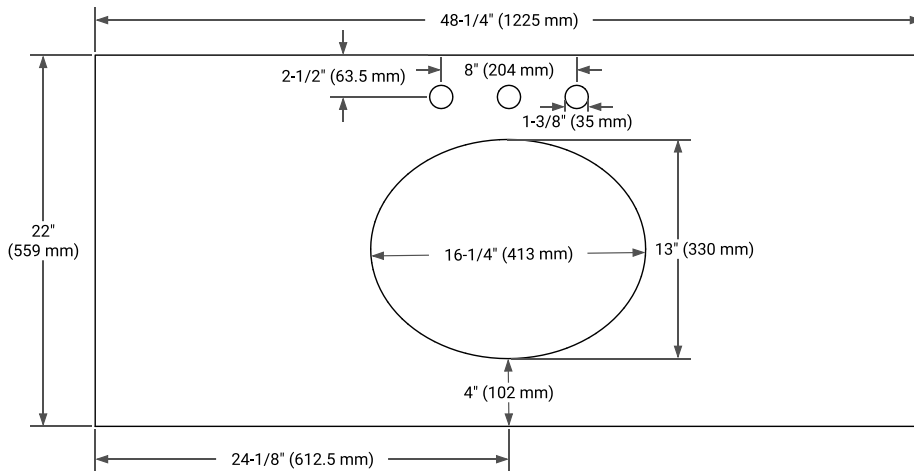

48" SINGLE OVAL SINK COUNTERTOP WITH 1.5 IN. THICKNESS

ARIEL

OVERALL DIMENSIONS

48.25" W x 22" D x 1.5" H

COUNTERTOP OPTIONS

FEATURES

- Solid countertop with mitered edges & seams
- Undermount white oval sink
- Pre-drilled for 8" widespread faucet

INCLUDED

- Countertop
- Matching Backsplash
- Oval Sink

COUNTERTOP PLAN VIEW