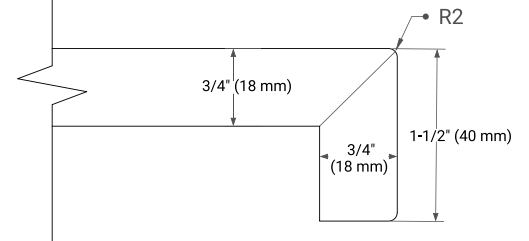

EDGE SIDE VIEW