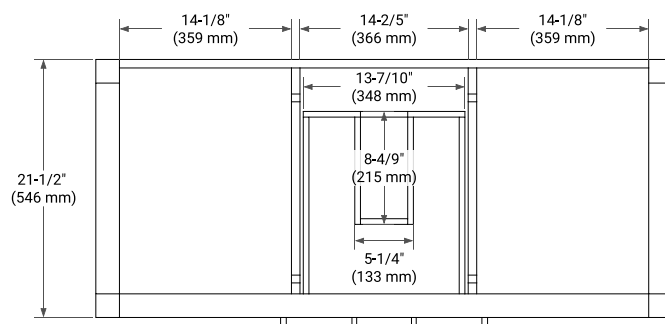

BAYHILL 48" SINGLE SINK BASE CABINET

BASE CABINET DIMENSIONS

48" W x 21.5" D x 34.5" H

FEATURES

- Solid wood frame & plywood panels
- Dovetail drawers and joints
- Soft closing doors & drawers

HARDWARE FINISHES*

Brushed Nickel   Satin Brass   Matte Black   Polished Chrome

*Hardware comes preinstalled with the illustrated option. Other finishes are available on our online store if you prefer a different one.

AVAILABLE COLORS

White   Grey   Midnight Blue

FRONT VIEW

SIDE VIEW

PLAN VIEW