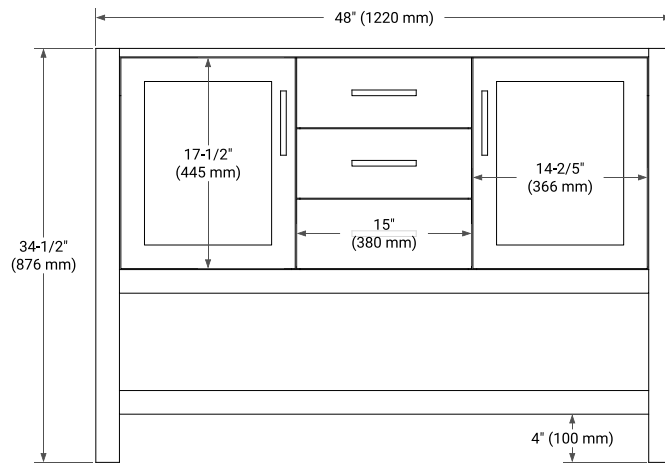

BAYHILL 48" SINGLE SINK BASE CABINET

BASE CABINET DIMENSIONS

48" W x 21.5" D x 34.5" H

FEATURES

- Solid wood frame & plywood panels
- Dovetail drawers and joints
- Soft closing doors & drawers

HARDWARE FINISHES*

Brushed Nickel   Satin Brass   Matte Black   Polished Chrome

*Hardware comes preinstalled with the illustrated option. Other finishes are available on our online store if you prefer a different one.

AVAILABLE COLORS

White   Grey   Midnight Blue

FRONT VIEW

SIDE VIEW

PLAN VIEW