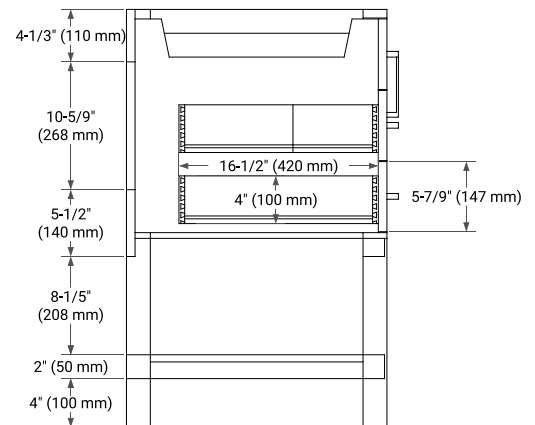

BAYHILL 48" SINGLE SINK BASE CABINET

BASE CABINET DIMENSIONS

48" W x 21.5" D x 34.5" H

FEATURES

- Solid wood frame & plywood panels
- Dovetail drawers and joints
- Soft closing doors & drawers

HARDWARE FINISHES*

Brushed Nickel   Satin Brass   Matte Black   Polished Chrome

*Hardware comes preinstalled with the illustrated option. Other finishes are available on our online store if you prefer a different one.

AVAILABLE COLORS

White   Grey   Midnight Blue

FRONT VIEW

SIDE VIEW

PLAN VIEW